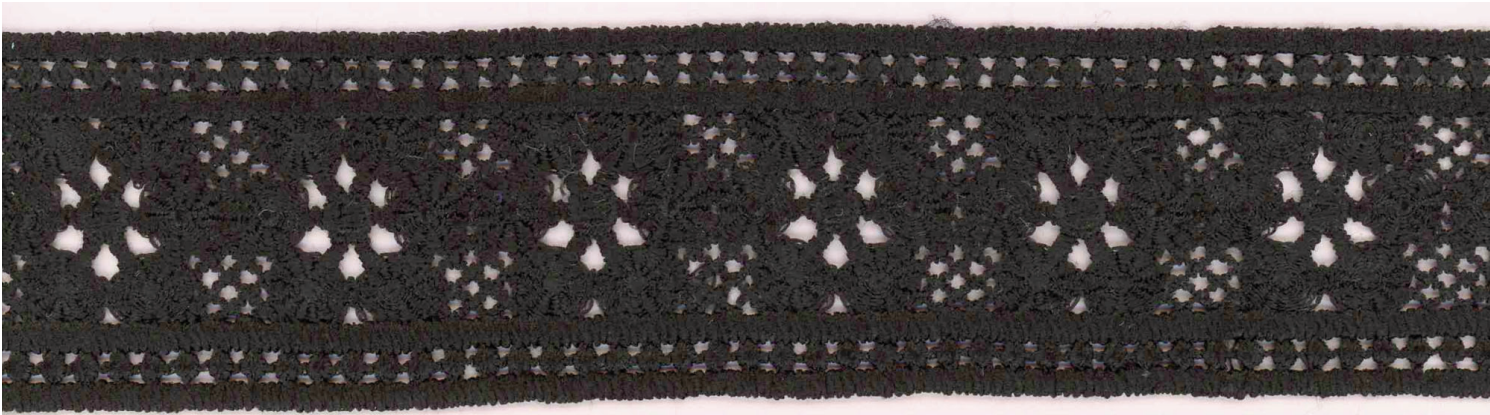

ITEM: 39110 X EMBROIDERY/VENICE 2-1/8" (5.4 cm) GALLOON 100P