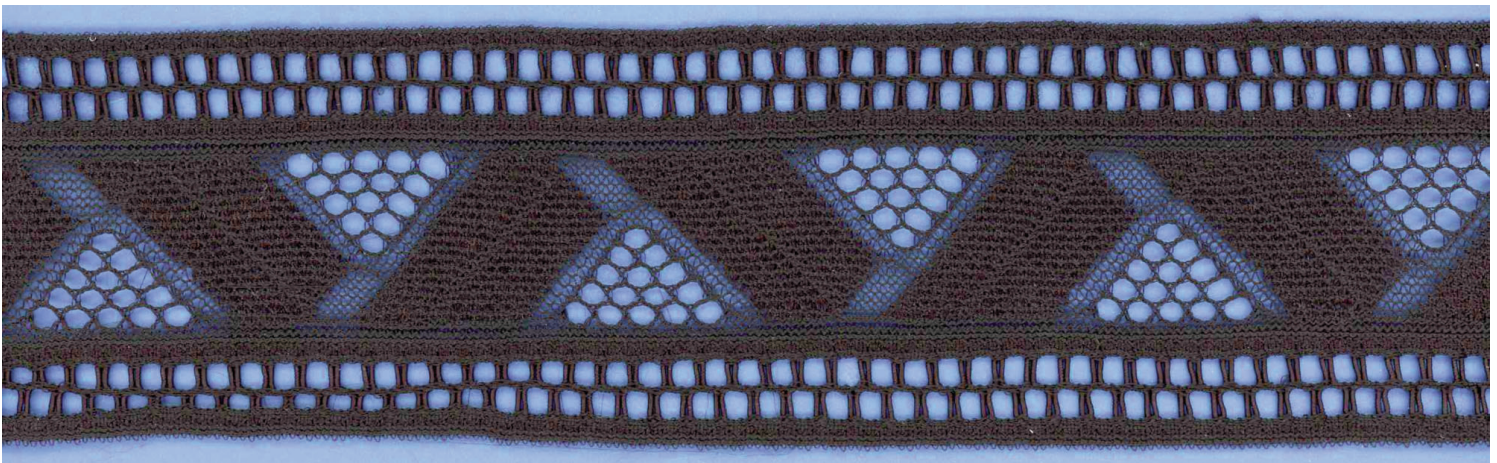

KLAUBER BROTHERS, INC.
INSERTS

ITEM: 39087 X2/TR EMBROIDERY/VENICE 2-1/8" (5.4 cm) INSERT 100P

ITEM: 982258 X2/INS EMBROIDERY/VENICE 2-1/4" (5.7 cm) INSERT 100P

KLAUBER BROTHERS, INC.

INSERTS

ITEM: 4543 LEAVERS CLUNY 2-1/4" (5.7 cm) INSERT 95C 5N
(PAGE 283)