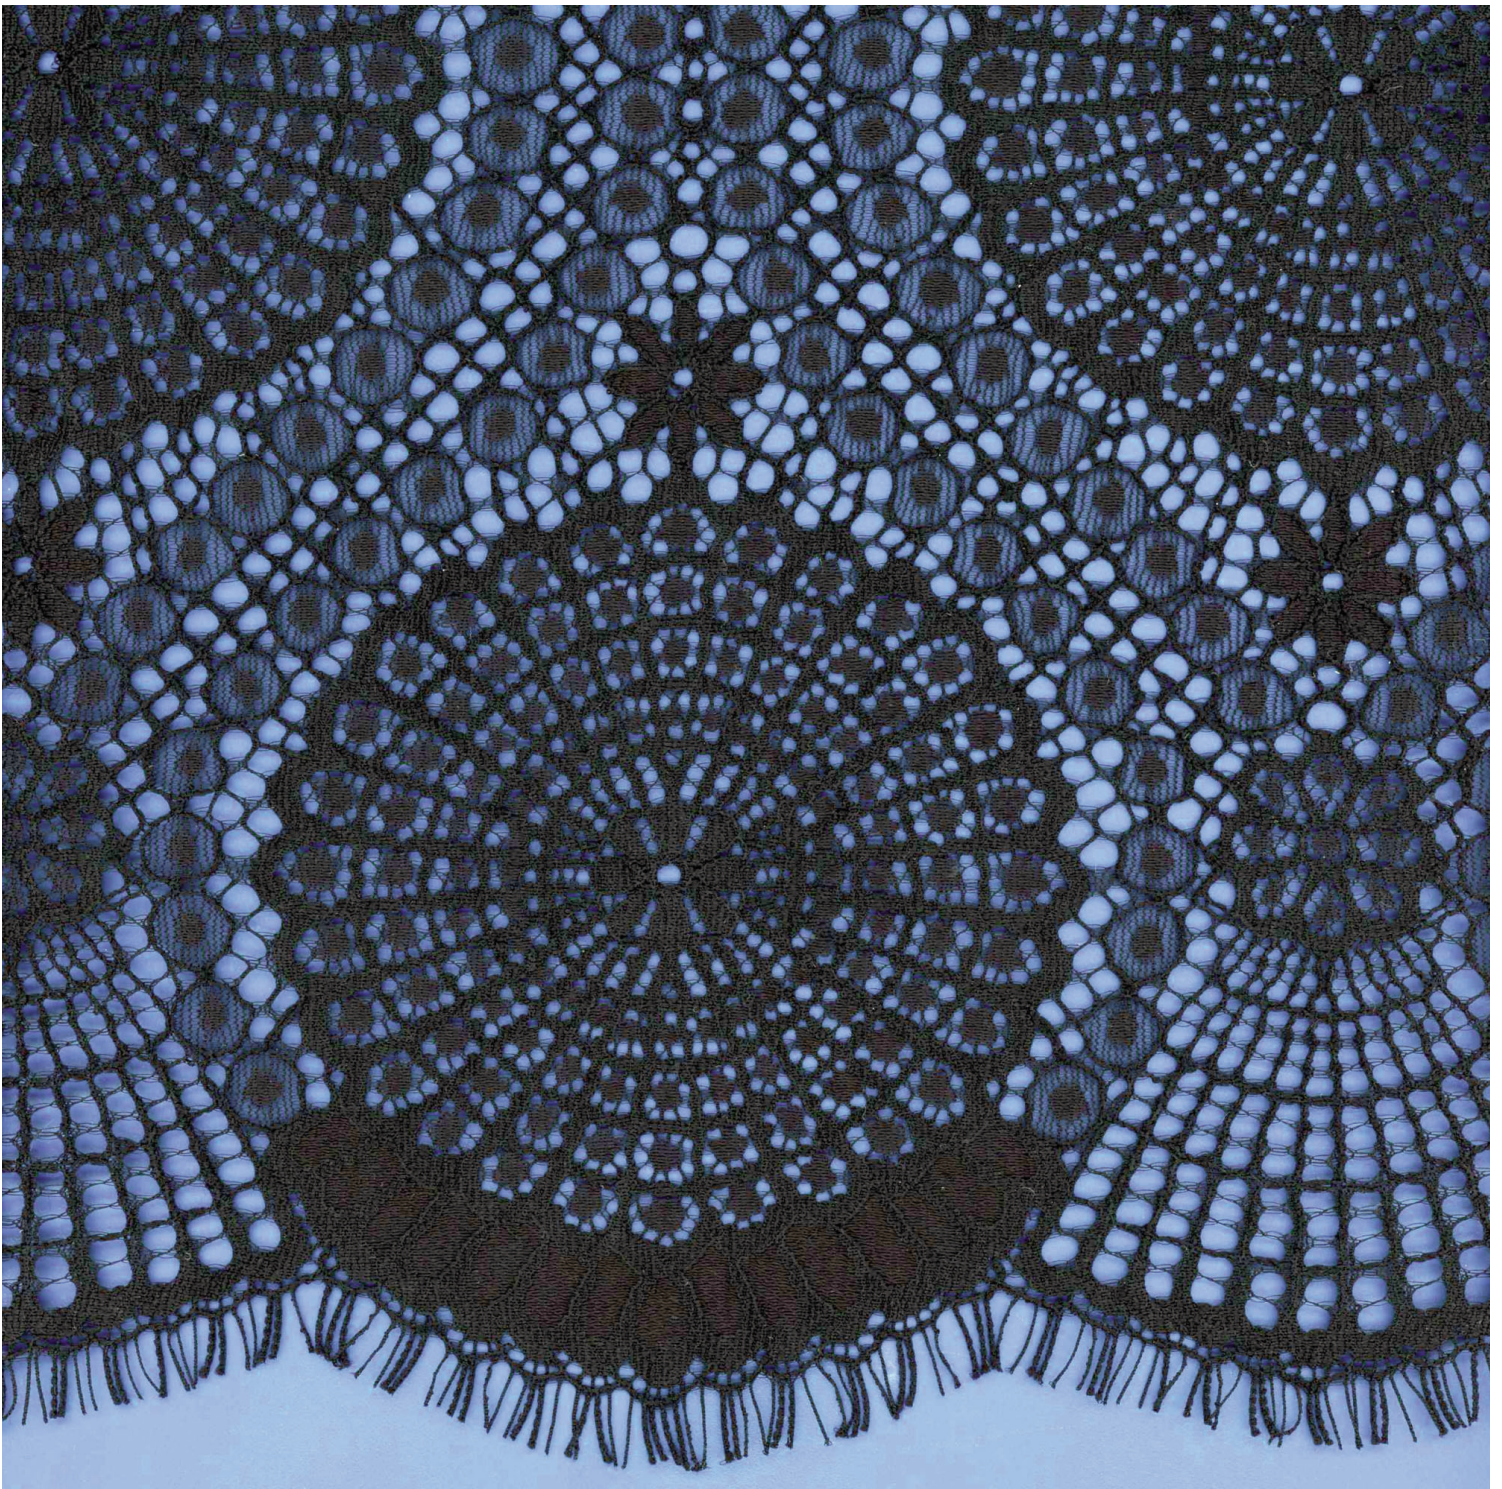

KLAUBER BROTHERS, INC.

RIGID BATTENBURG AND CLUNY - GALLOONS

ITEM: 3432 RX RASCHEL MESH/NOVELTY NETS 43/45" (109/114 cm) GALLOON
88N 12R