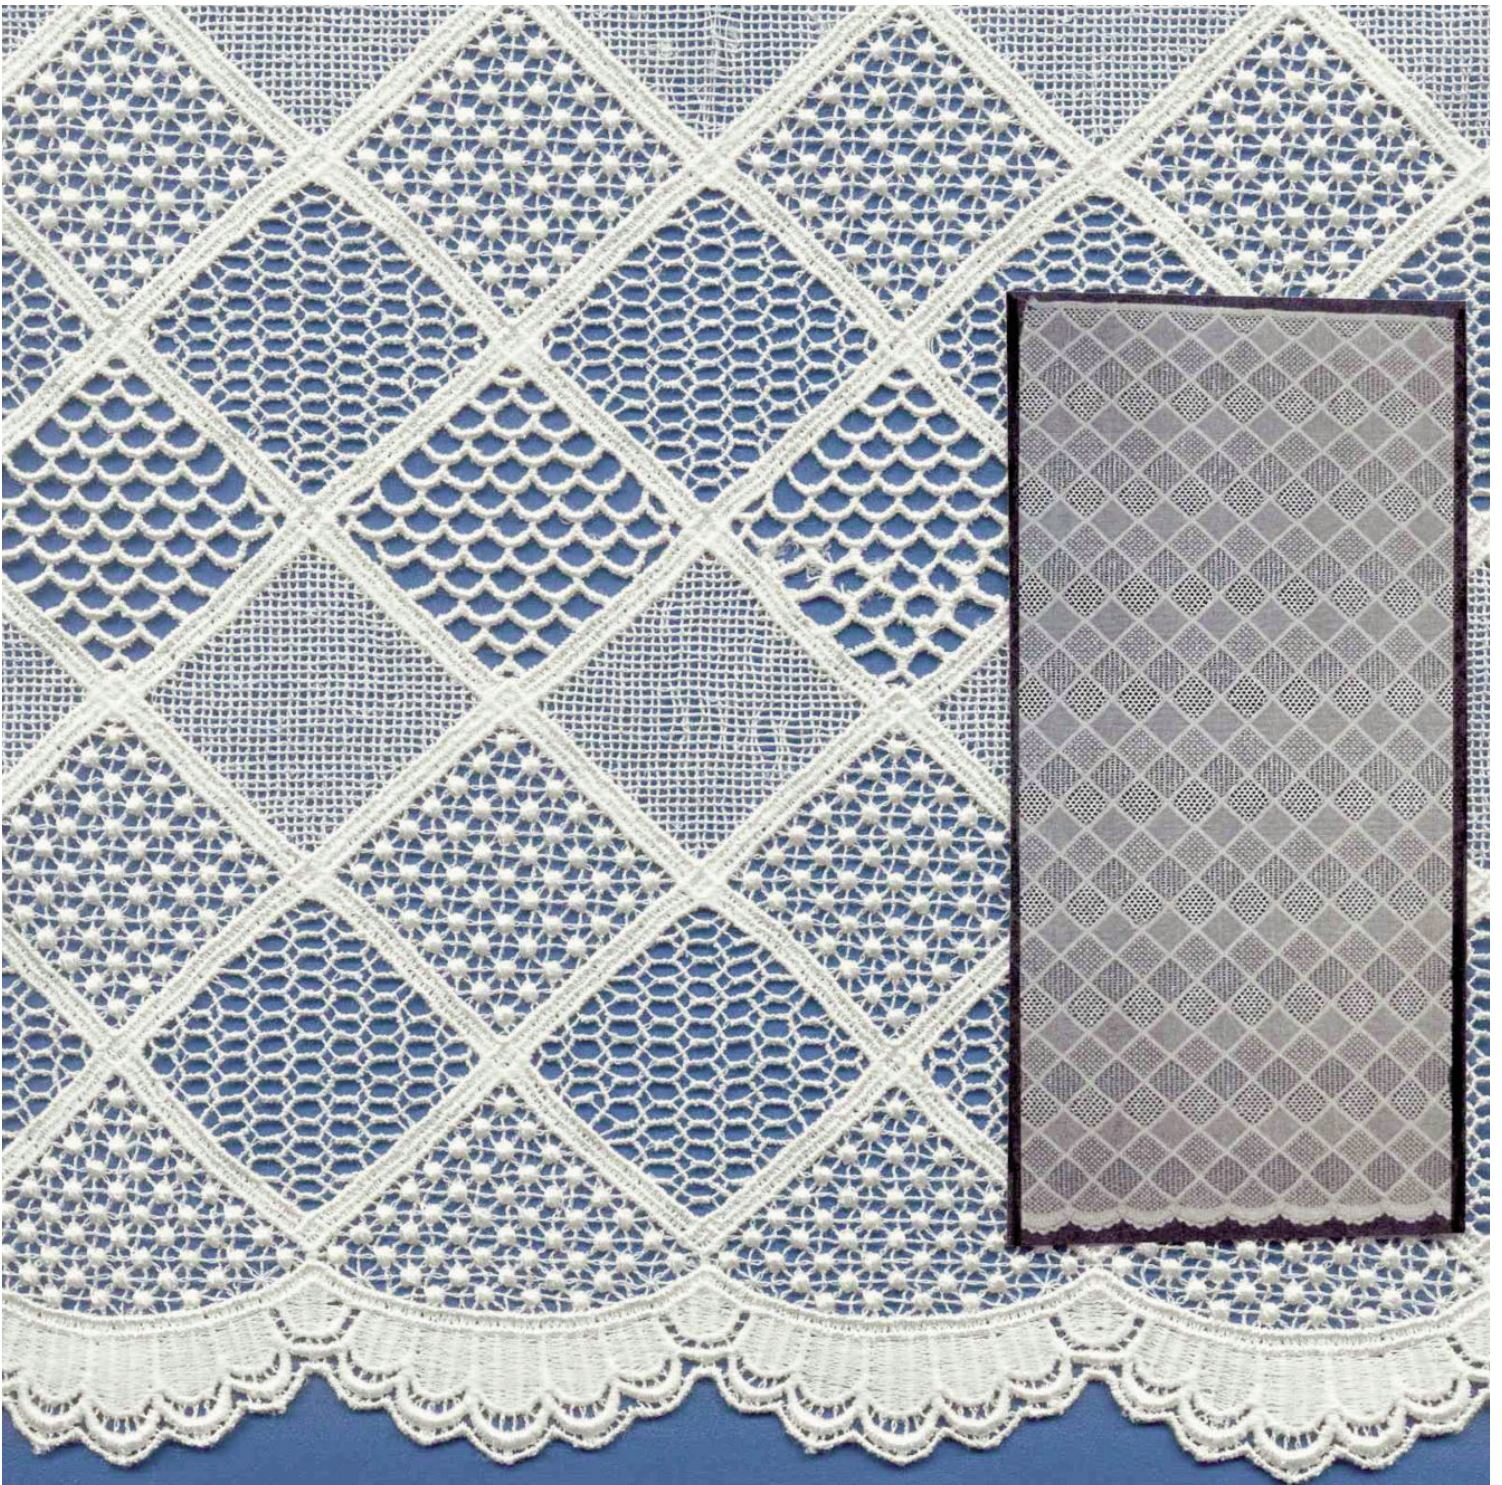

KLAUBER BROTHERS, INC.
RIGID BATTENBURG AND CLUNY - GALLOONS

ITEM: 913041   EMBROIDERY 36/37" (91/94 cm) GALLOON   100R