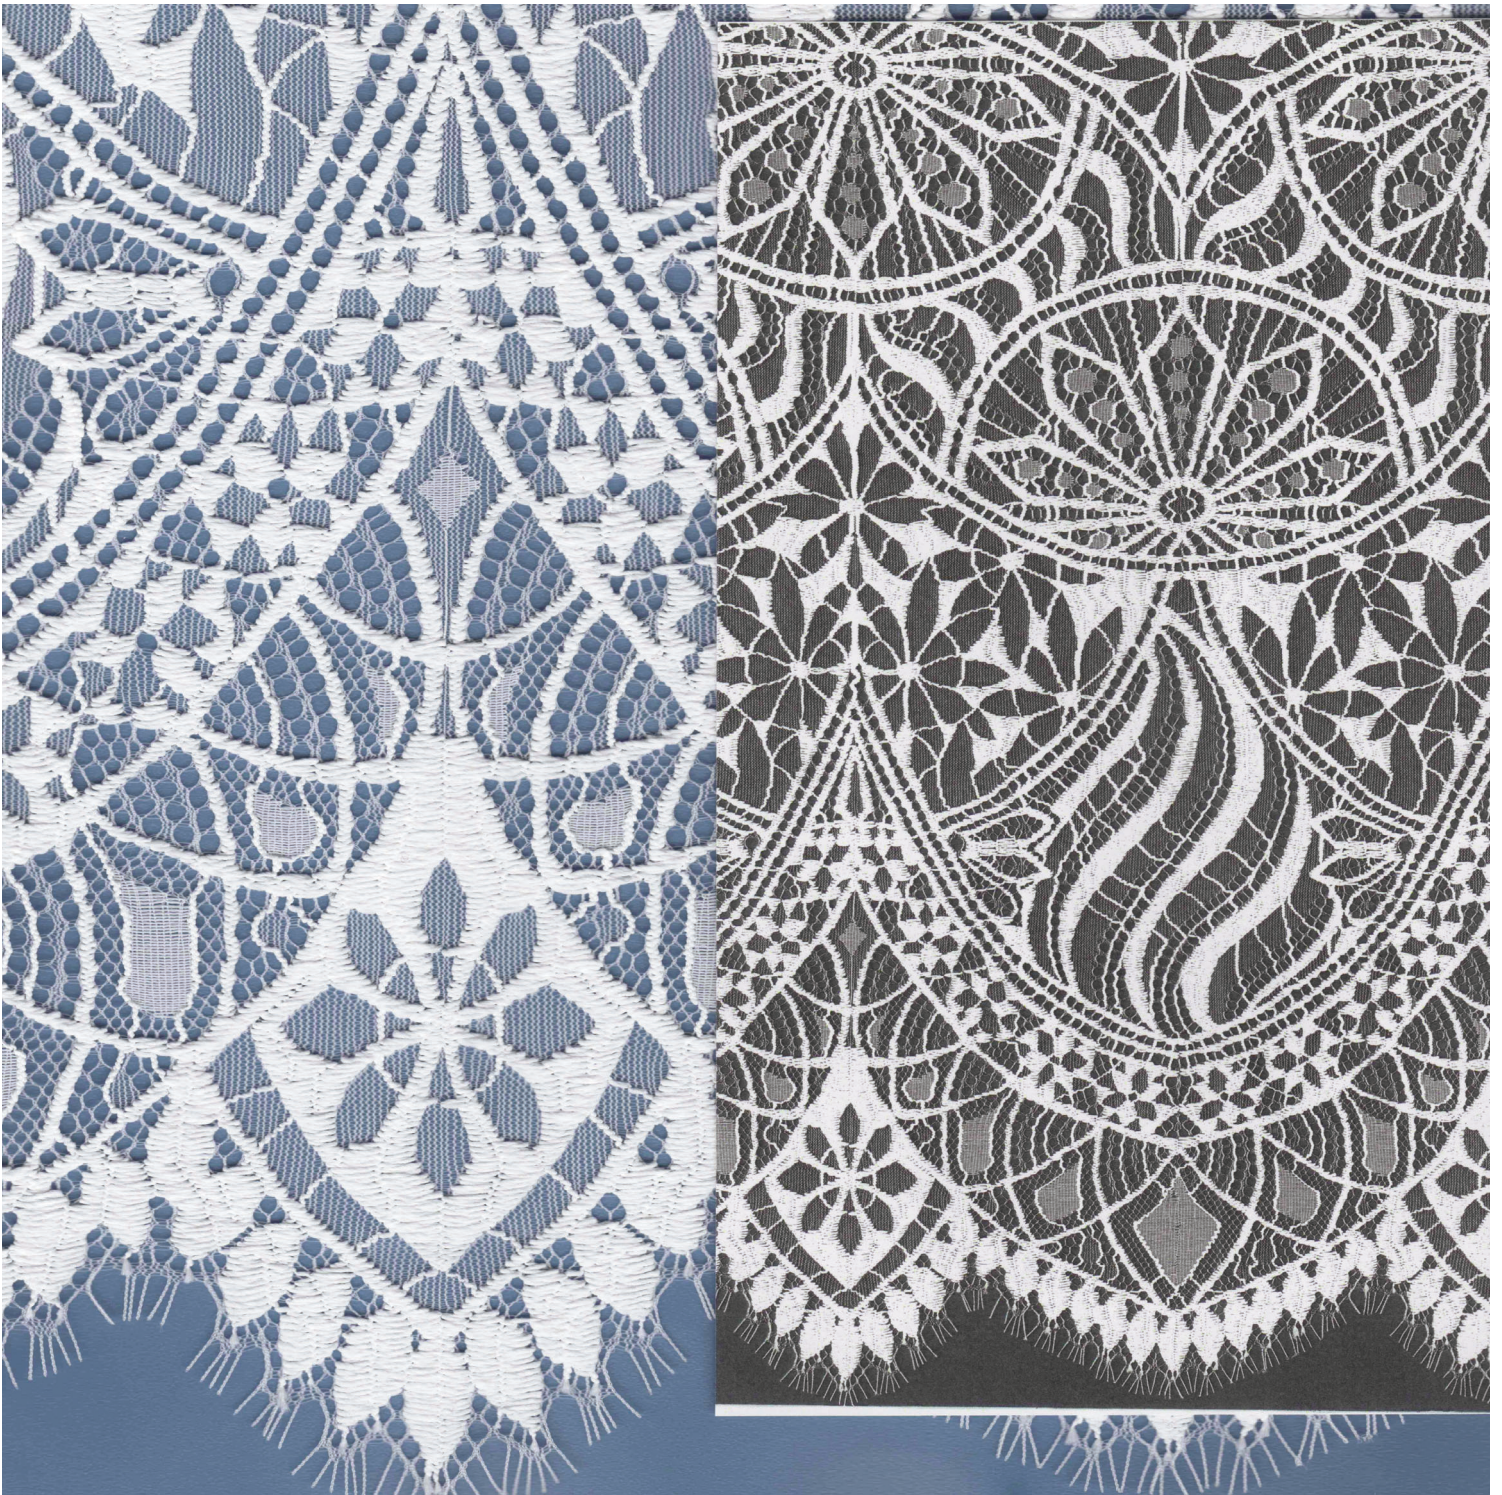

KLAUBER BROTHERS, INC.
RIGID BATTENBURG AND CLUNY - GALLOONS

ITEM: 8046 X RASCHEL CROSS BAND 55/57" (140/145 cm) GALLOON 100N