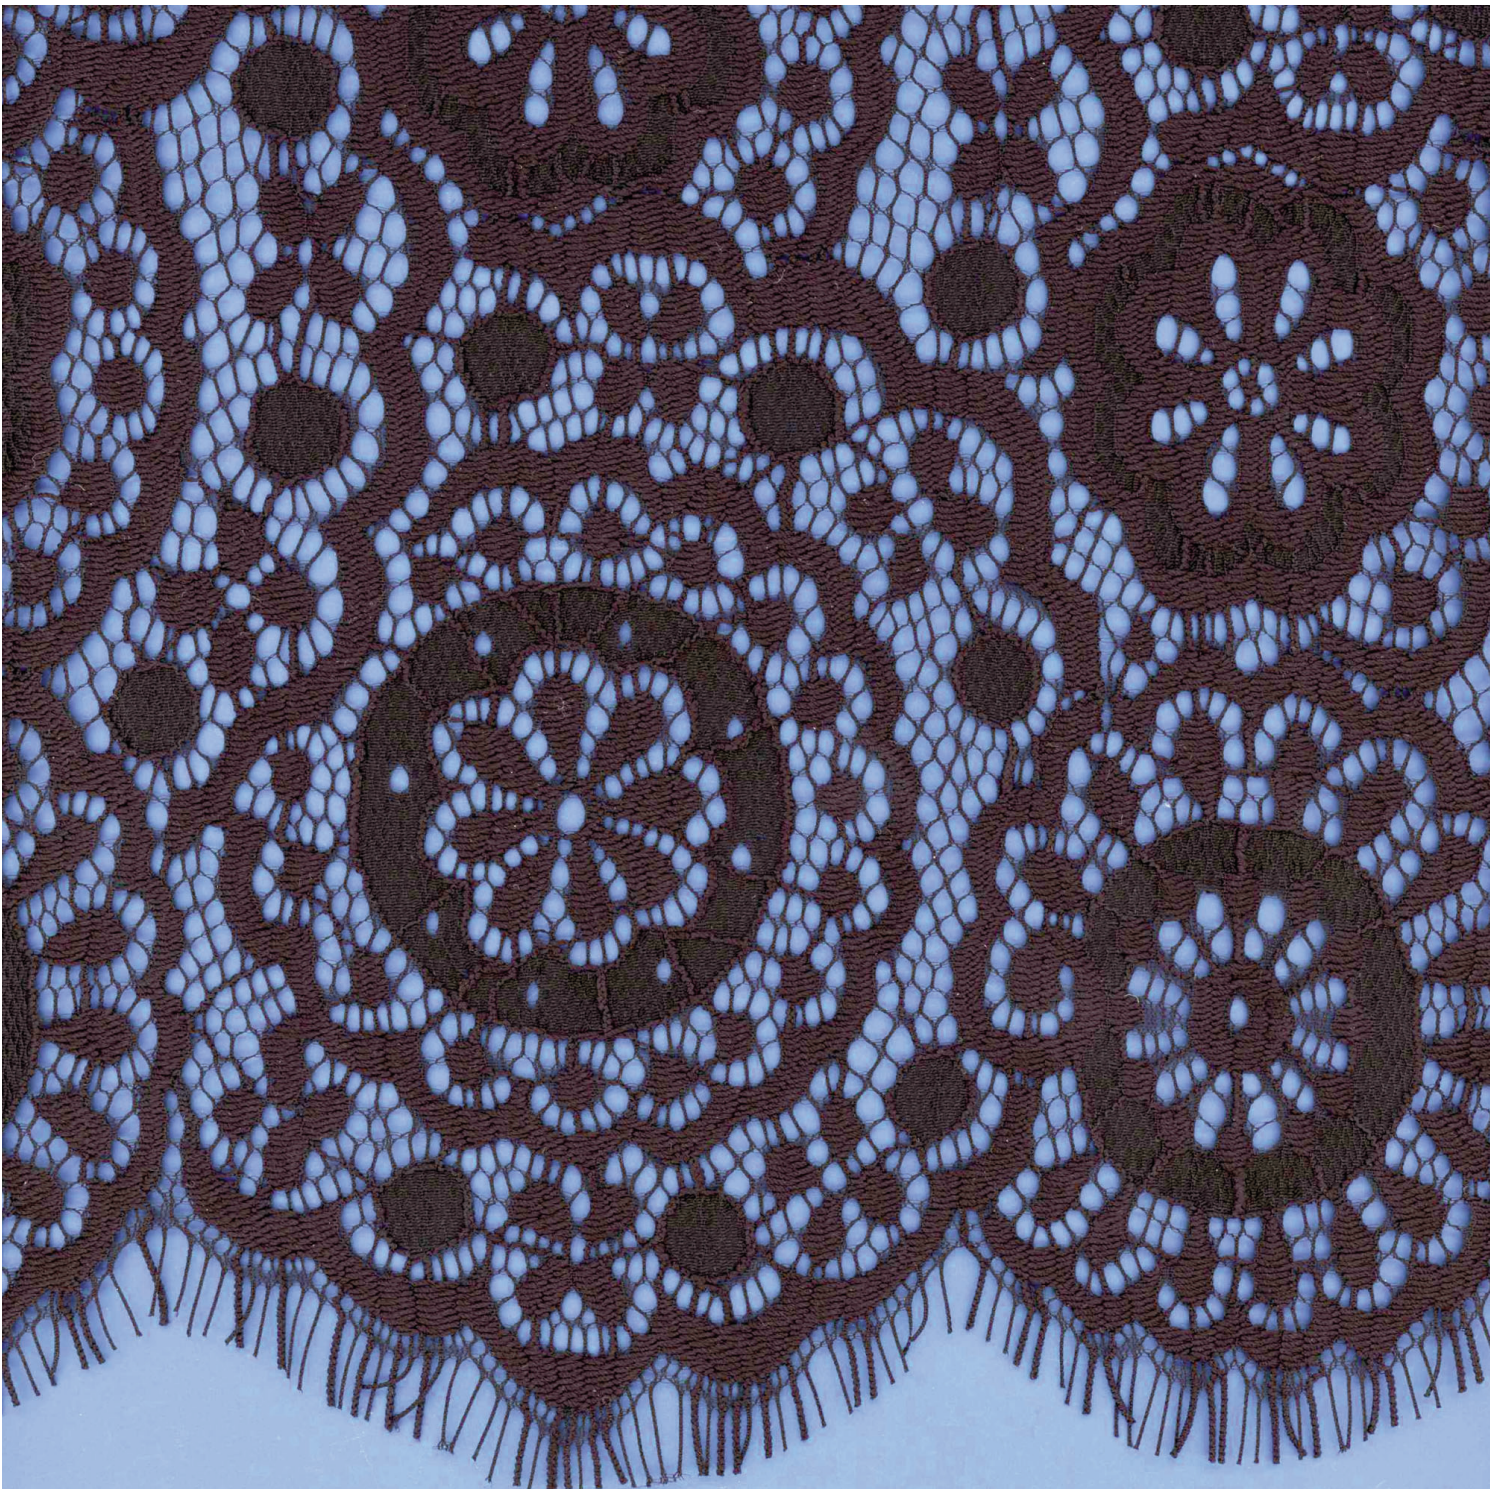

KLAUBER BROTHERS, INC.

RIGID BATTENBURG AND CLUNY - GALLOONS

ITEM: 8052 RX RASHEL TEXTRONIC 46/48" (117/122 cm) GALLOON
80N 20R