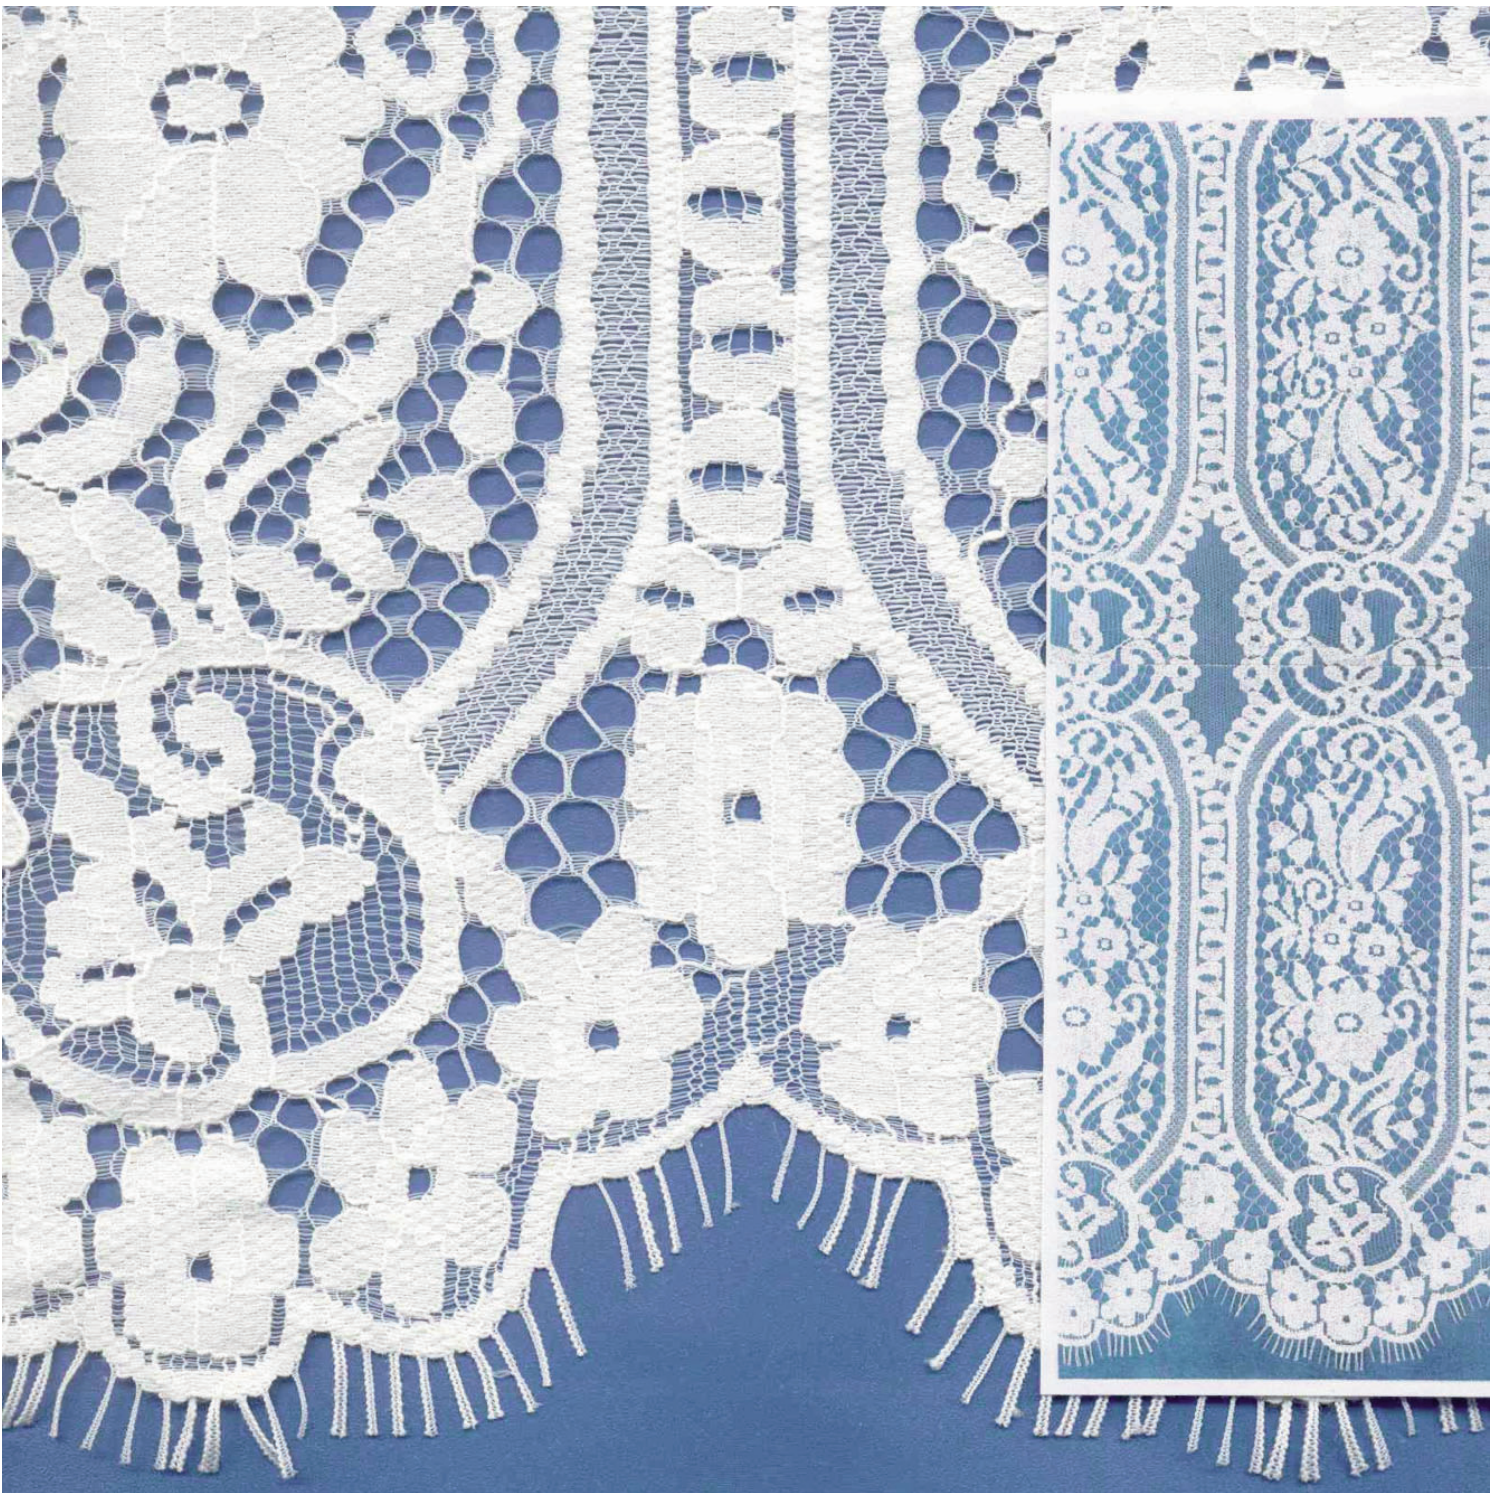

KLAUBER BROTHERS, INC.

RIGID BATTENBURG AND CLUNY - GALLOONS

ITEM: 911240

RASCHEL CROSS BAND 57/59" (145/150 cm) GALLOON 75C 25N