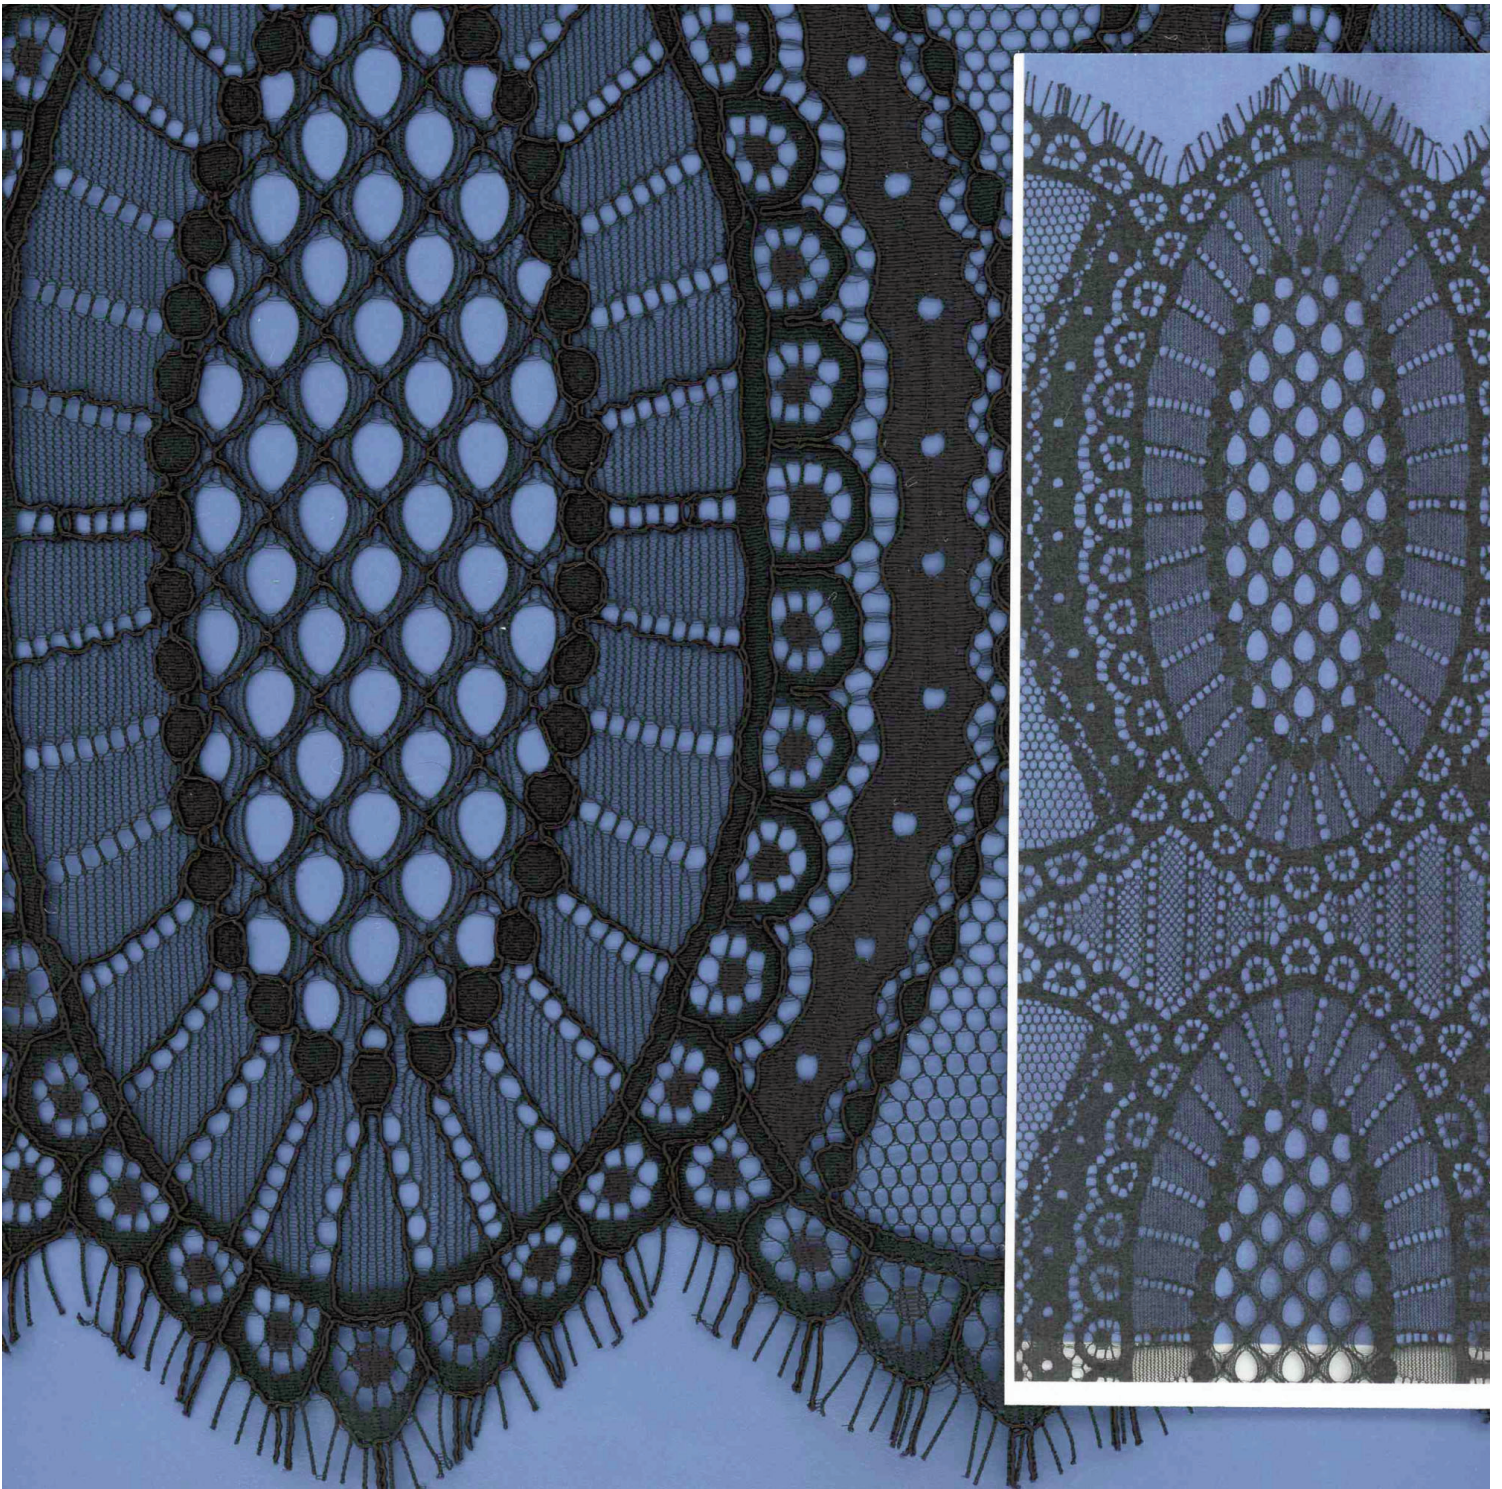

# KLAUBER BROTHERS, INC.

RIGID BATTENBURG AND CLUNY - GALLOONS

ITEM: 8052 RX RASHEL TEXTRONIC 46/48" (117/122 cm) GALLOON  
80N 20R

**KLAUBER BROTHERS, INC.**  
RIGID BATTENBURG AND CLUNY - GALLOONS

ITEM: 4059    RPX    RASCHEL CROSS BAND 46/48" (117/122 cm)    GALLOON  
55N 30R 15P