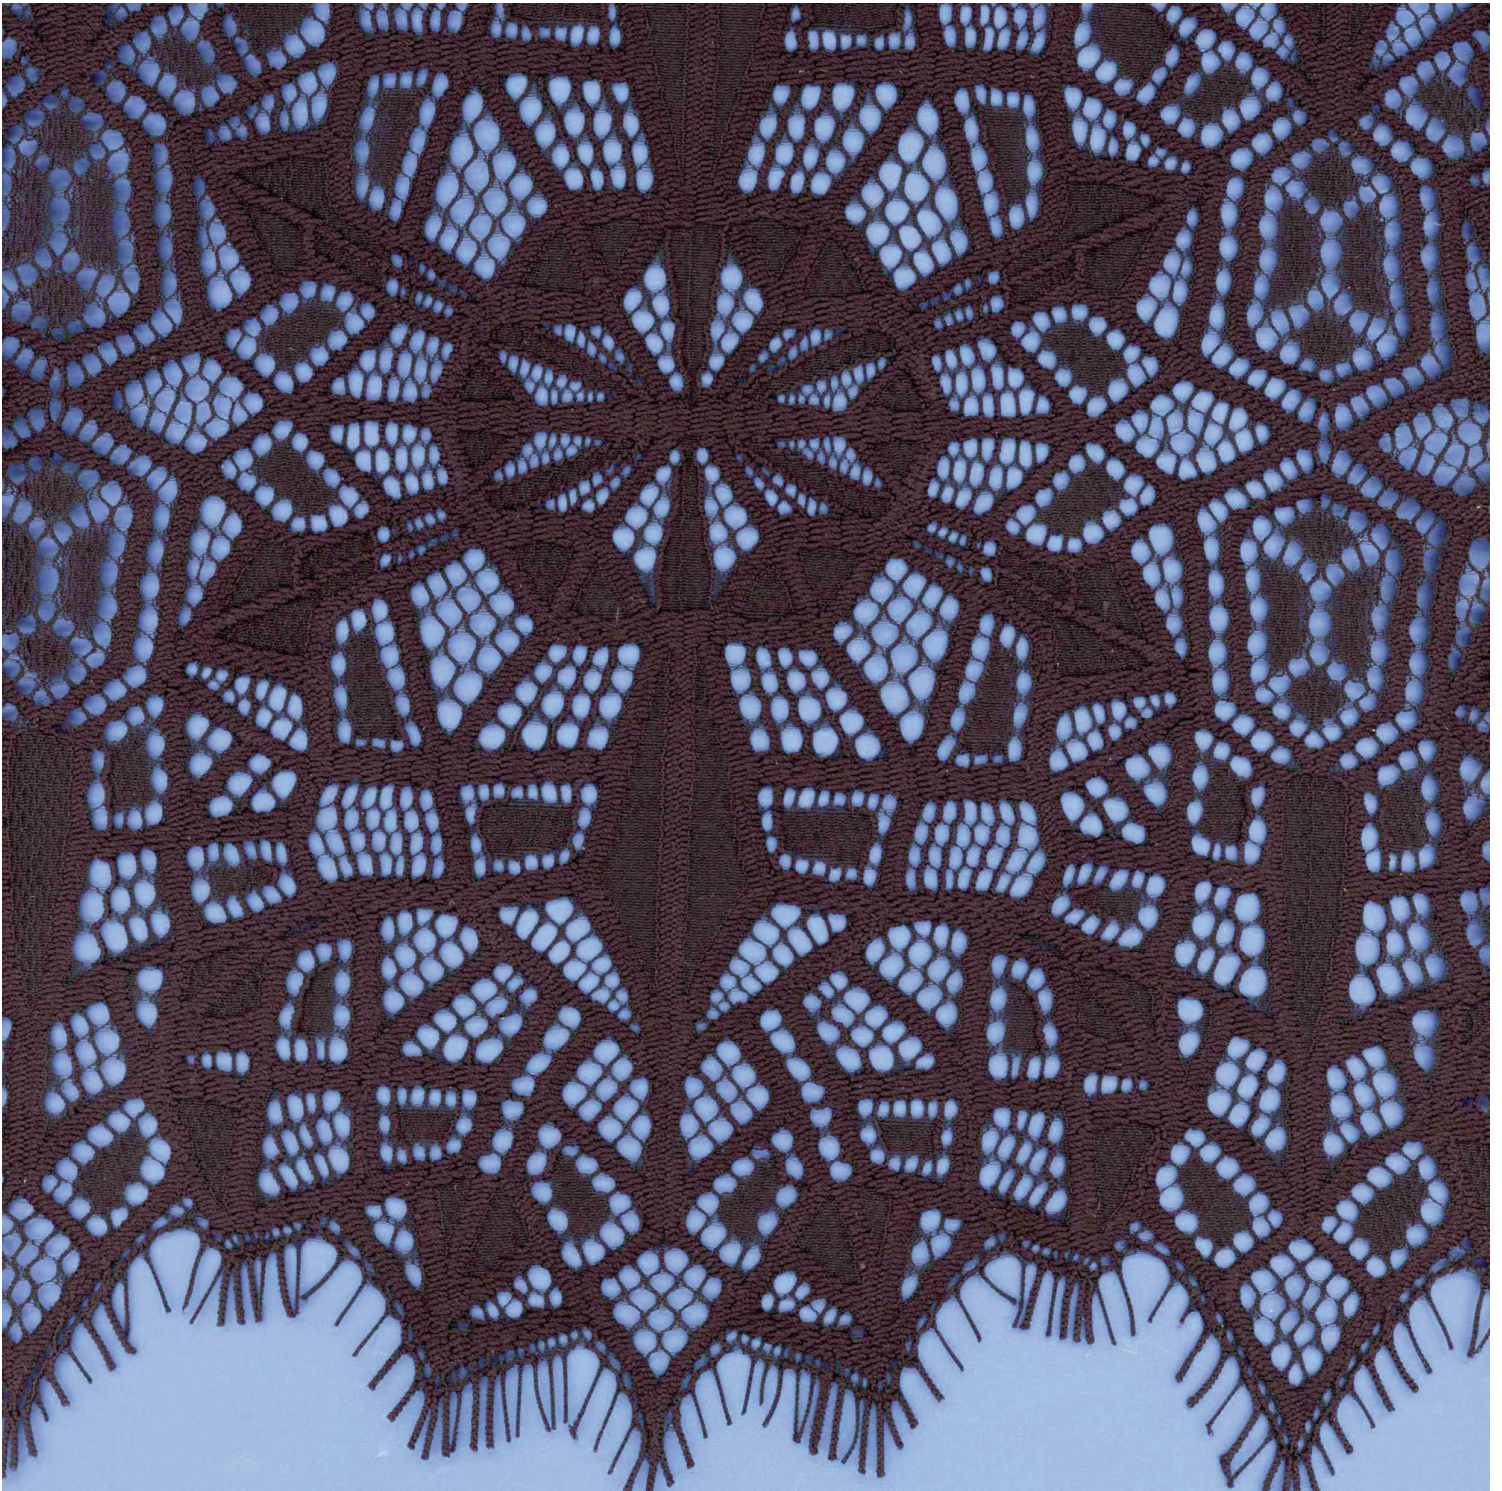

KLAUBER BROTHERS, INC.

RIGID BATTENBURG AND CLUNY - GALLOONS

ITEM: 8047 RX RASCHEL TEXTRONIC 49/50" (124/127 cm) GALLOON
80N 20R