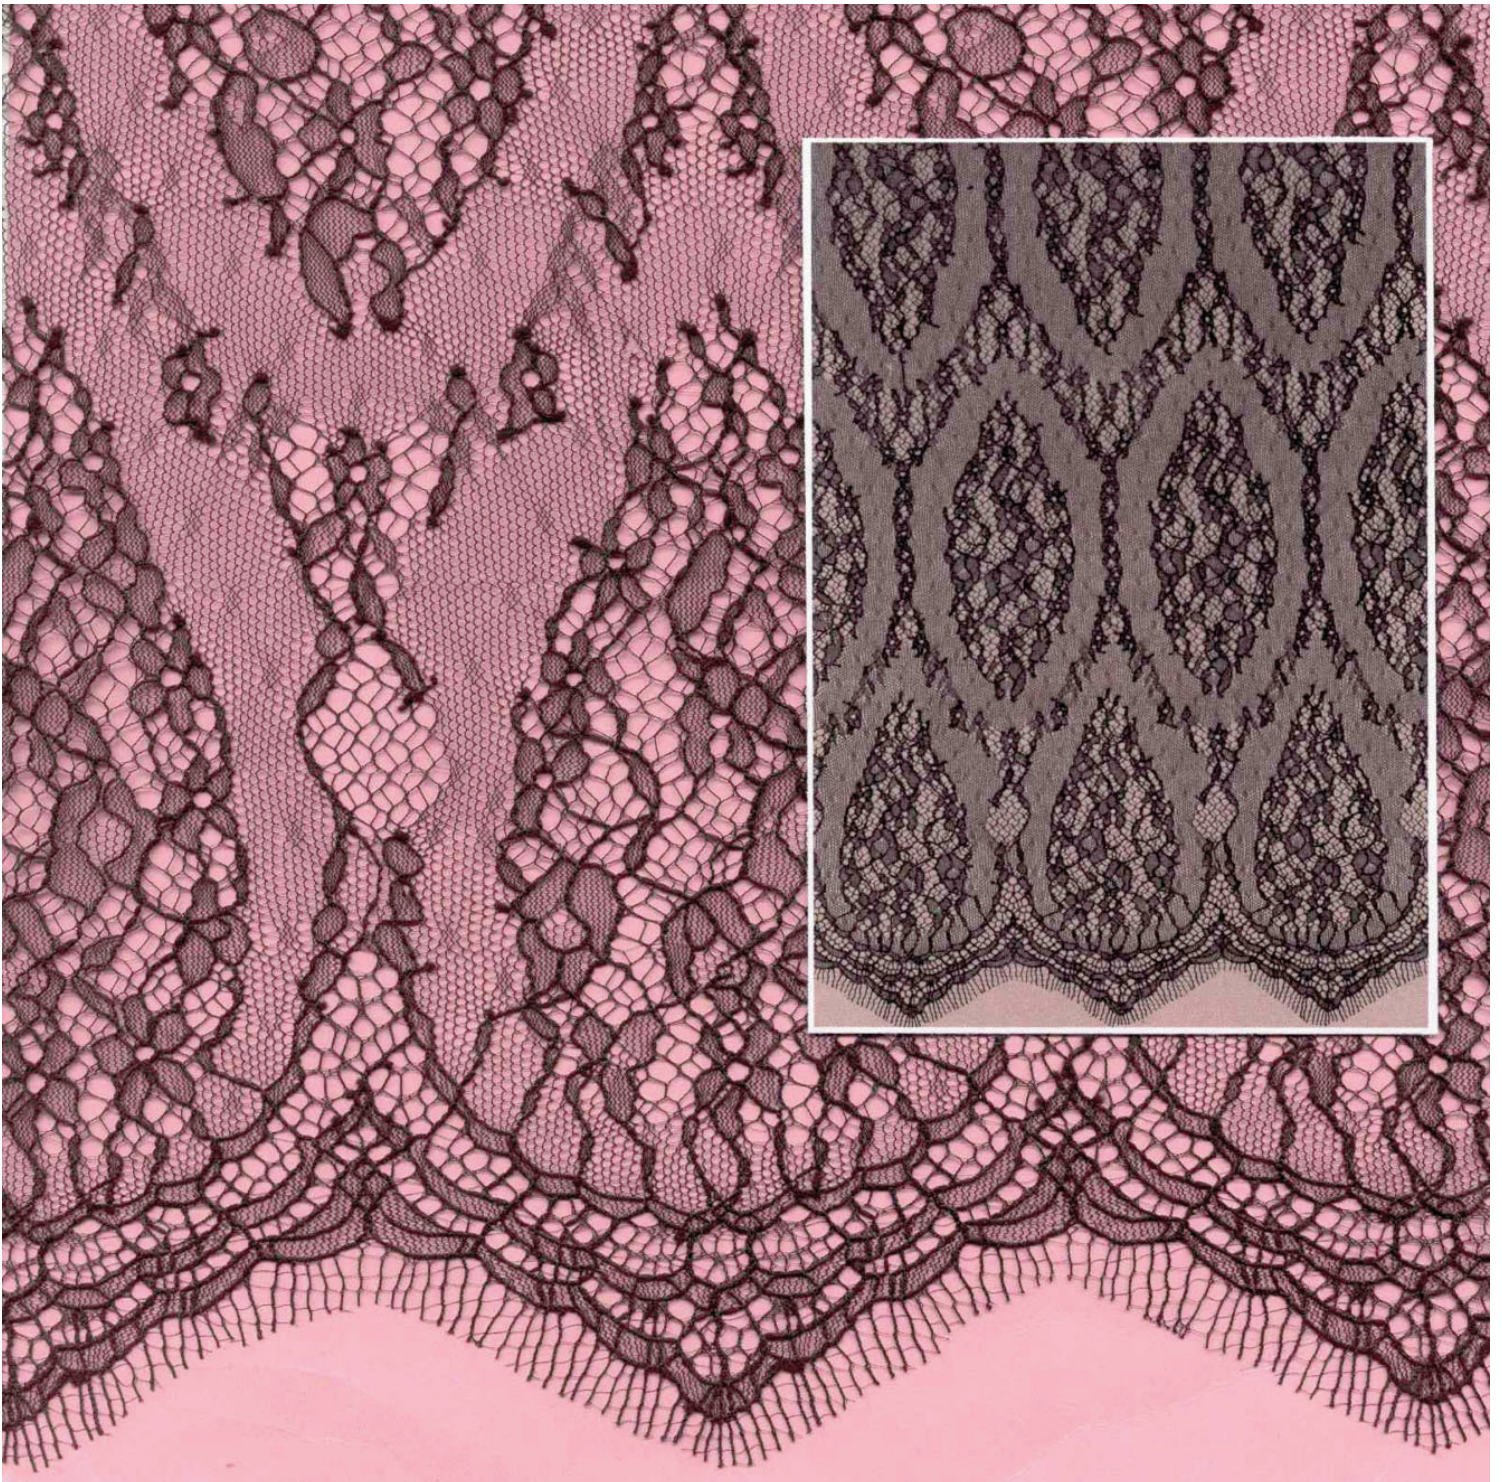

KLAUBER BROTHERS, INC.

RIGID CLIPPED - GALLOONS

ITEM: 3965 37 RASCHEL CROSS BAND 37/39" (94/99 cm) GALLOON 100N