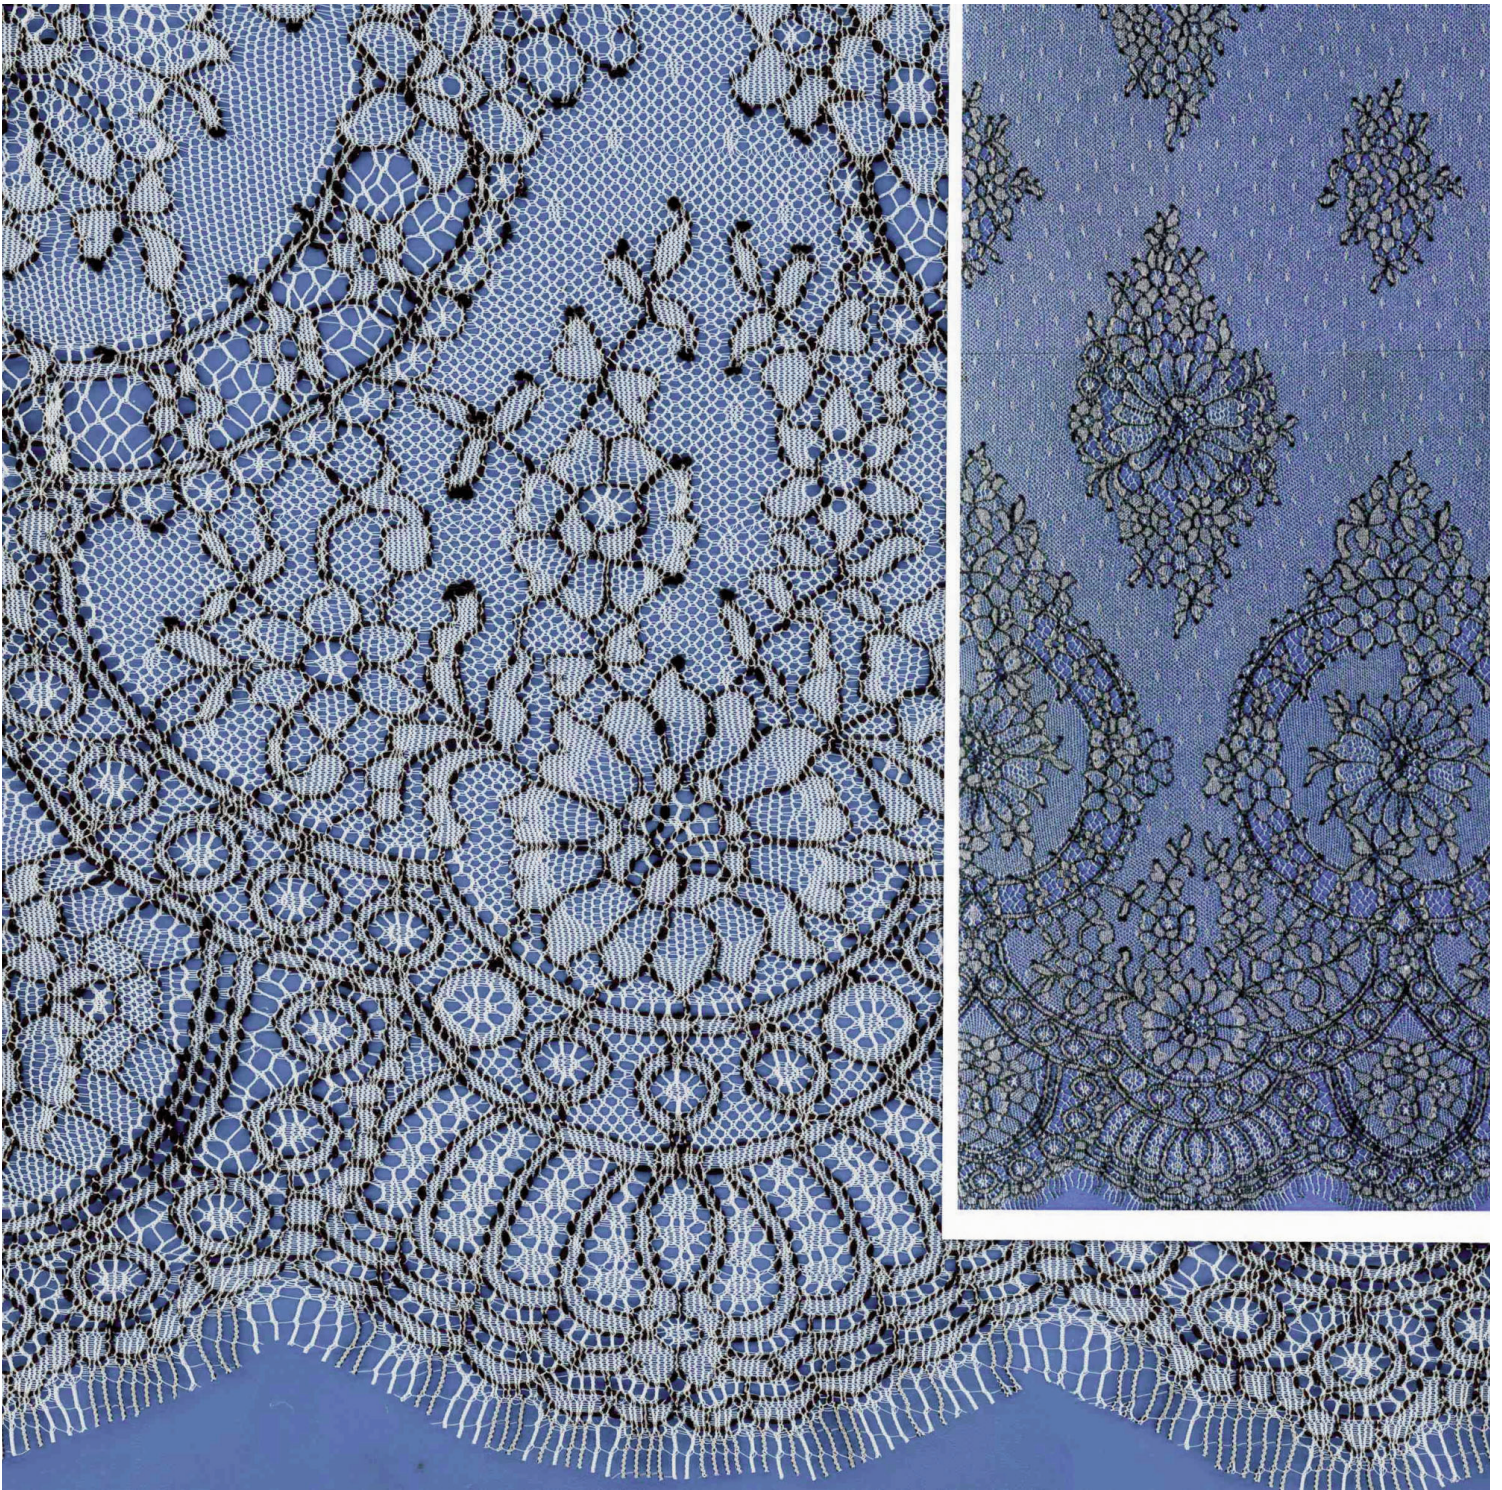

KLAUBER BROTHERS, INC.

RIGID CLIPPED - GALLOONS

ITEM: 3087 CD/59 RASCHEL CROSS BAND 59/61" (150/155 cm) GALLOON
53CP 47N