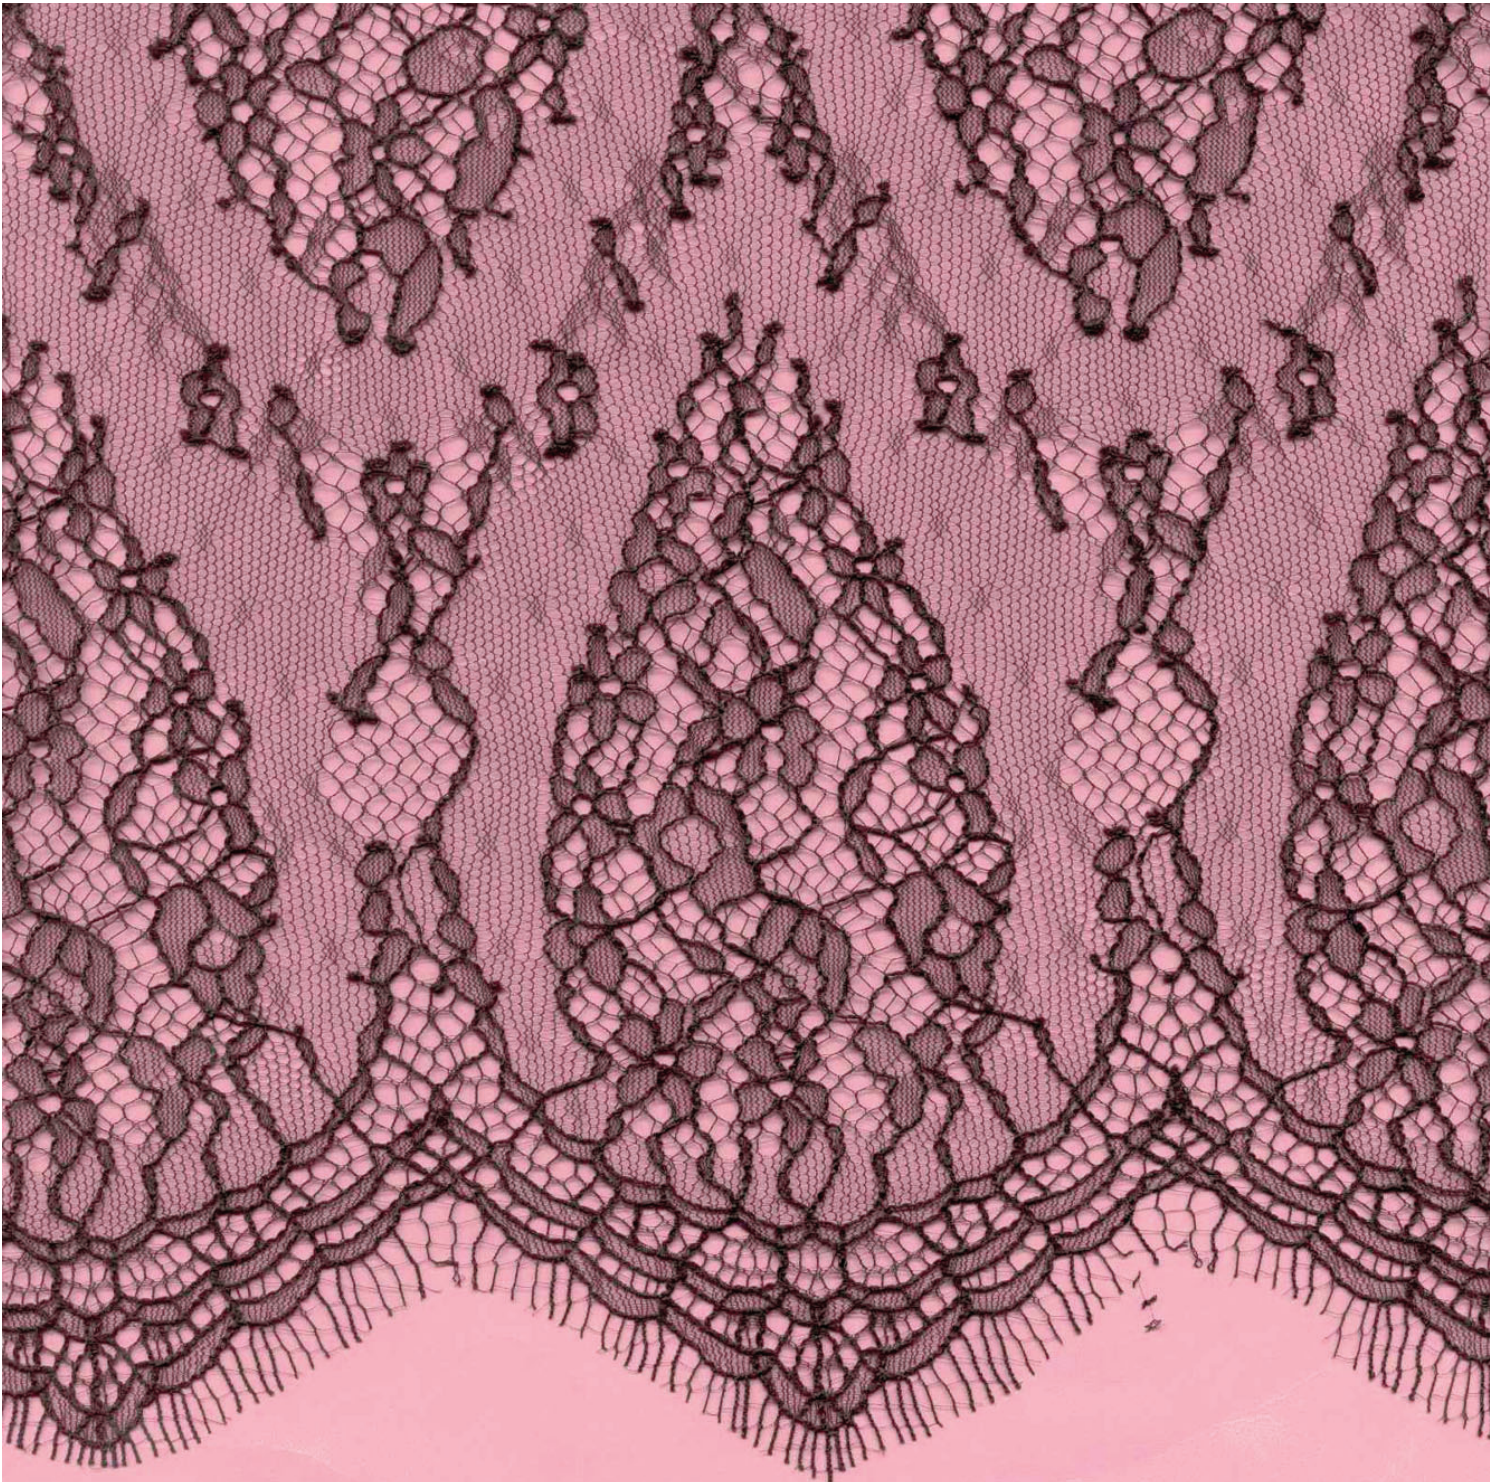

KLAUBER BROTHERS, INC.

RIGID CLIPPED - GALLOONS

ITEM: 3965 H/37 RASHEL CROSS BAND 37/39" (94/99 cm) GALLOON 100N