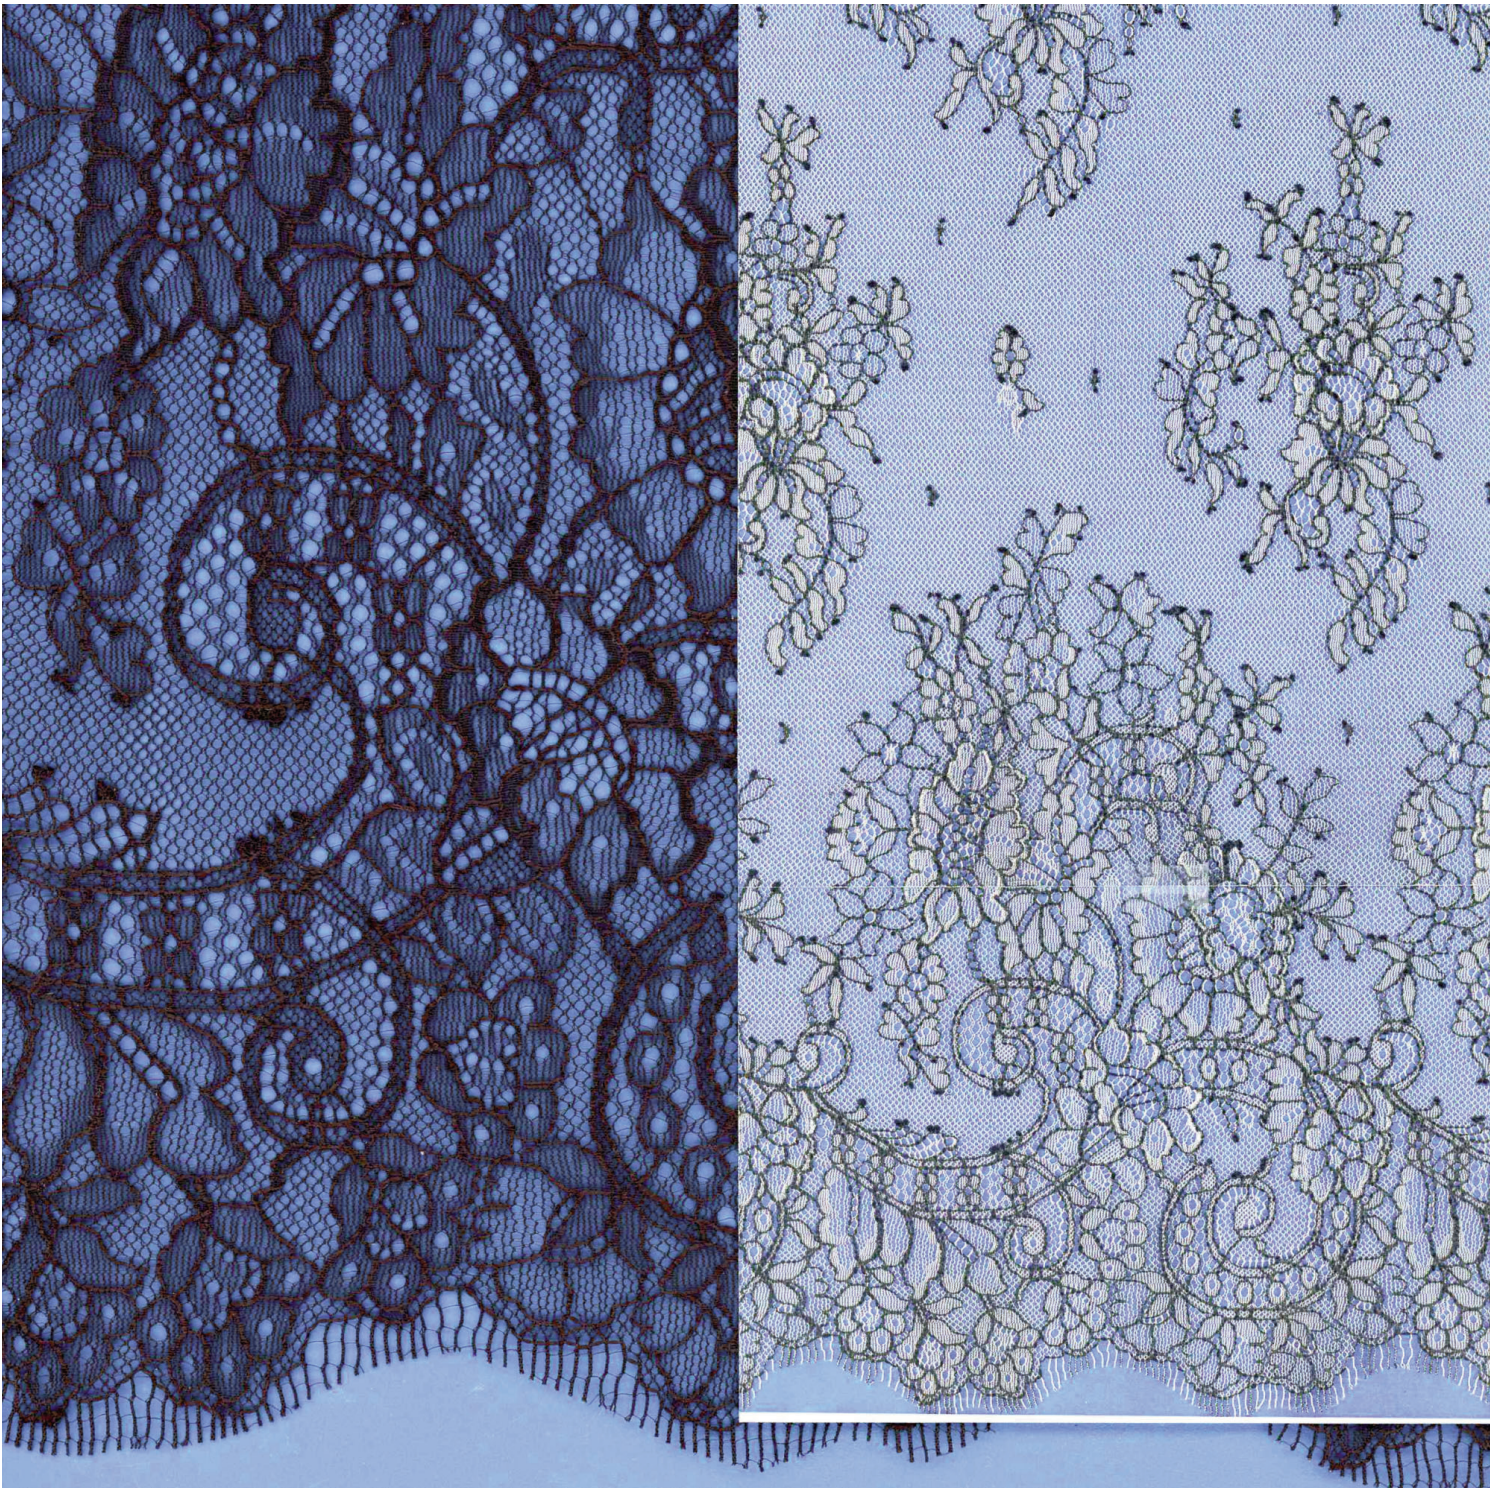

KLAUBER BROTHERS, INC.

RIGID CLIPPED - GALLOONS

ITEM: 3035 F RASCHEL CROSS BAND 52/54" (132/137 cm) GALLOON 72N 28CP