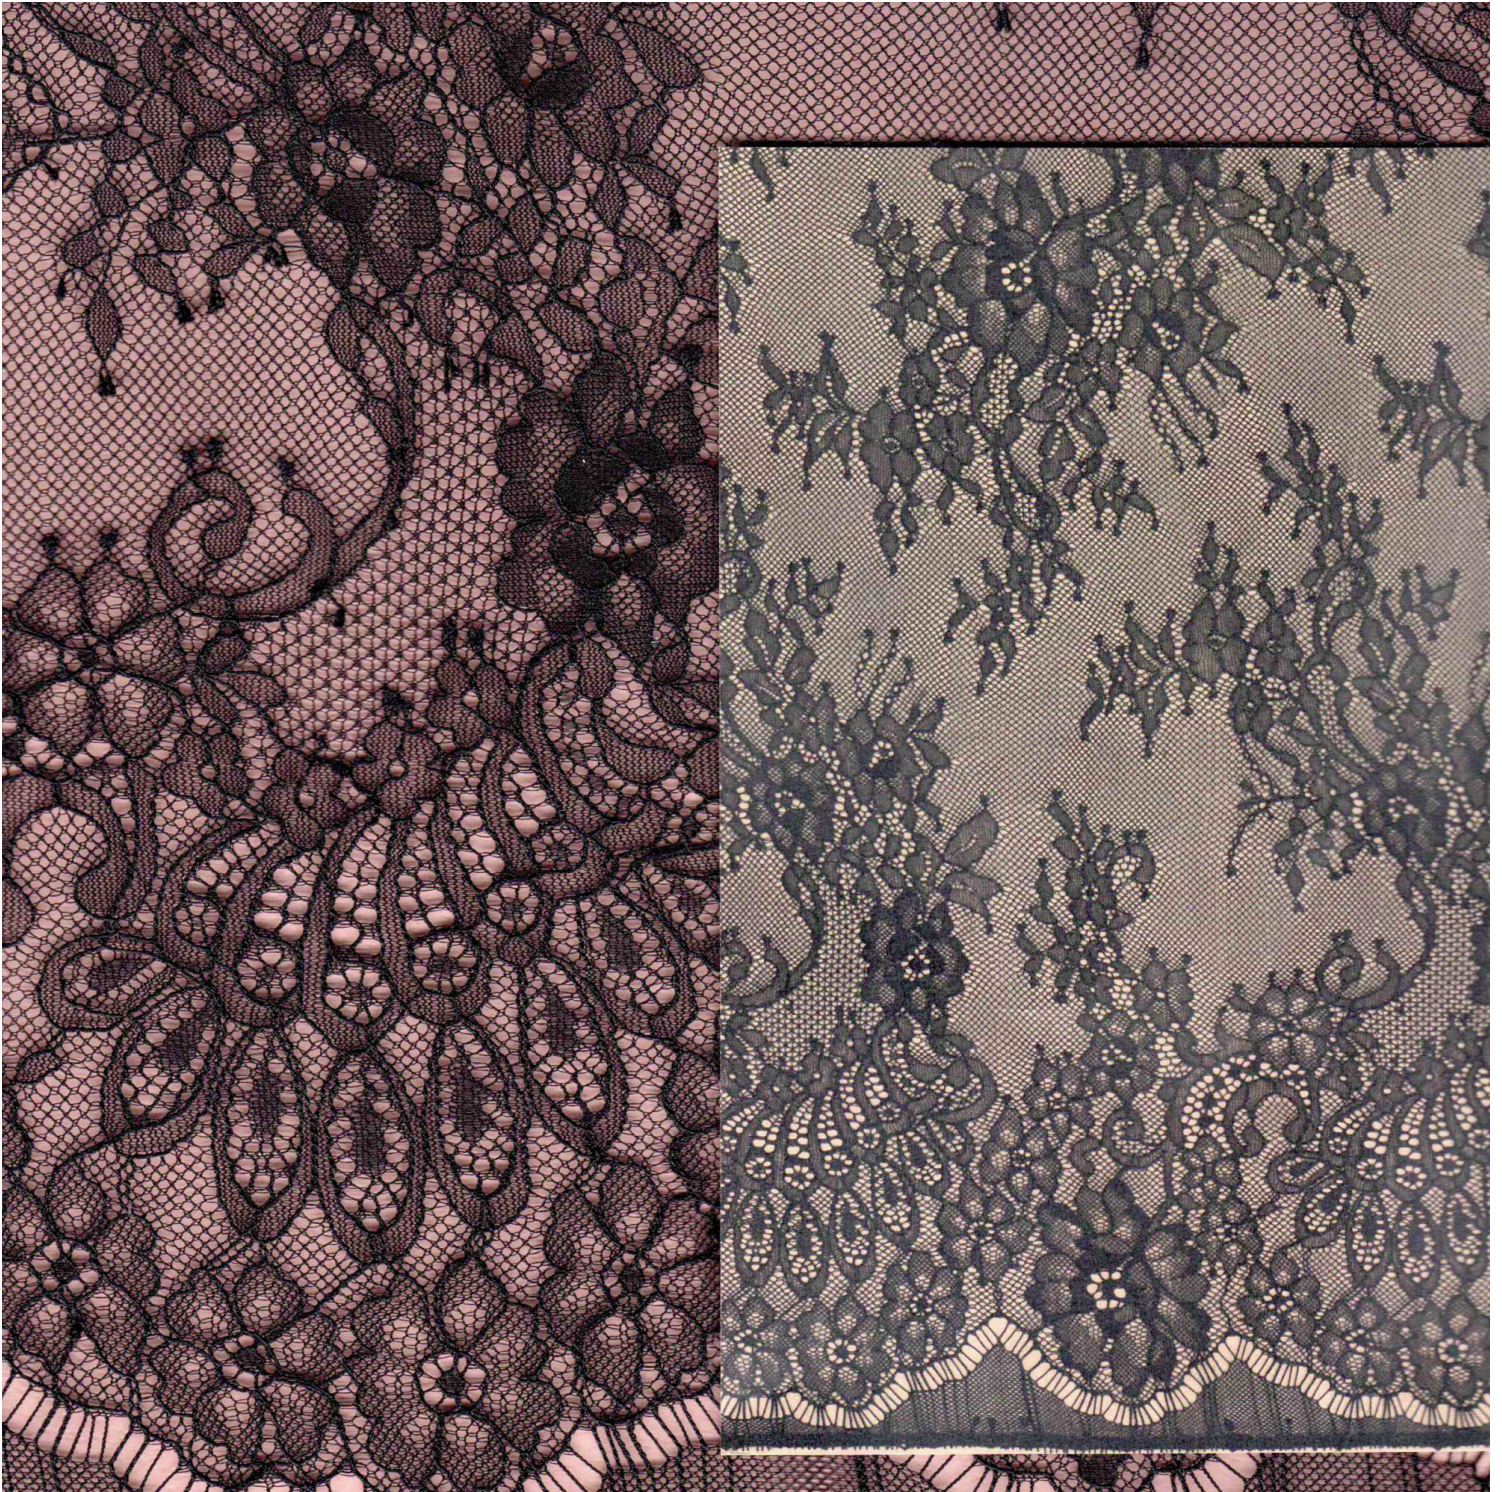

KLAUBER BROTHERS, INC.

RIGID CLIPPED - GALLOONS

ITEM: 911206

RASCHEL CROSS BAND 57/59" (145/150 cm) GALLOON 100N