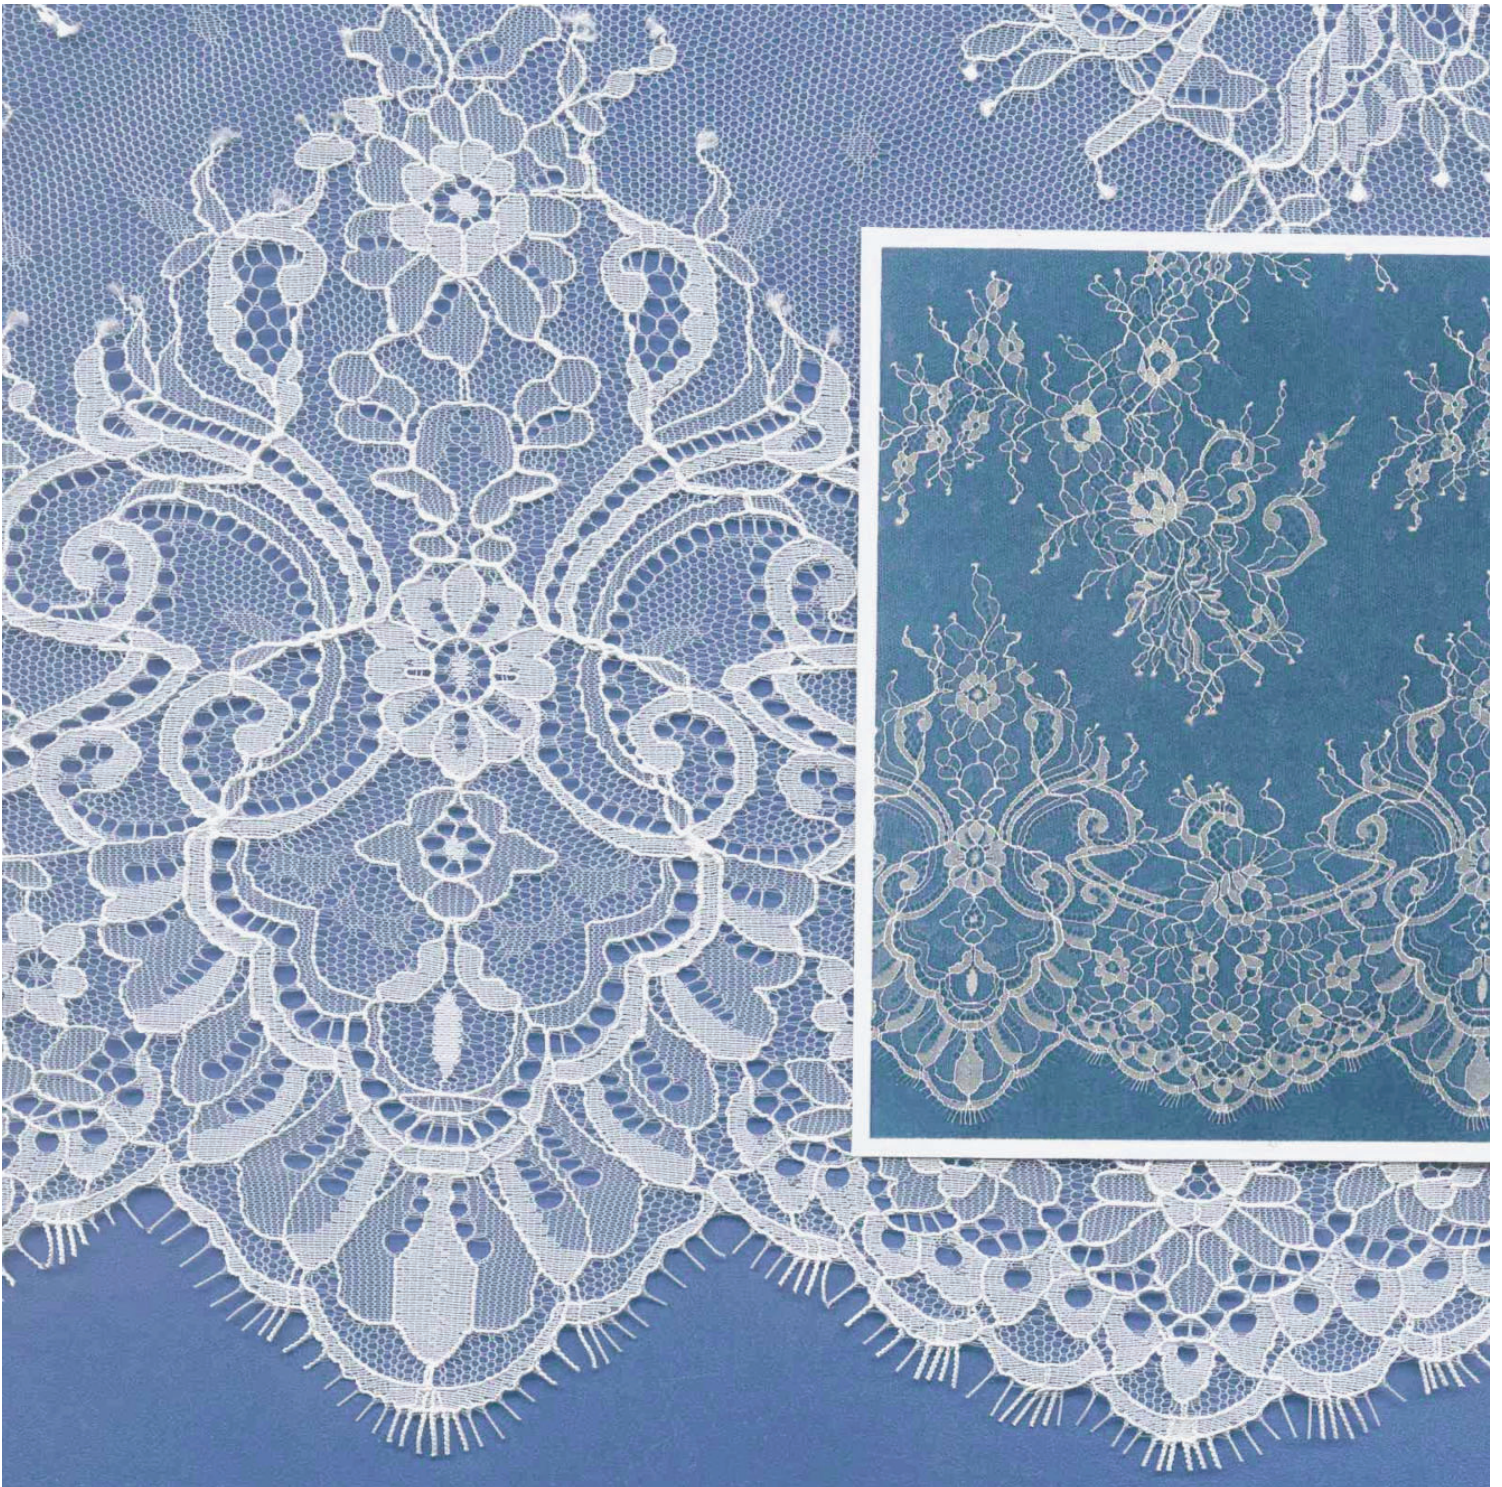

KLAUBER BROTHERS, INC.

RIGID CLIPPED - GALLOONS

ITEM: 911111

RASCHEL CROSS BAND 57/59" (145/150 cm) GALLOON 100N