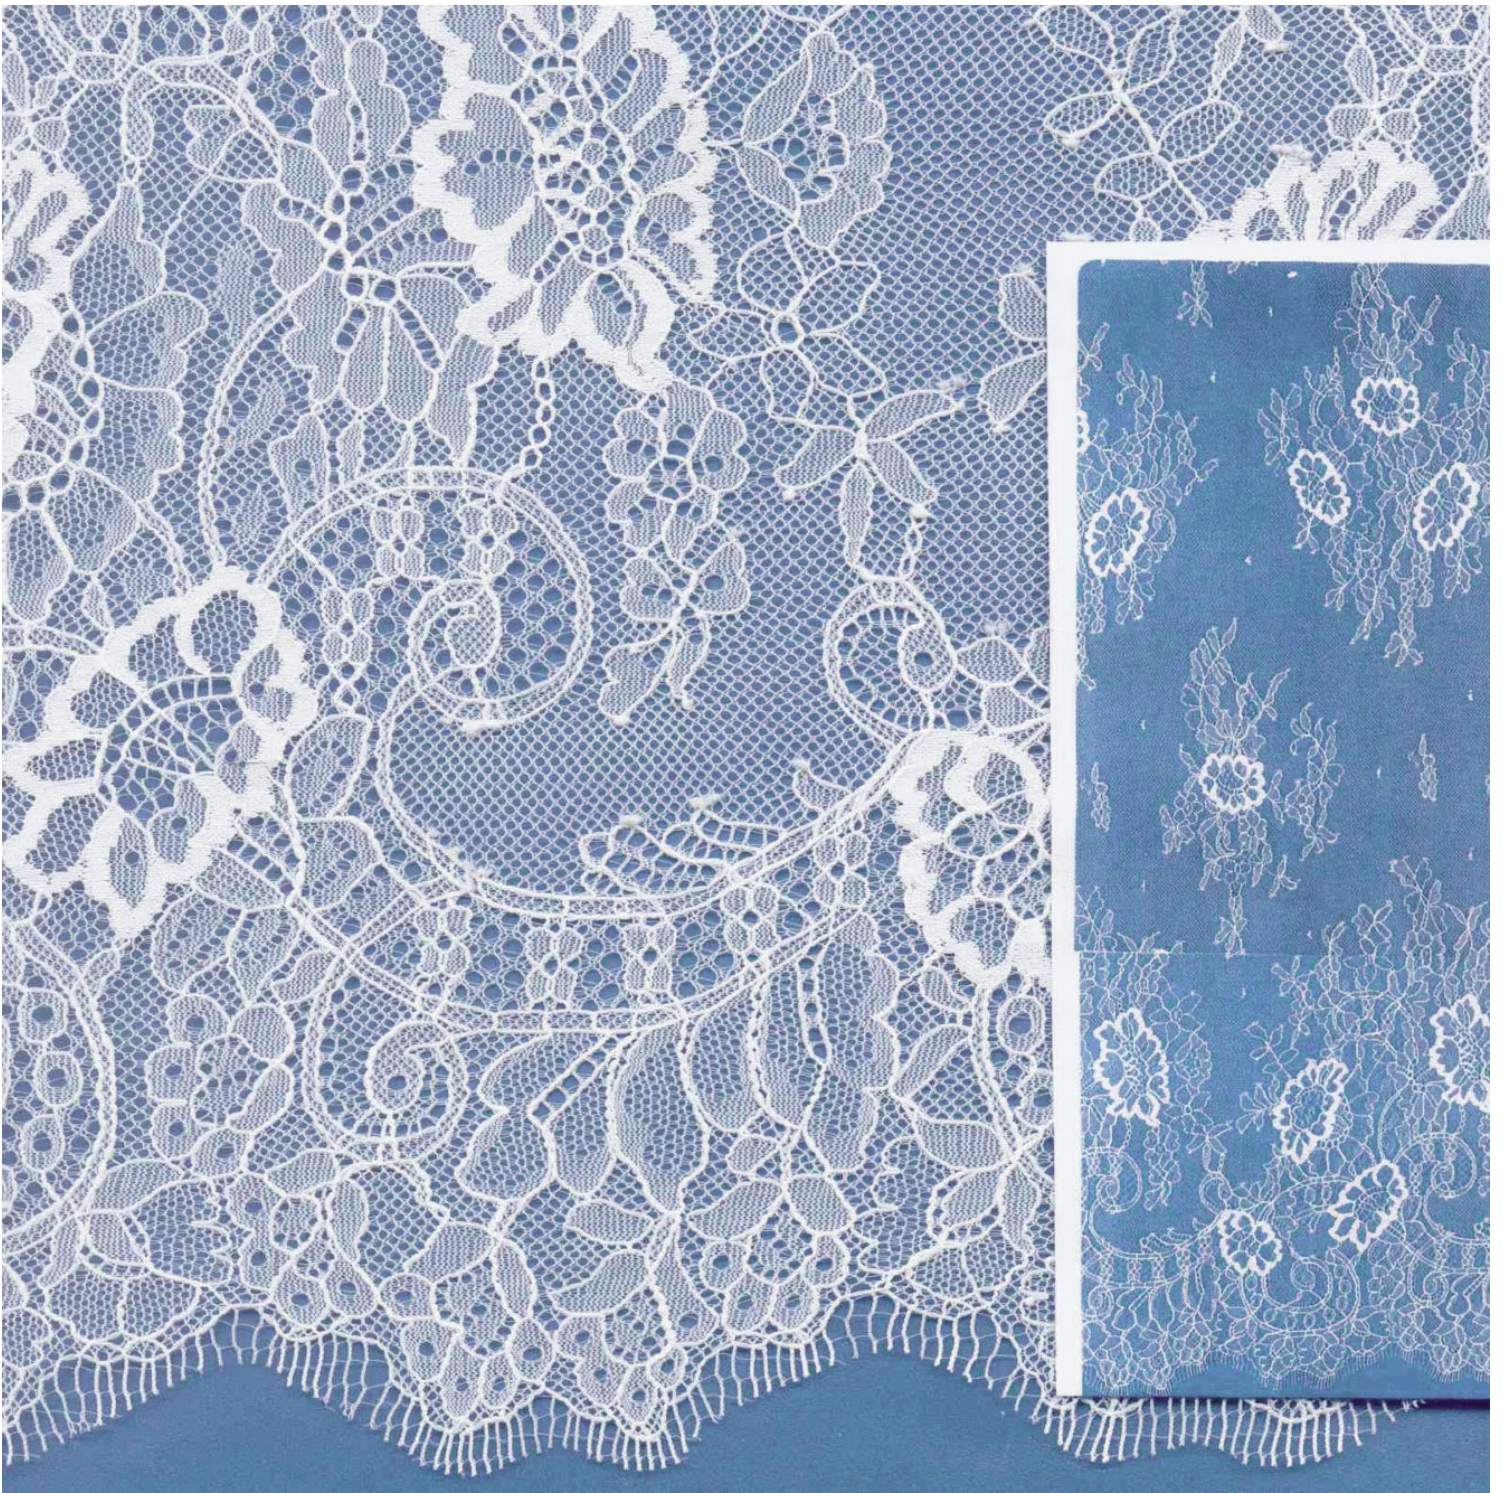

KLAUBER BROTHERS, INC.

RIGID CLIPPED - GALLOONS

ITEM: 3035

RASCHEL CROSS BAND 52/54" (132/137 cm) GALLOON 100N