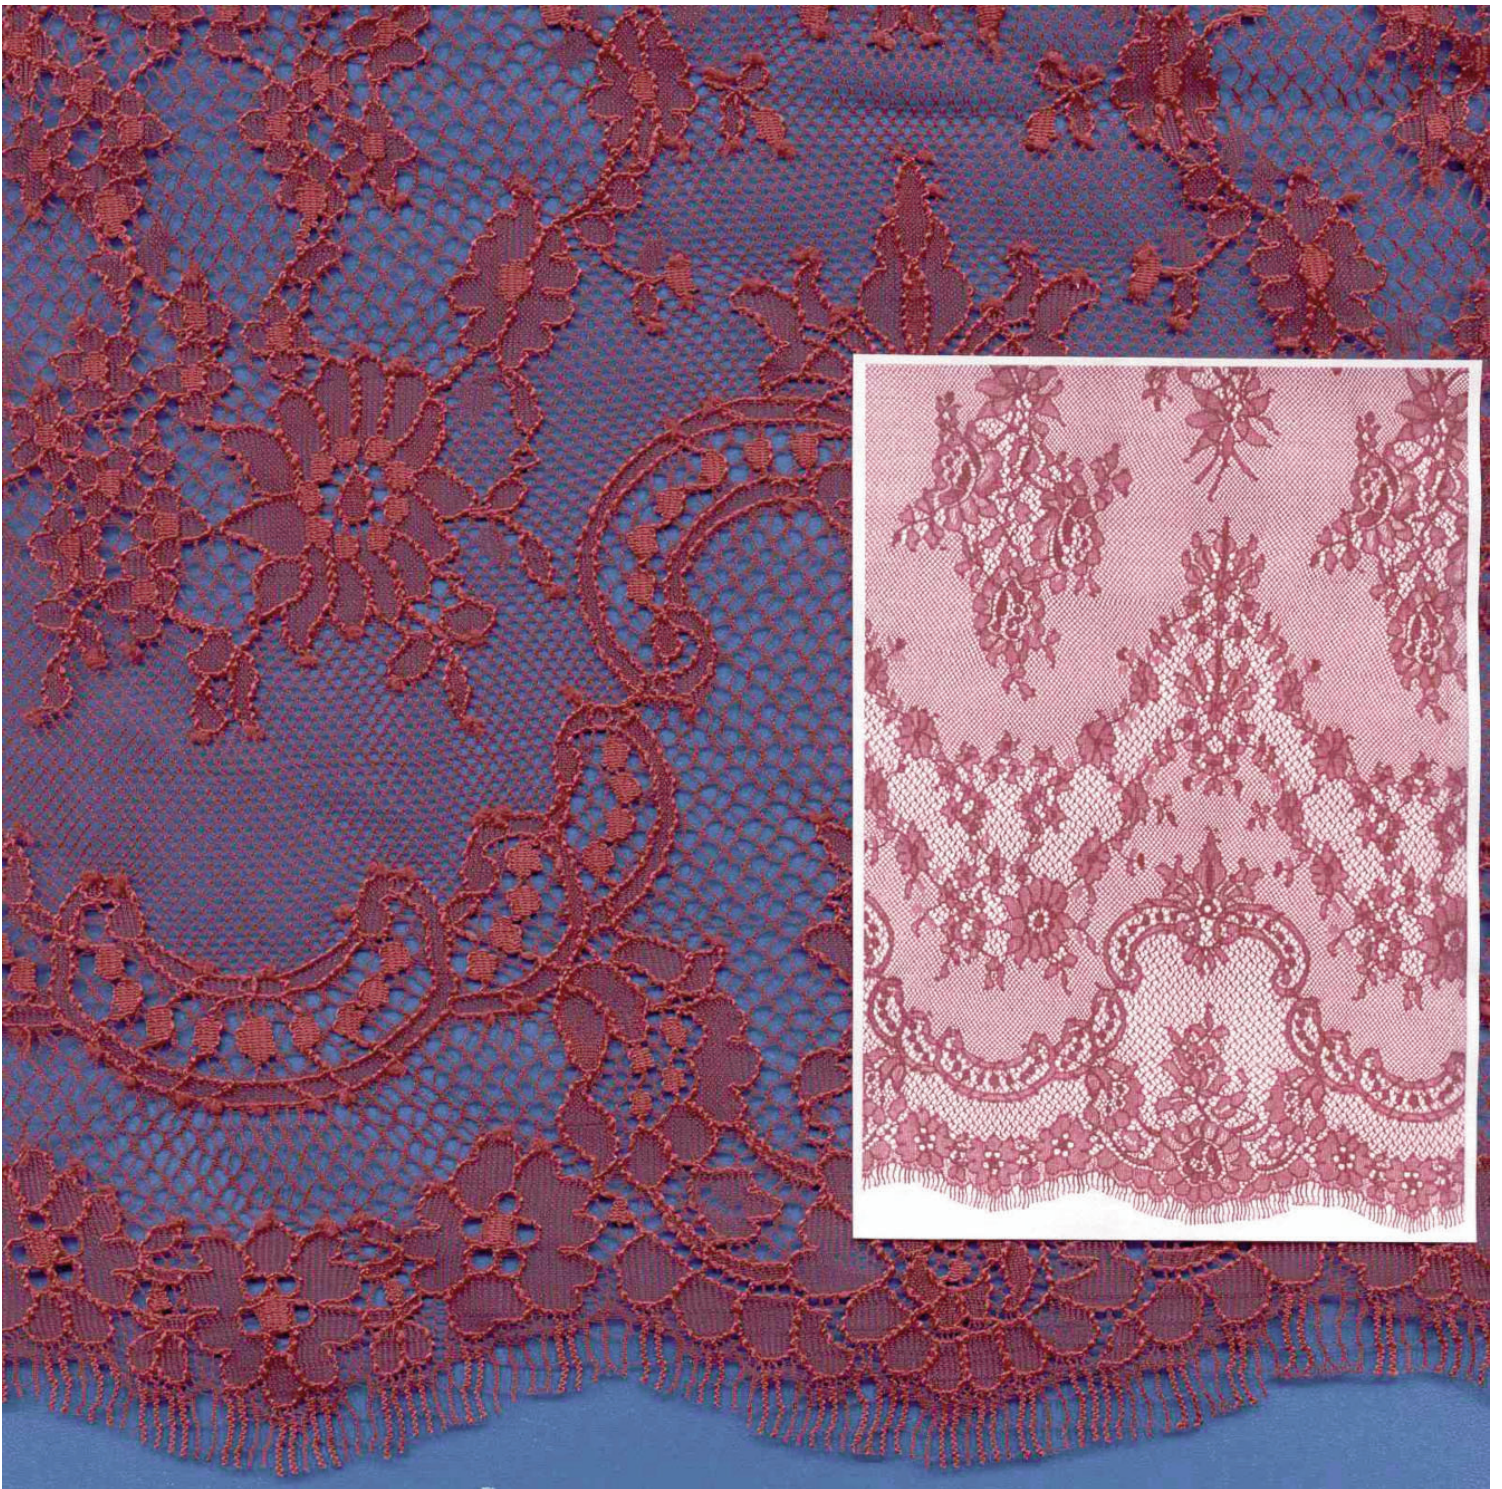

KLAUBER BROTHERS, INC.

RIGID CLIPPED - GALLOONS

ITEM: 3885 45 RASCHEL CROSS BAND 45/47" (114/119 cm) GALLOON 100N