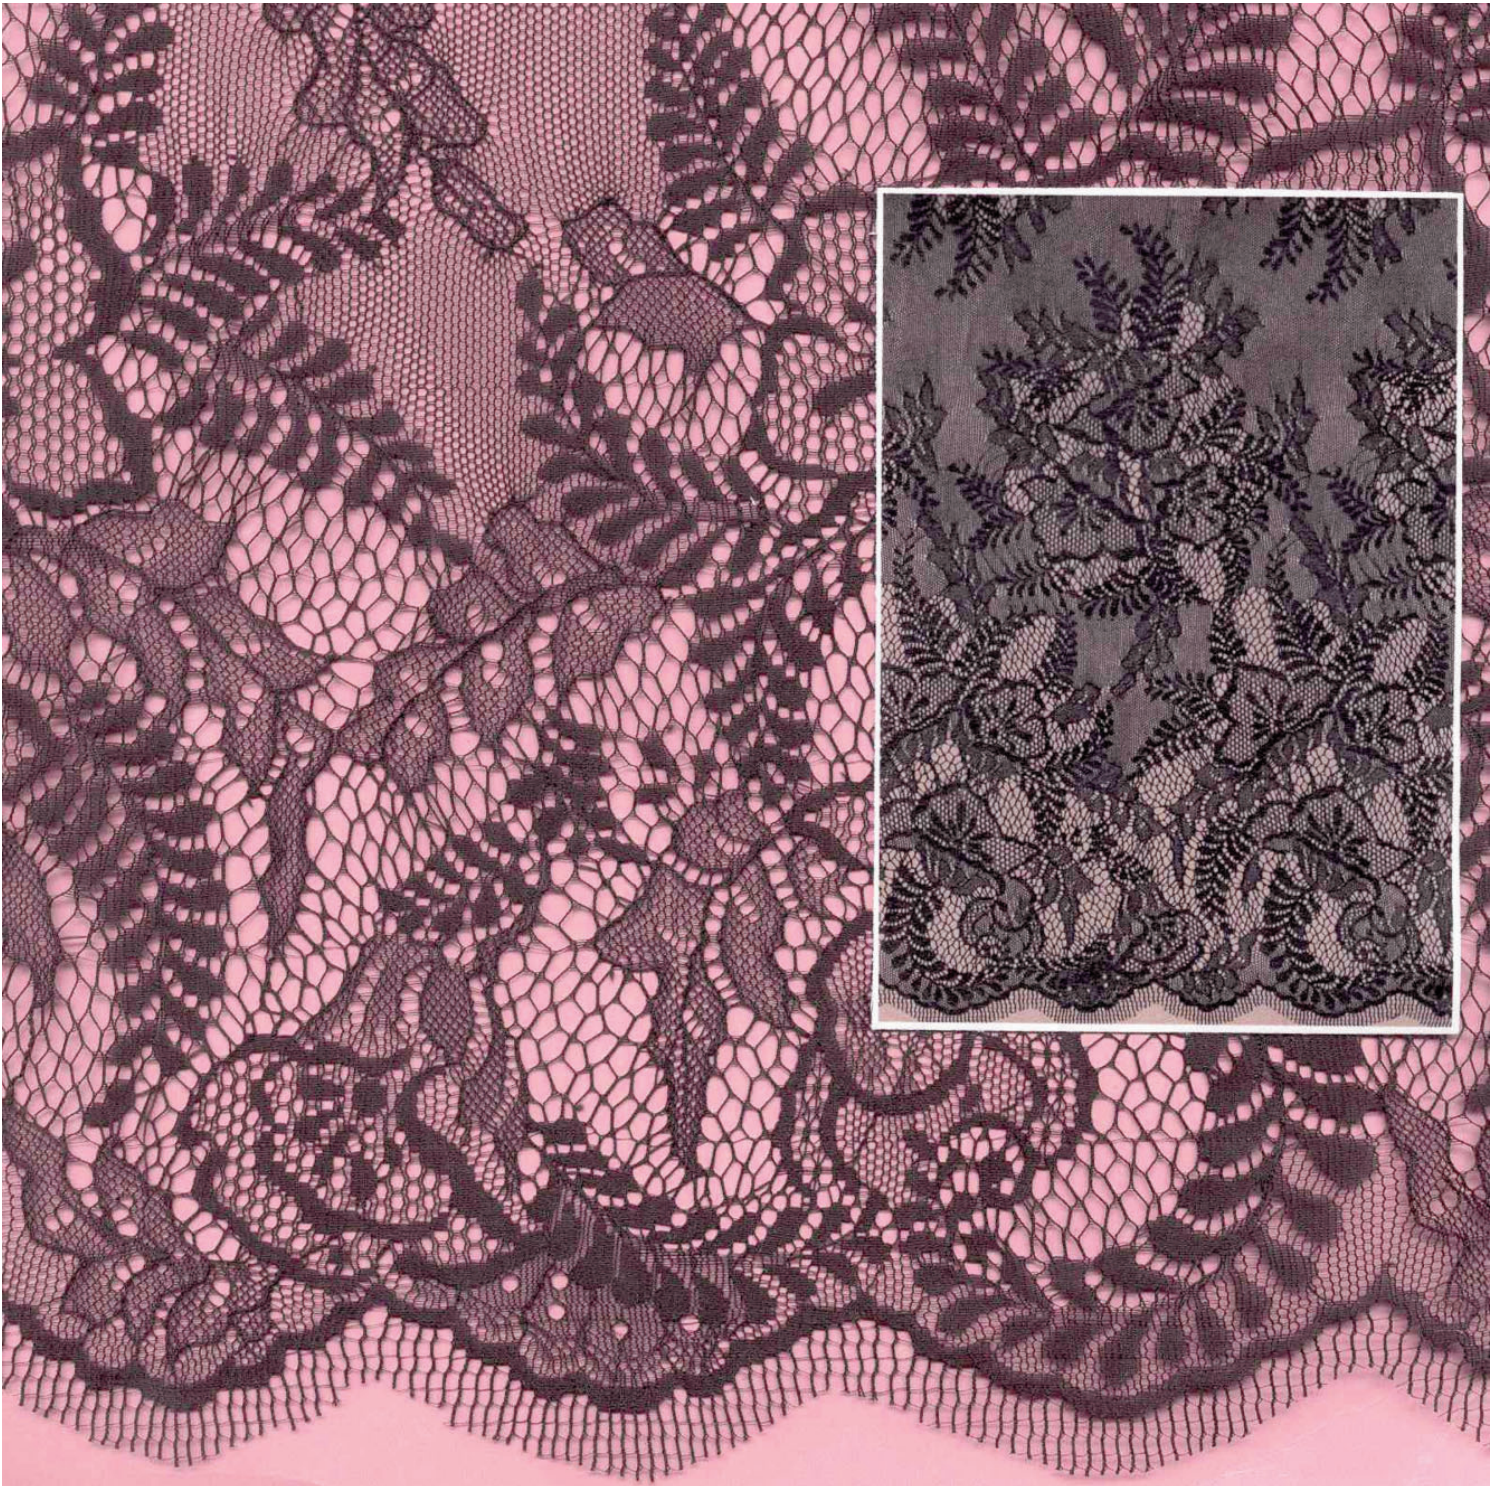

KLAUBER BROTHERS, INC.

RIGID CLIPPED - GALLOONS

ITEM: 3956 46 RASCHEL CROSS BAND 45/46" (114/117 cm) GALLOON 100N