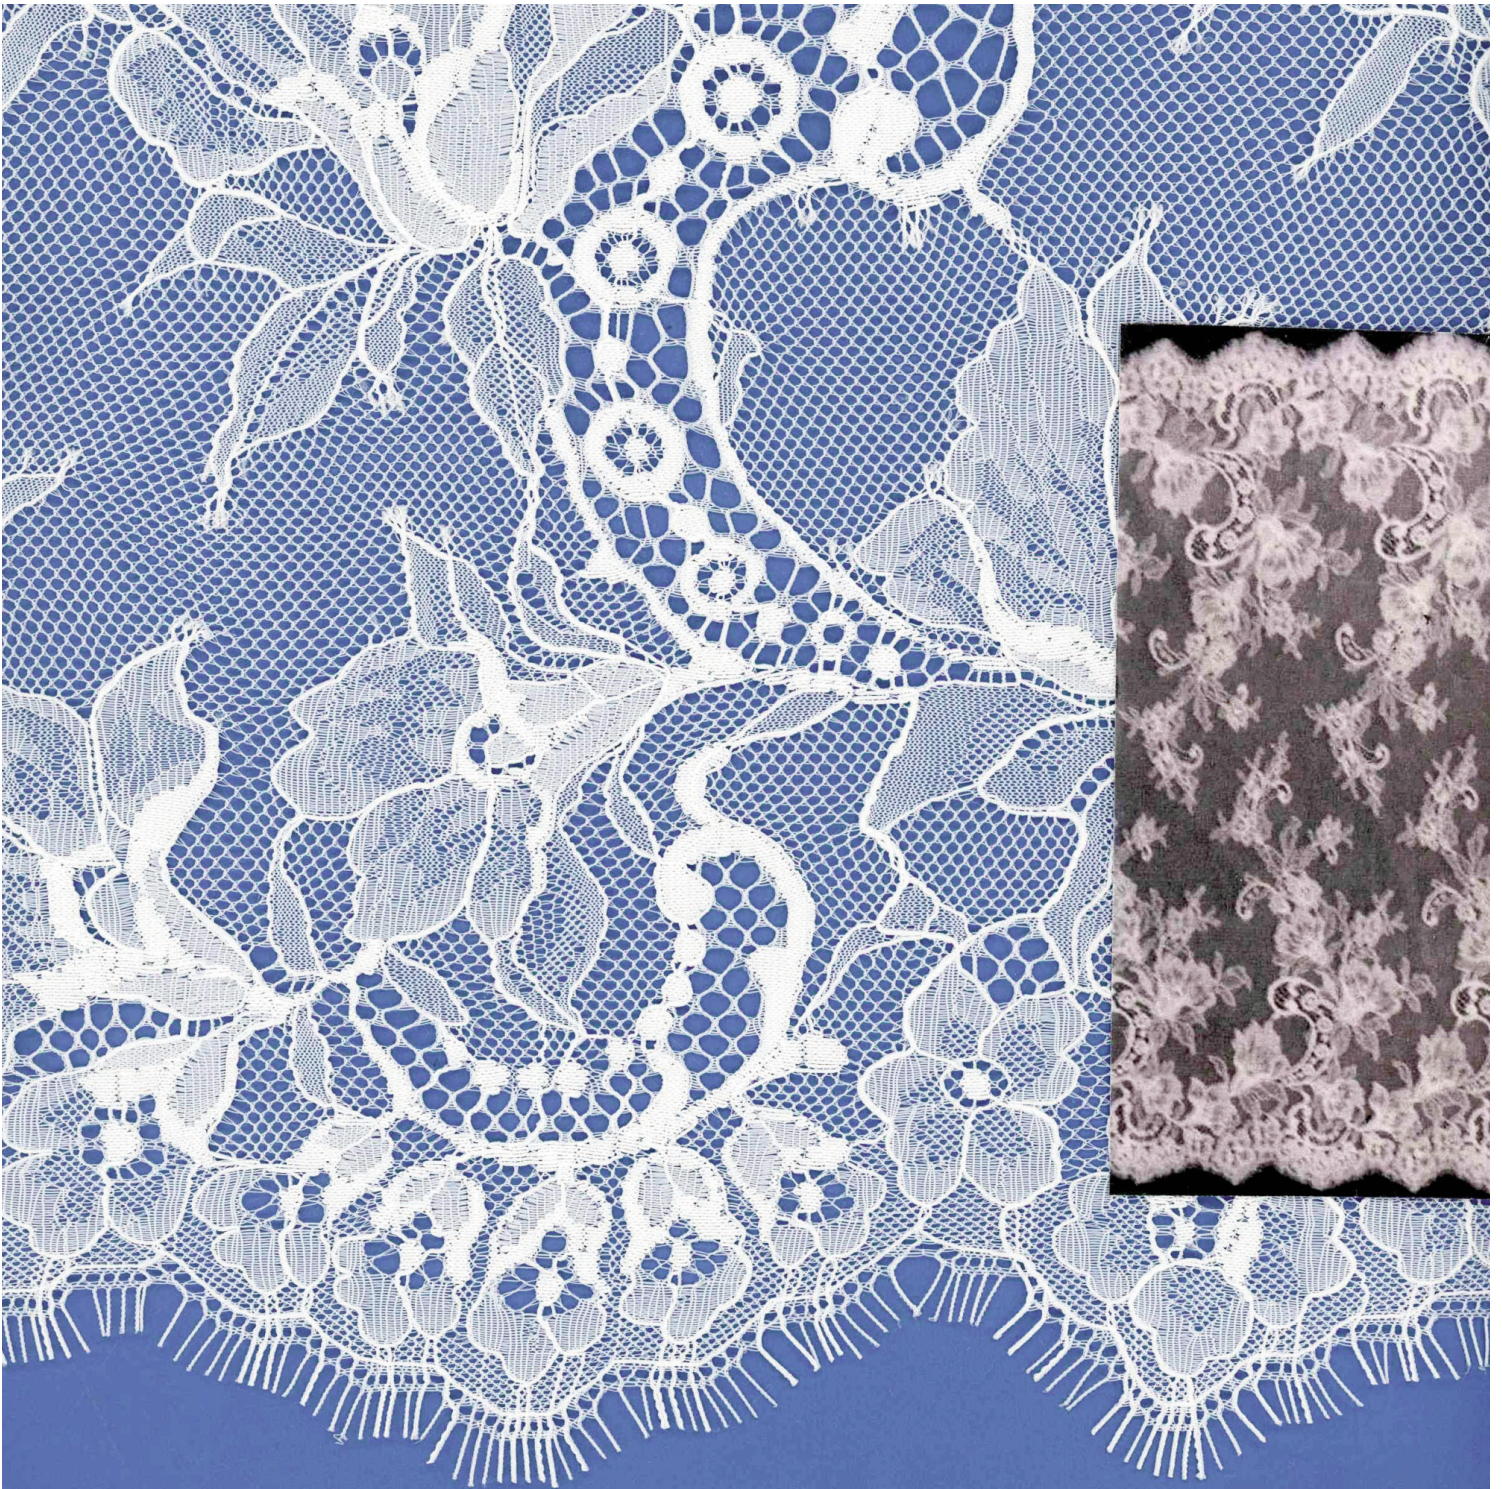

KLAUBER BROTHERS, INC.

RIGID CLIPPED - GALLOONS

ITEM: 911083 A RASCHEL CROSS BAND 31/33" (79/84 cm) GALLOON 100N