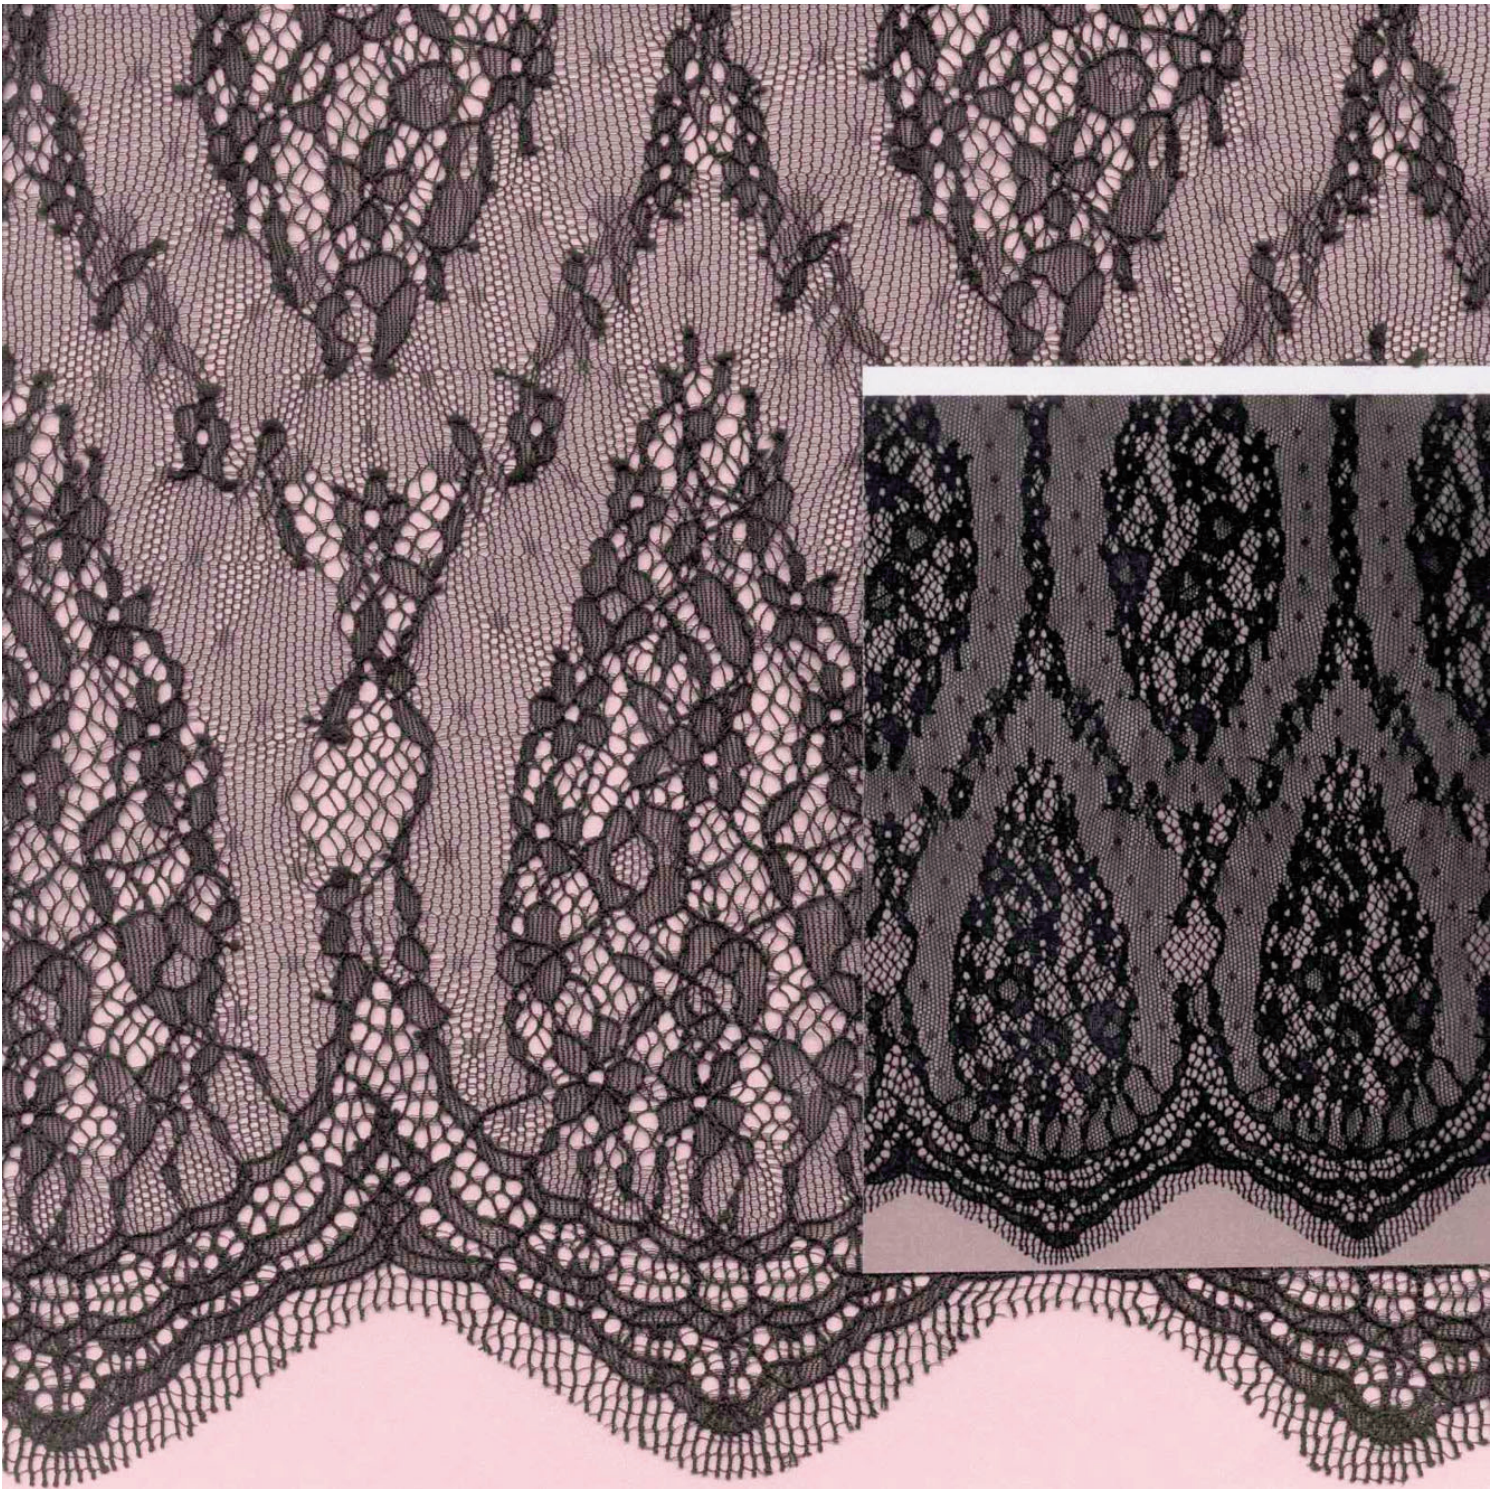

KLAUBER BROTHERS, INC.

RIGID CLIPPED - GALLOONS

ITEM: 3965 RM/37 RASCHEL CROSS BAND 37/39" (94/99 cm) GALLOON 100N