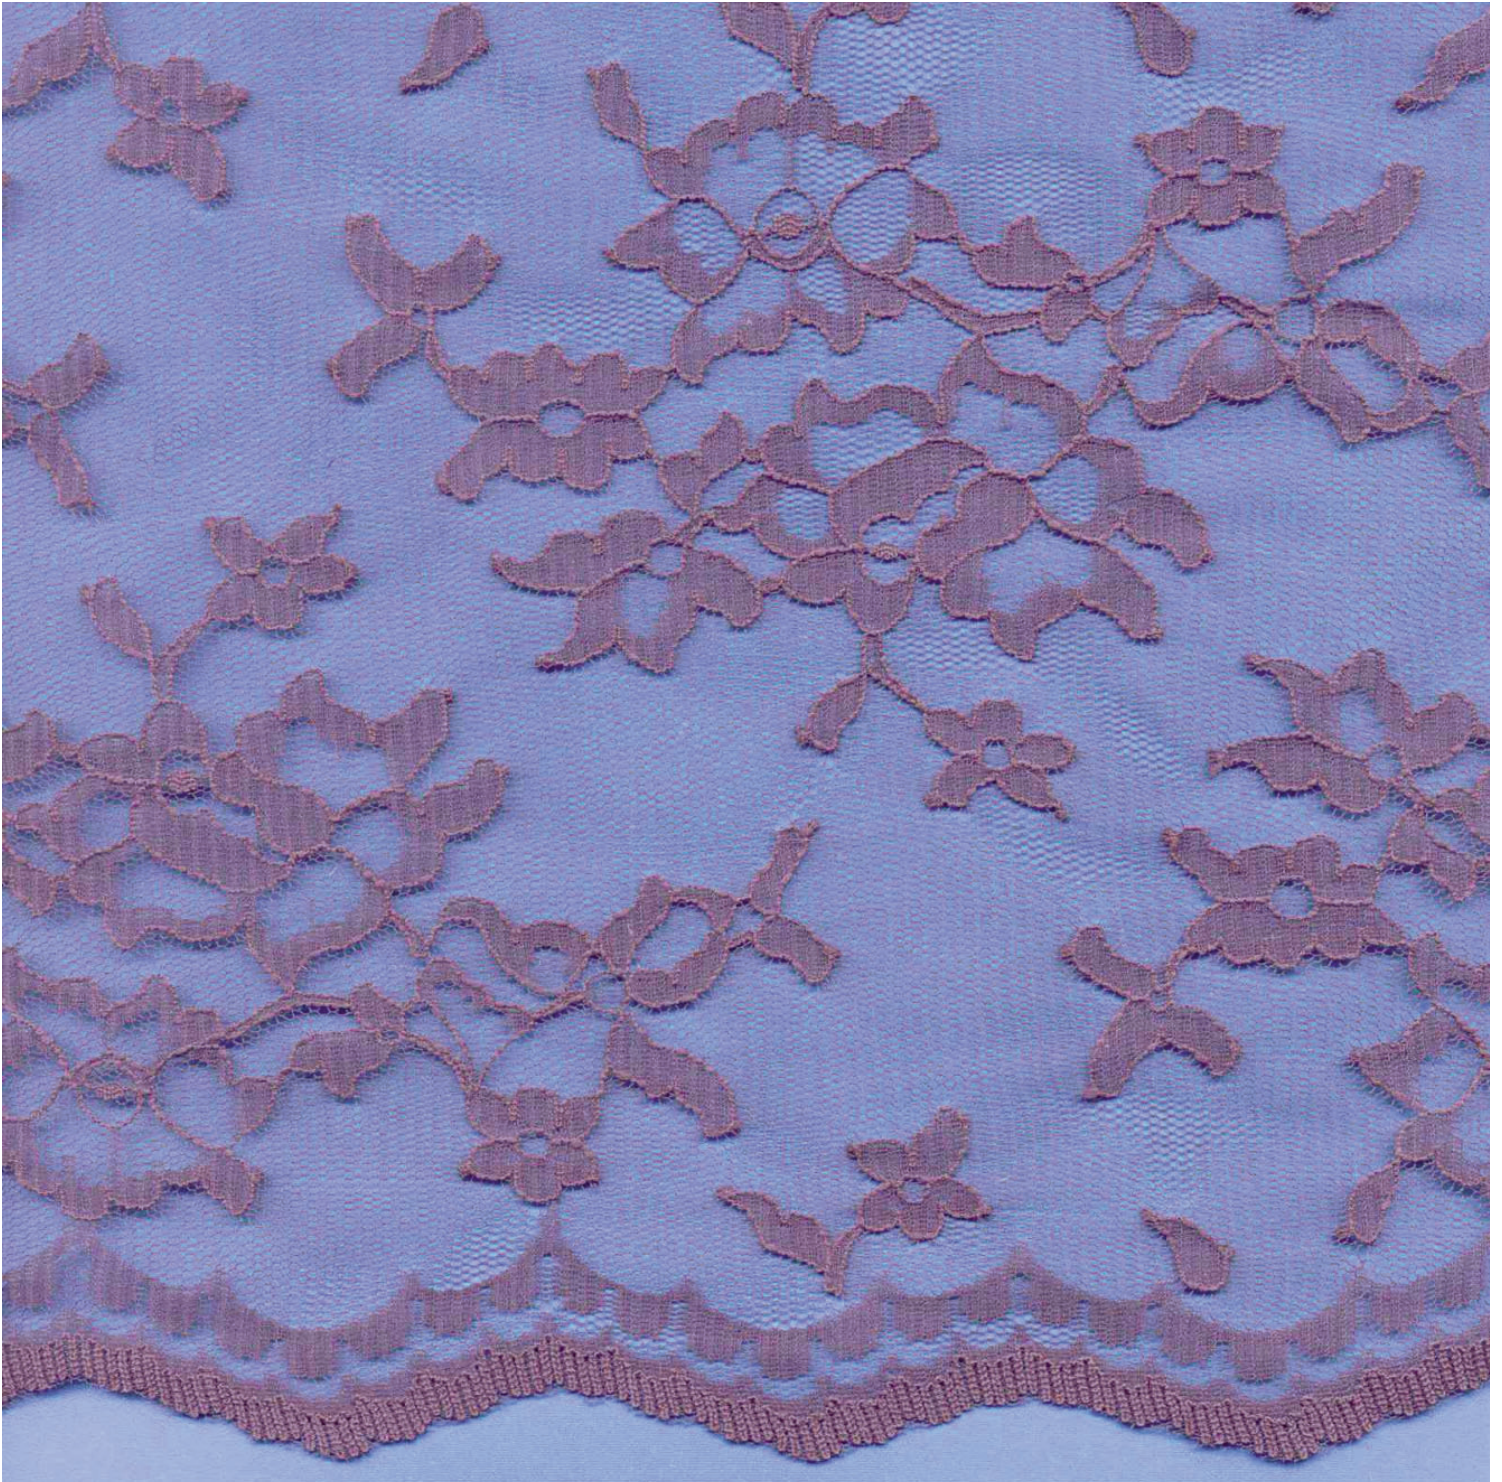

KLAUBER BROTHERS, INC.

RIGID CLIPPED - GALLOONS

ITEM: 29648 H RASCHEL JACQUARDTRONIC 58/60" (147/152 cm) GALLOON 100N