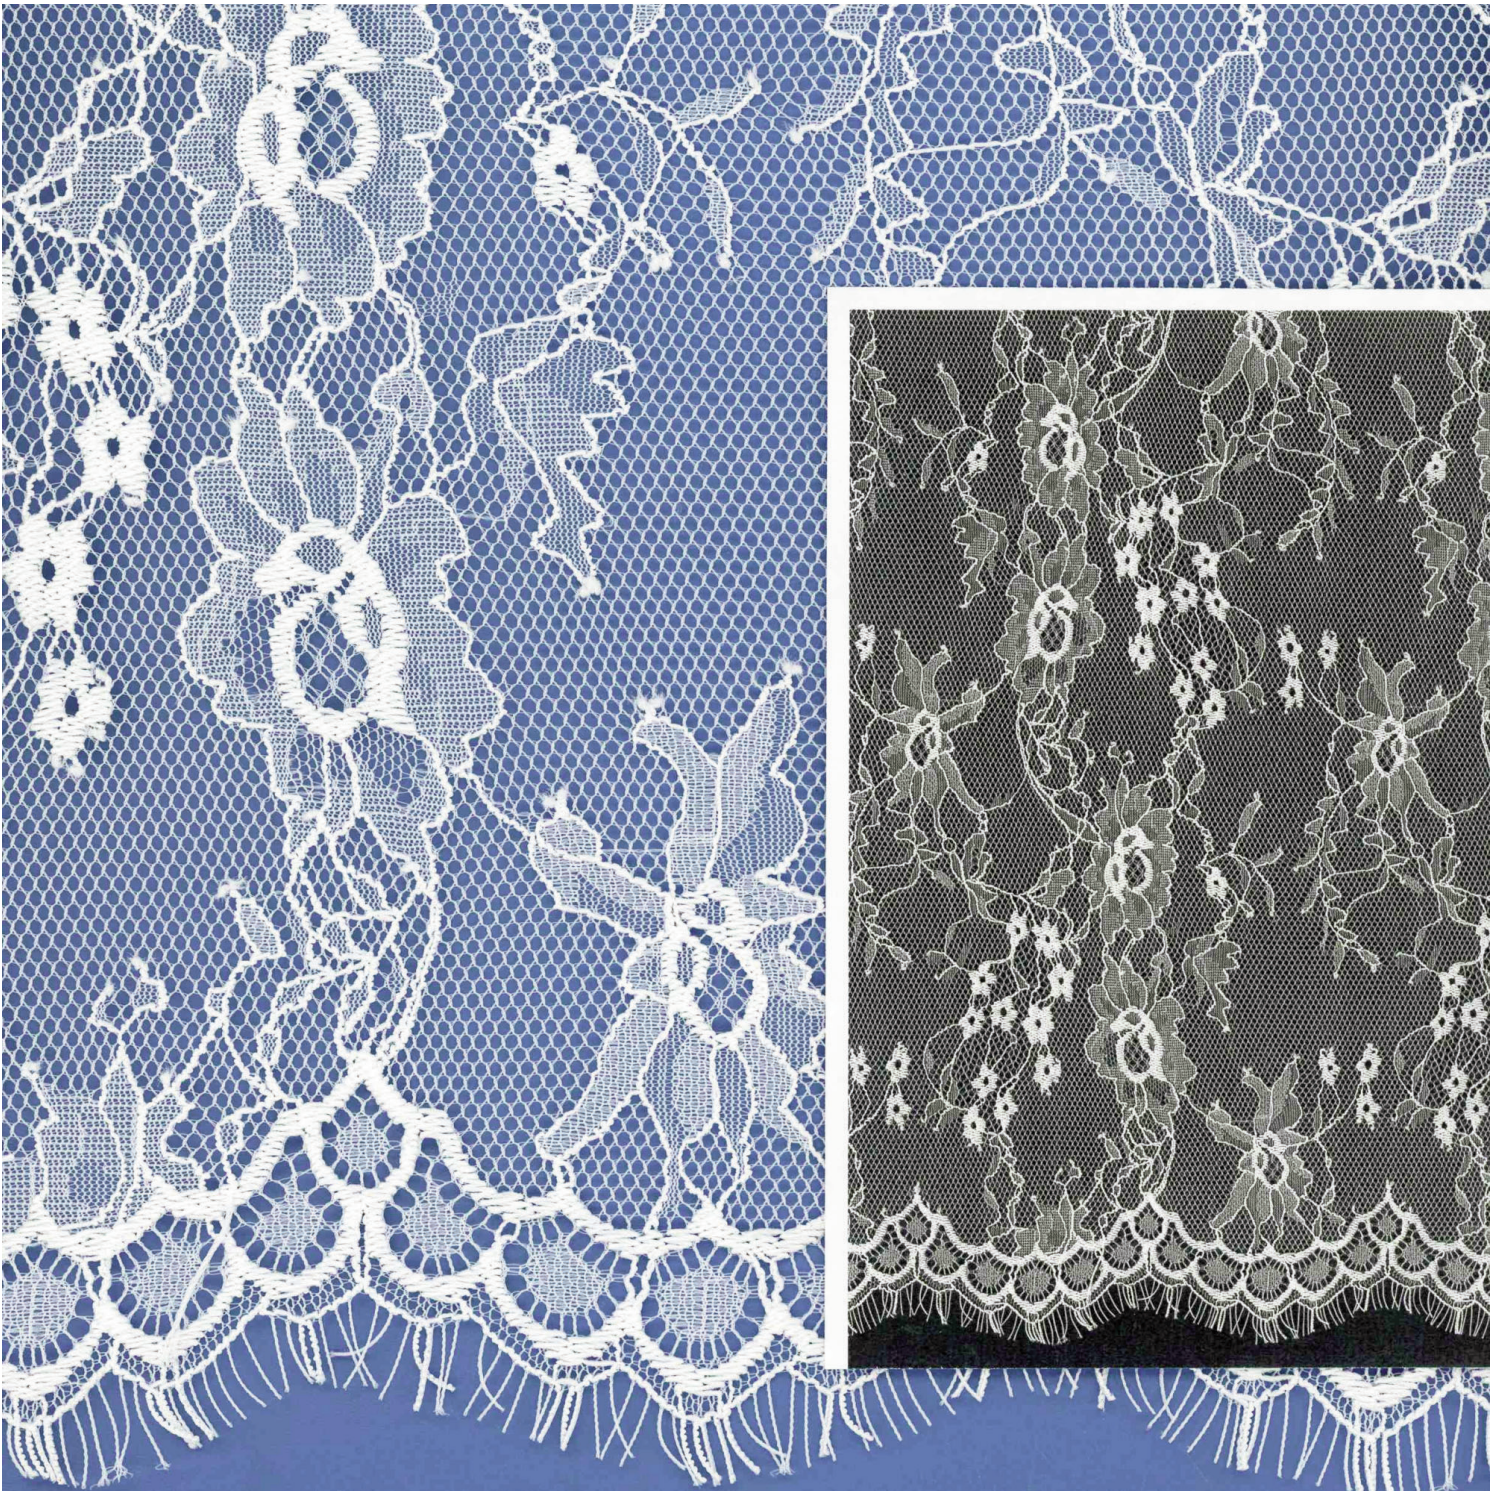

KLAUBER BROTHERS, INC.

RIGID CLIPPED - GALLOONS

ITEM: 300117 X RASCHEL CROSS BAND 57/59" (145/150 cm) GALLOON 100N