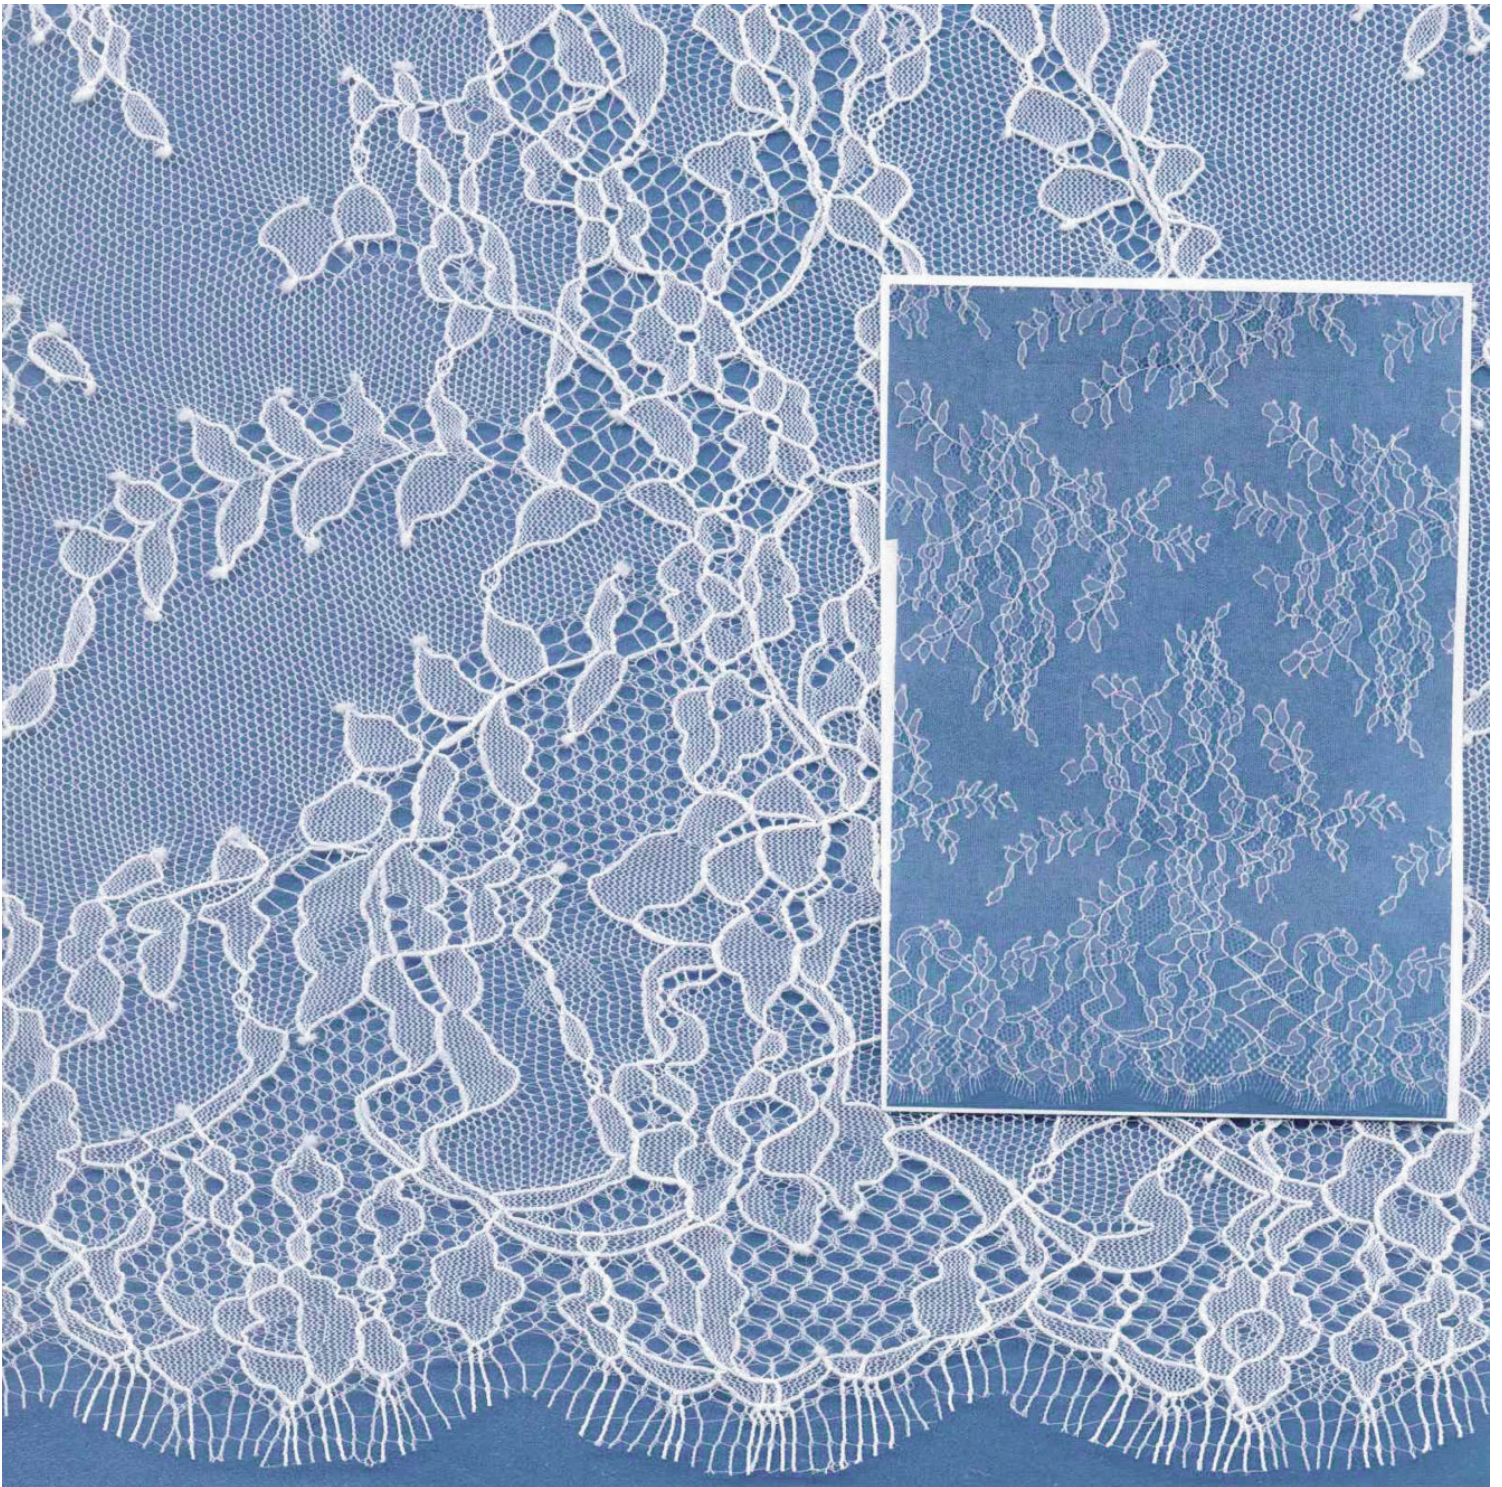

KLAUBER BROTHERS, INC.

RIGID CLIPPED - GALLOONS

ITEM: 3988 F/36 RASHEL CROSS BAND 36/37" (91/94 cm) GALLOON 100N