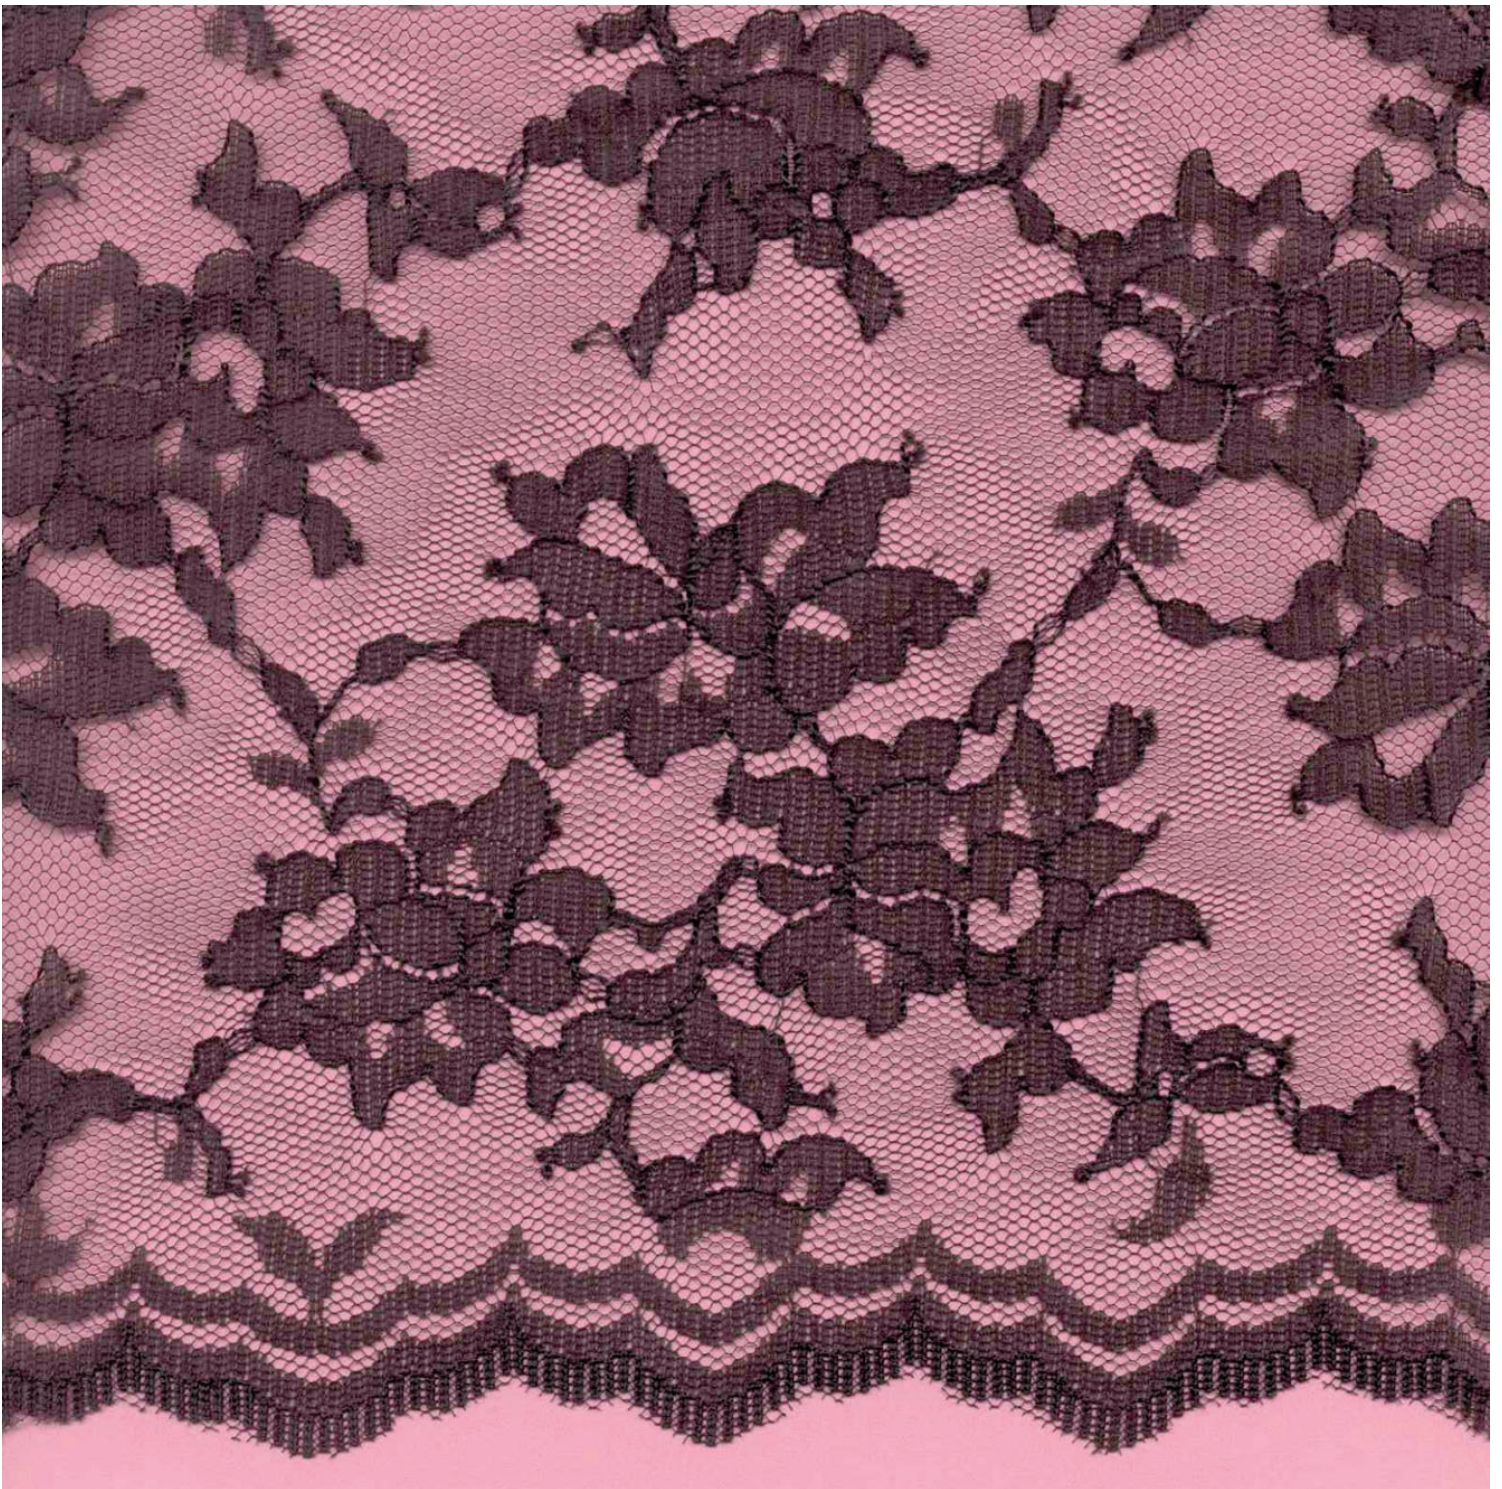

KLAUBER BROTHERS, INC.

RIGID CLIPPED - GALLOONS

ITEM: 1619 N RASCHEL 58/60" (147/152 cm) GALLOON 100N