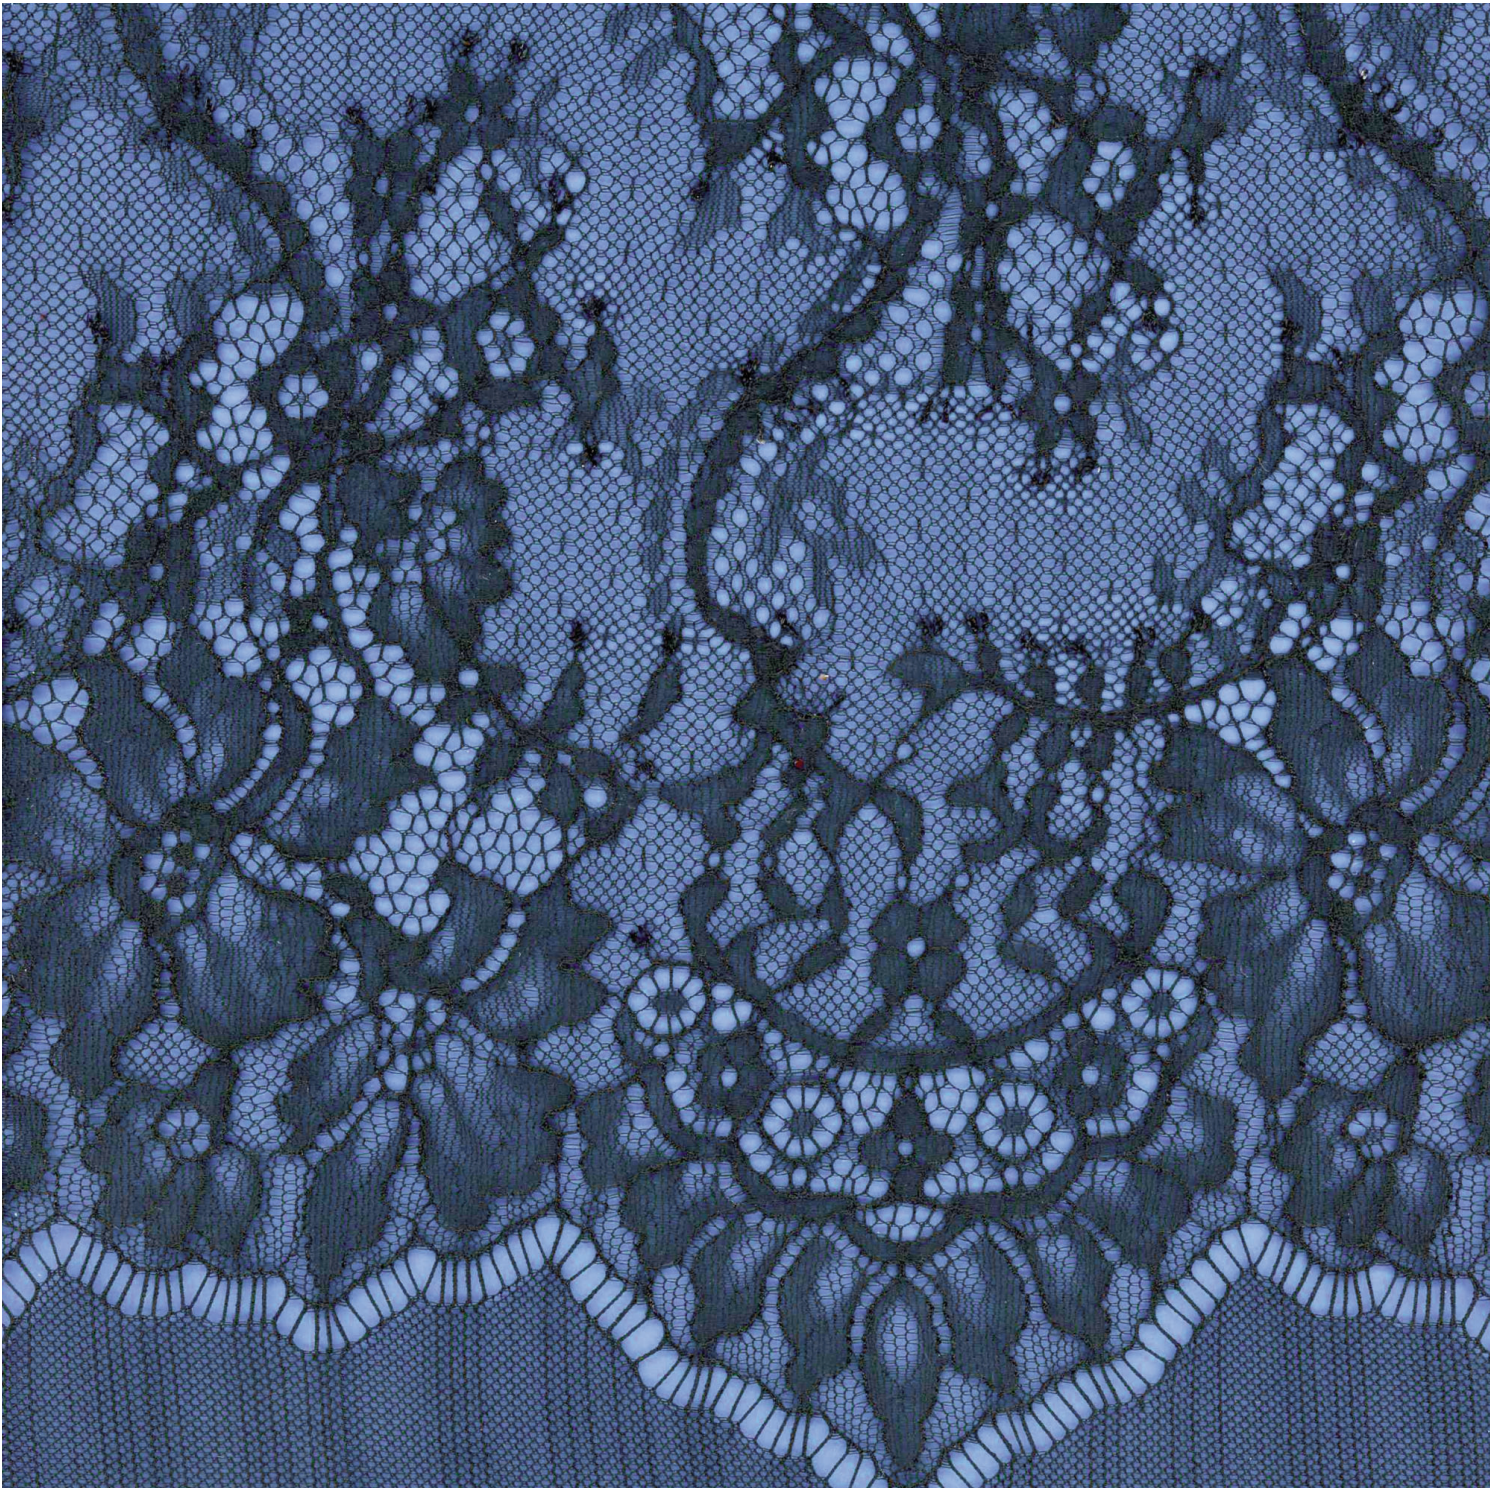

KLAUBER BROTHERS, INC.

RIGID CLIPPED - GALLOONS

ITEM: 911204

RASCHEL CROSS BAND 57/59" (145/150 cm) GALLOON 100N