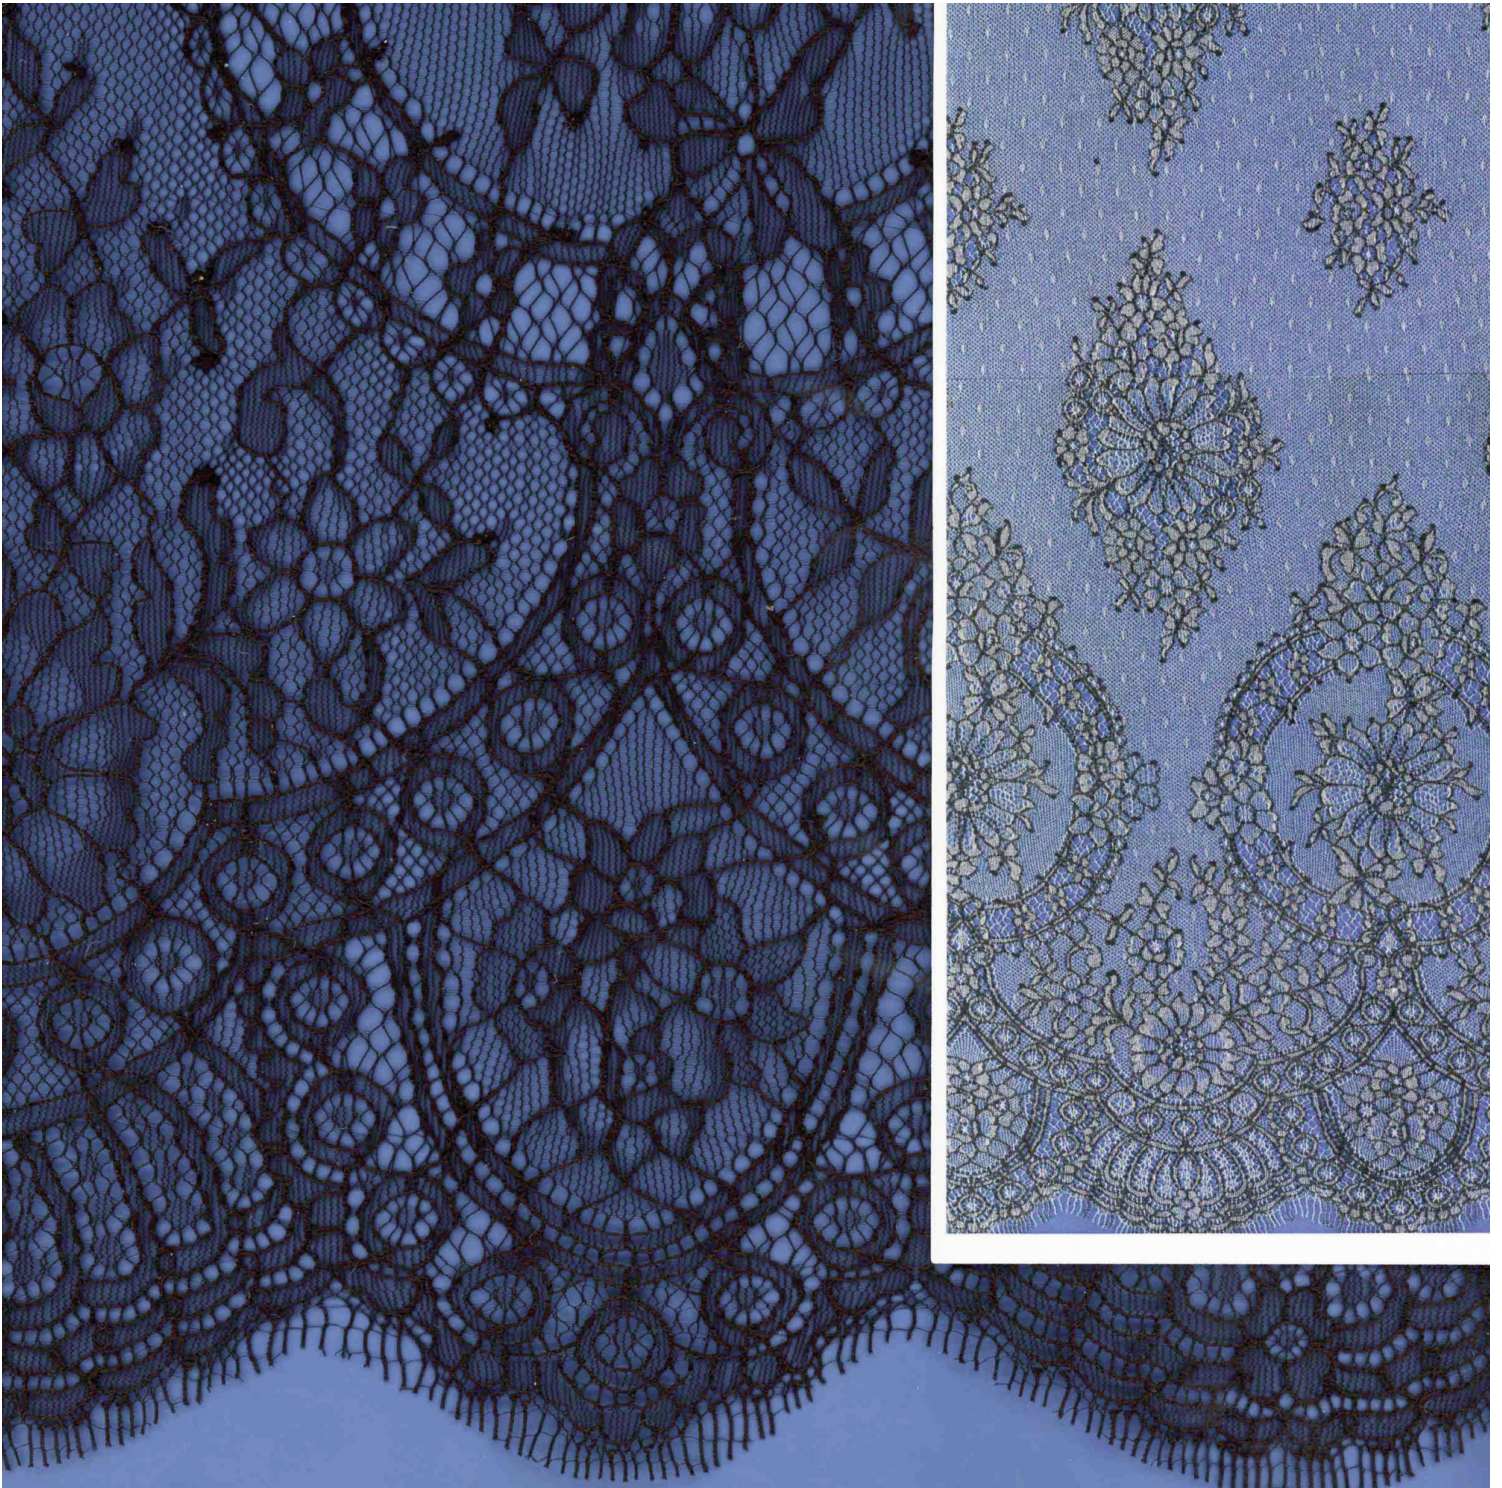

KLAUBER BROTHERS, INC.

RIGID CLIPPED - GALLOONS

ITEM: 3087 CD RASCHEL CROSS BAND 42/44" (107/112 cm) GALLOON
64N 36CP