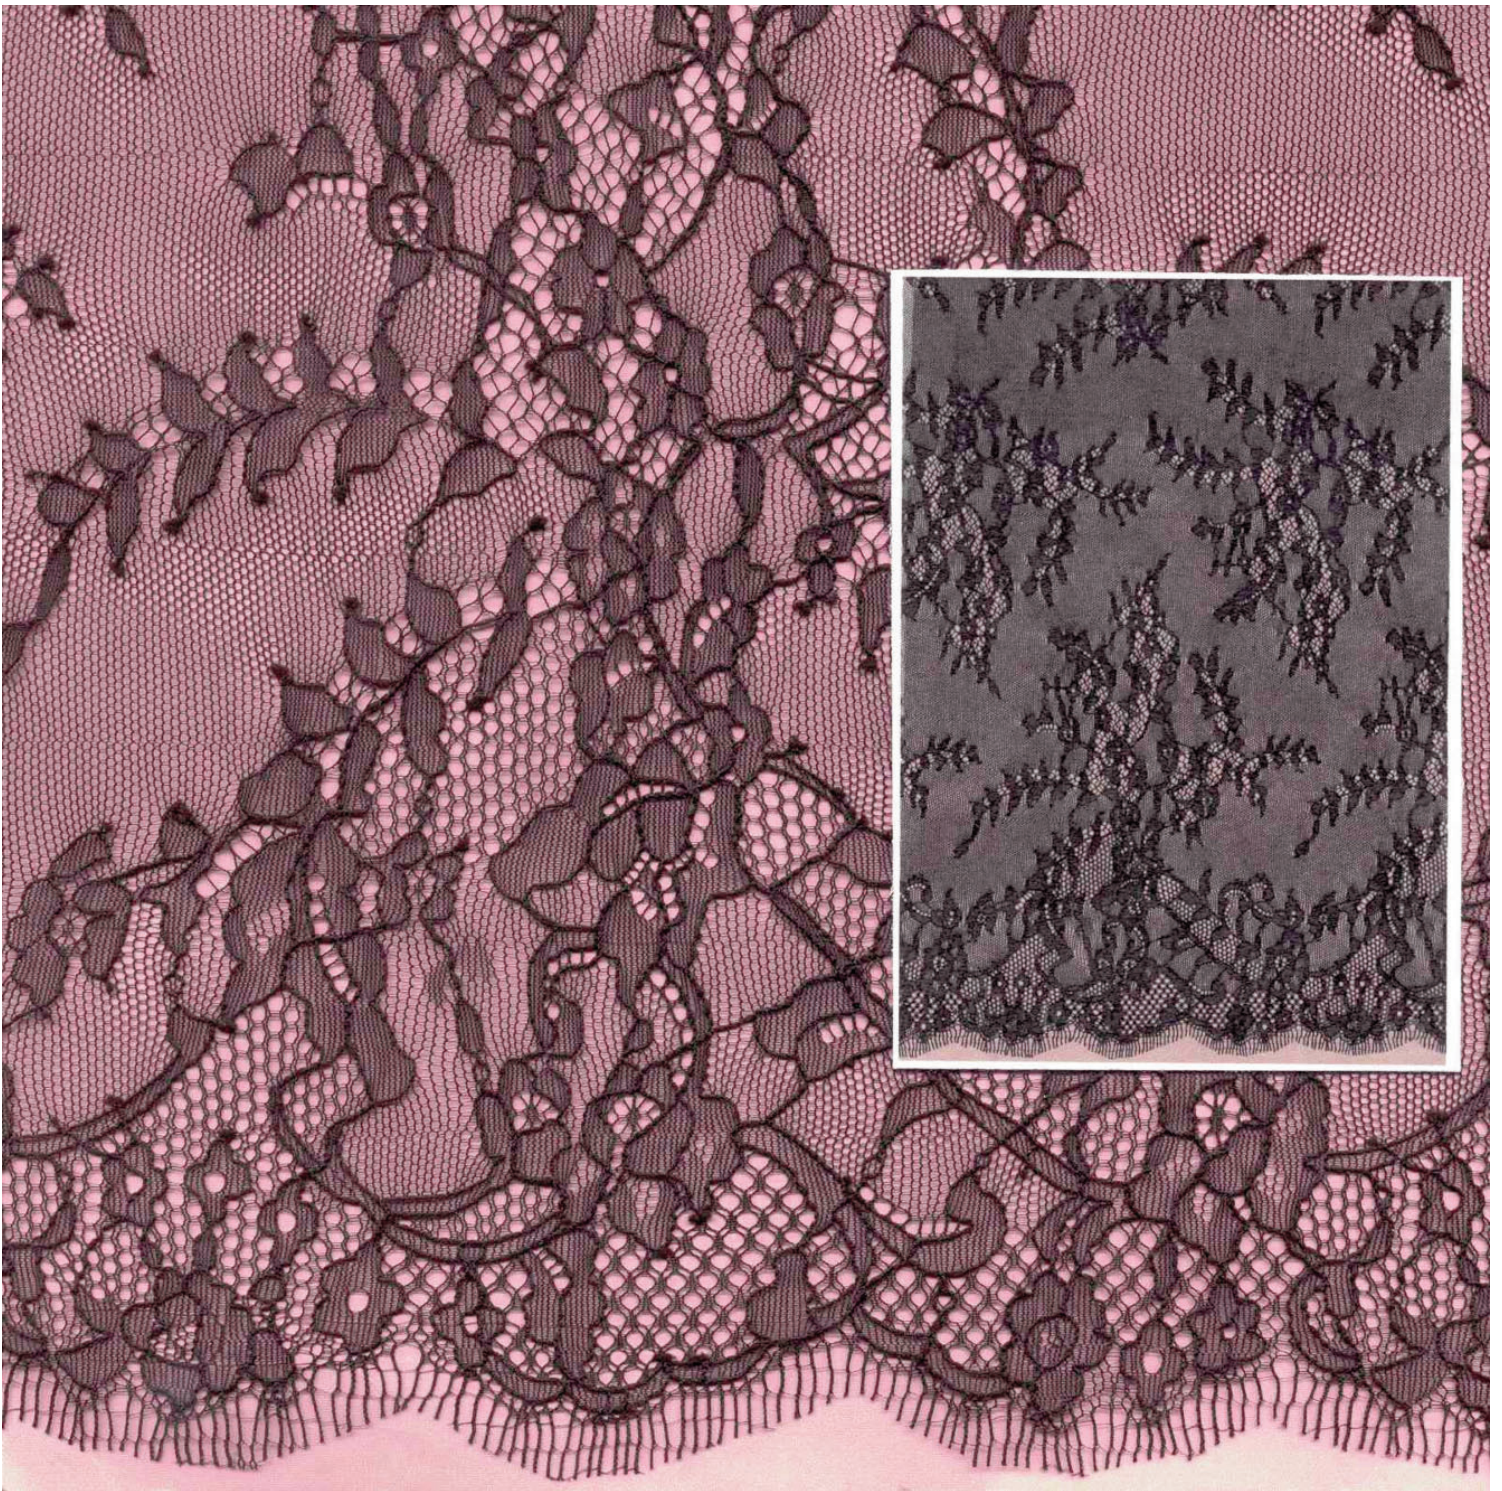

KLAUBER BROTHERS, INC.

RIGID CLIPPED - GALLOONS

ITEM: 3988 N/36 RASCHEL CROSS BAND 36/37" (91/94 cm) GALLOON 100N