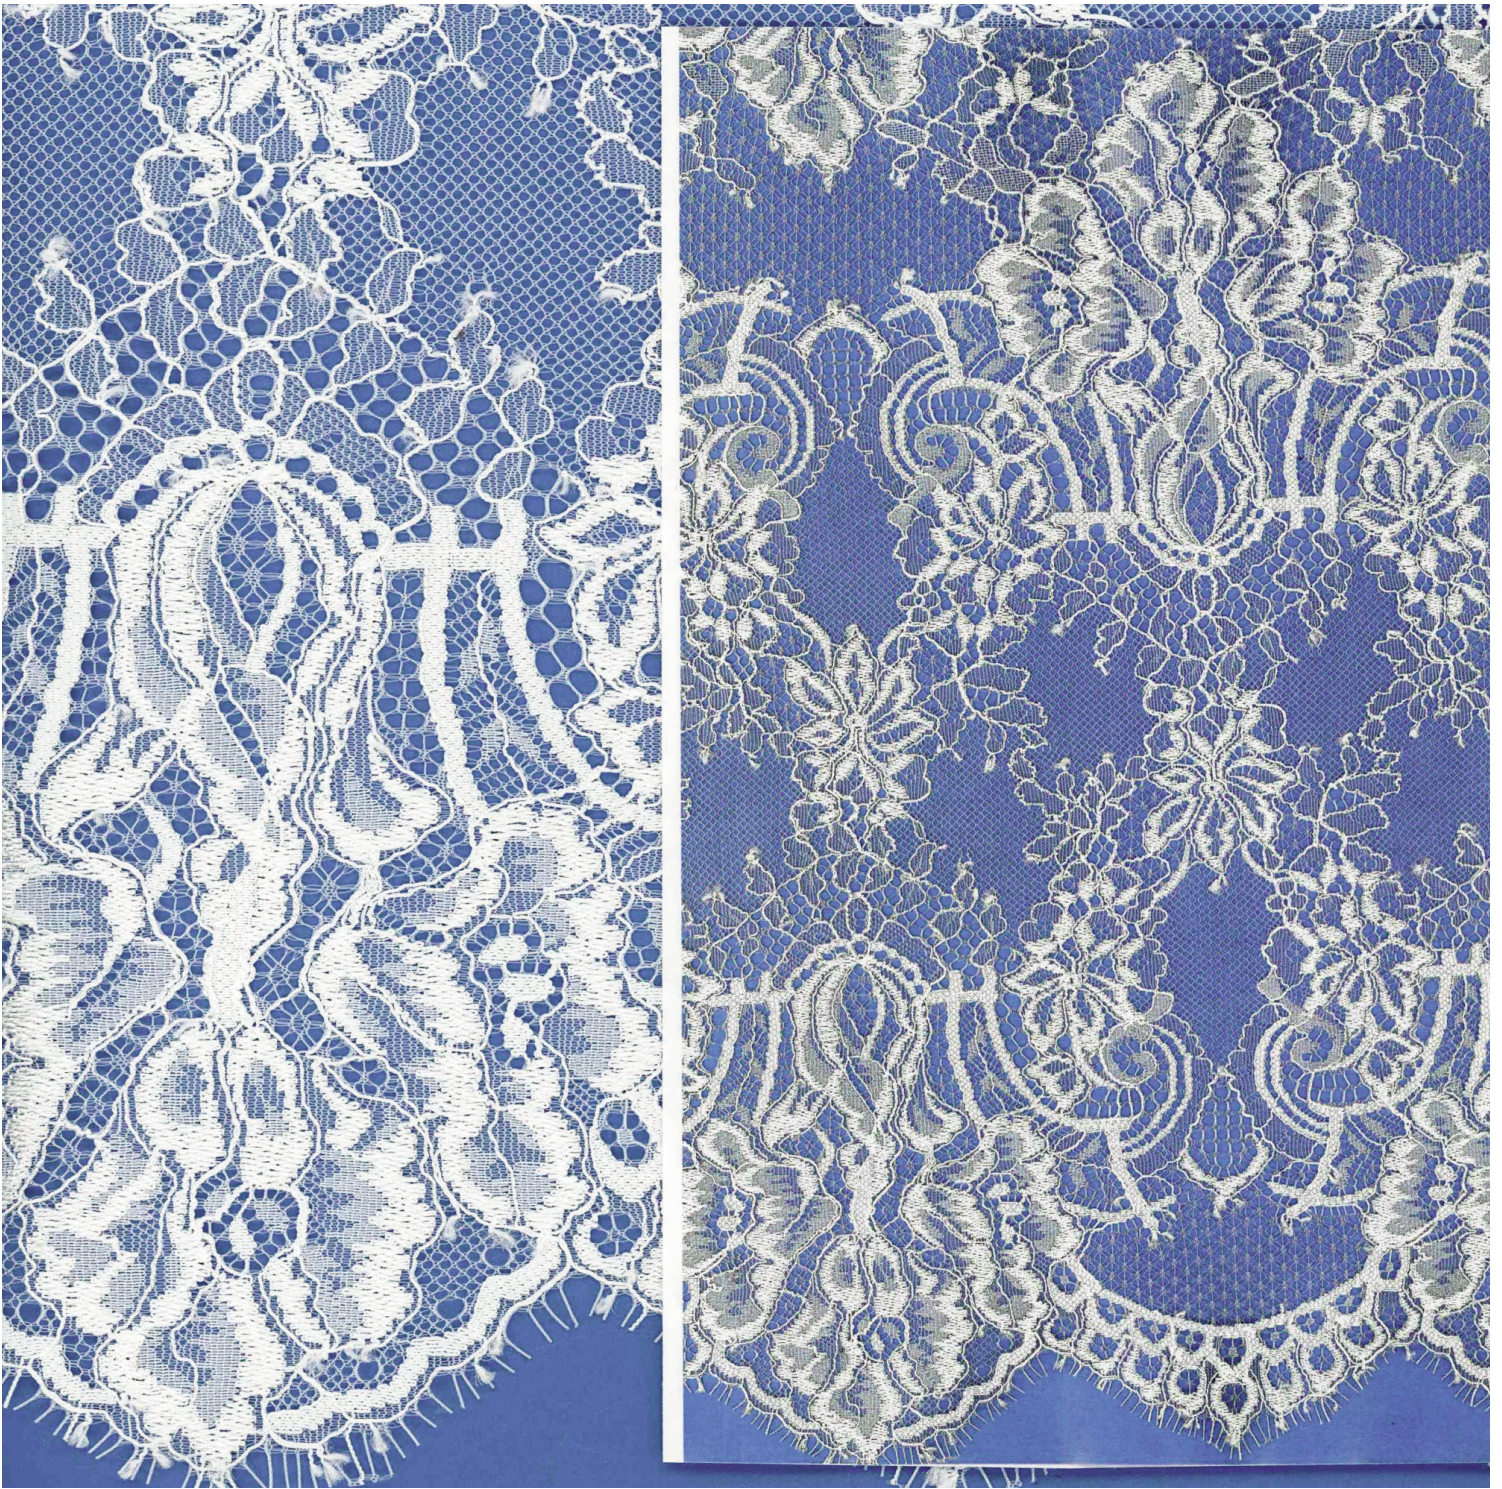

KLAUBER BROTHERS, INC.

RIGID CLIPPED - GALLOONS

ITEM: 911331

RASCHEL CROSS BAND 54/56" (137/142 cm) GALLOON 100N