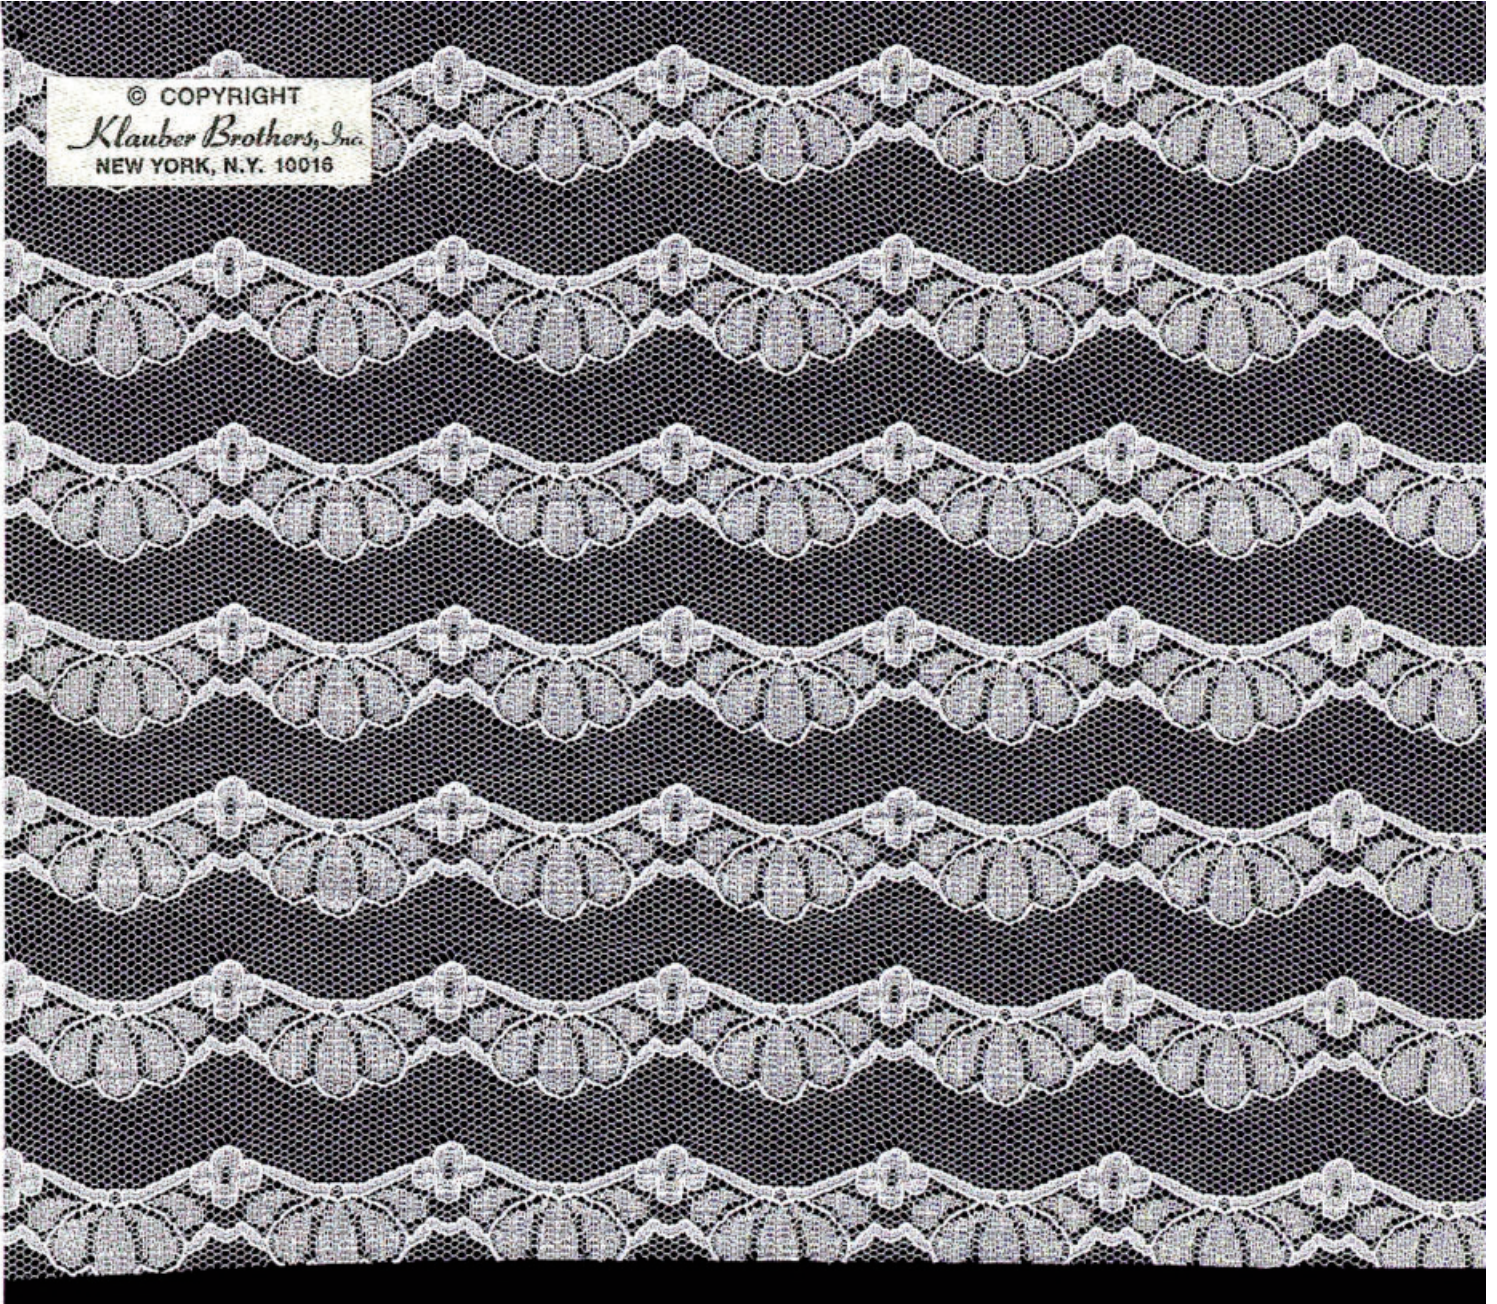

KLAUBER BROTHERS, INC.

RIGID SMALL FLORAL - ALLOVERS

ITEM: 2834 BR/58 RASCHEL 58/60" (147/152 cm) ALLOVER 100P

*** ALSO AVAILABLE ***

2834 RL/58

50P 50R

KLAUBER BROTHERS, INC.

RIGID SMALL FLORAL - ALLOVERS