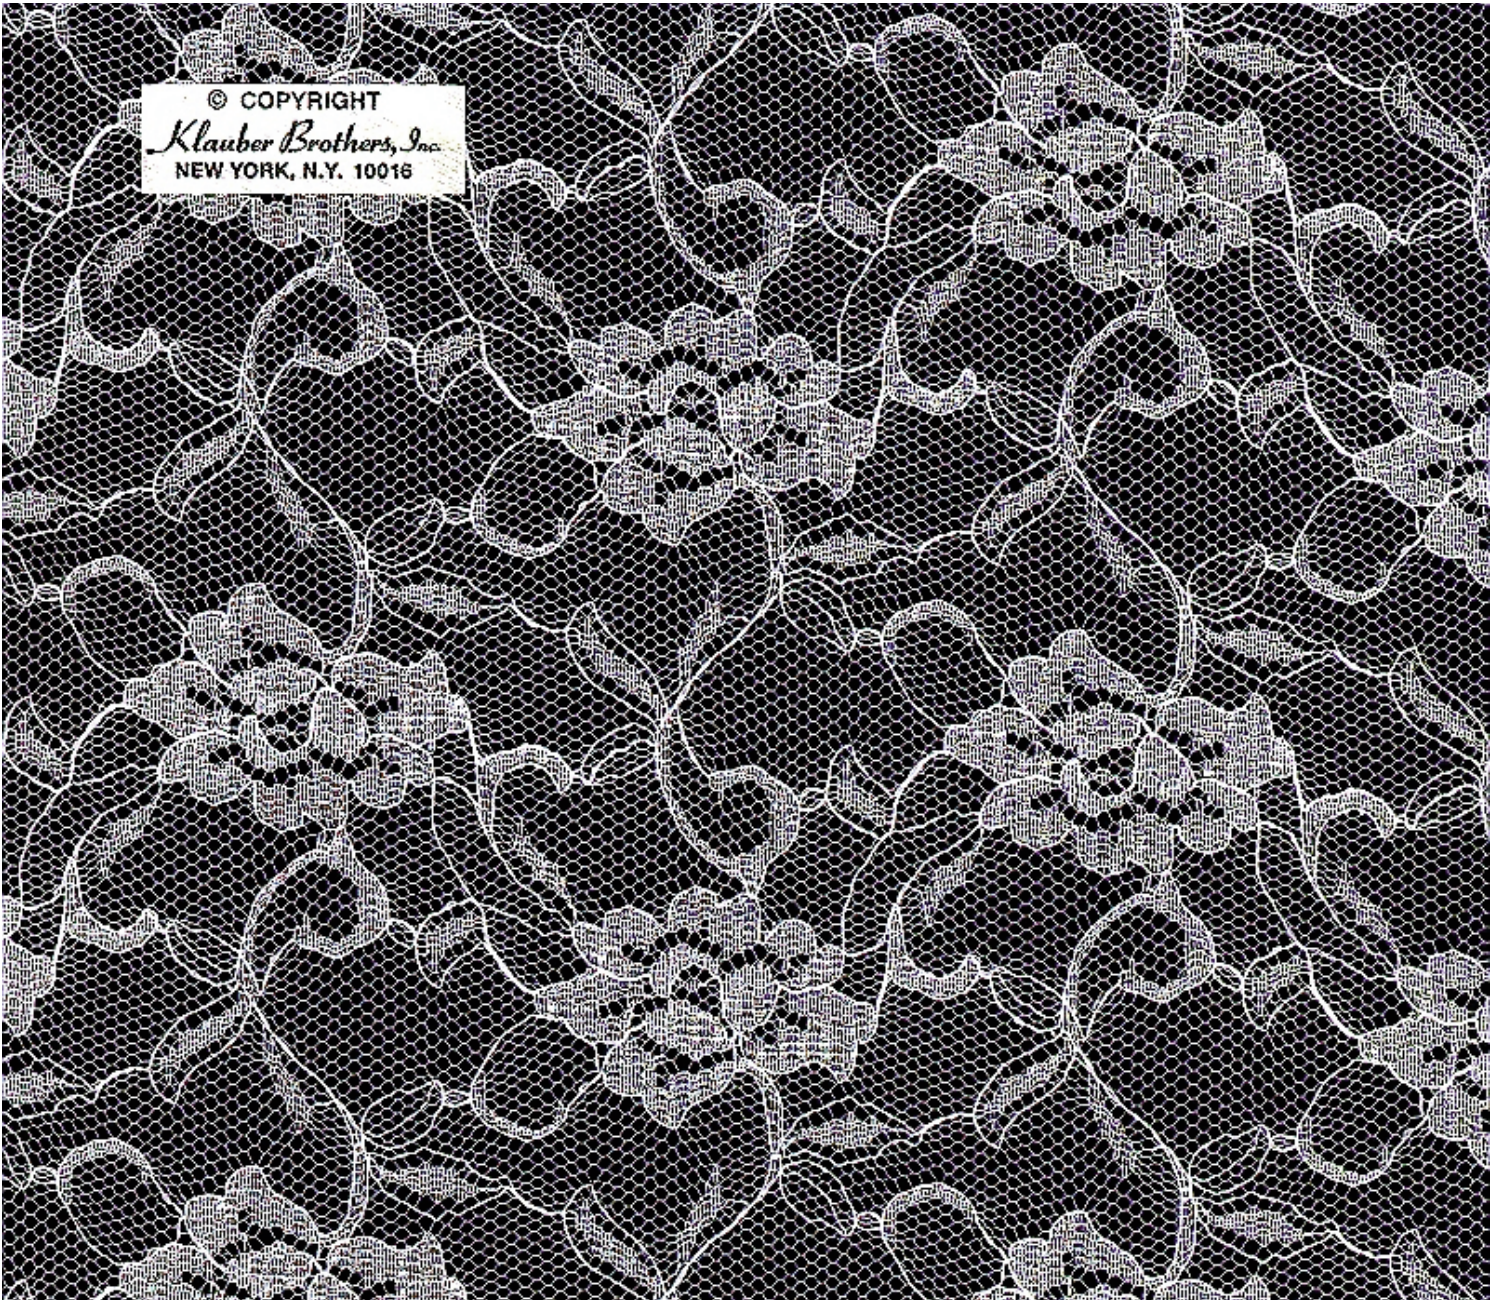

KLAUBER BROTHERS, INC.

RIGID SMALL FLORAL - ALLOVERS

ITEM: 2834 BR/58 RASCHEL 58/60" (147/152 cm) ALLOVER 100P

*** ALSO AVAILABLE ***

2834 RL/58

50P 50R