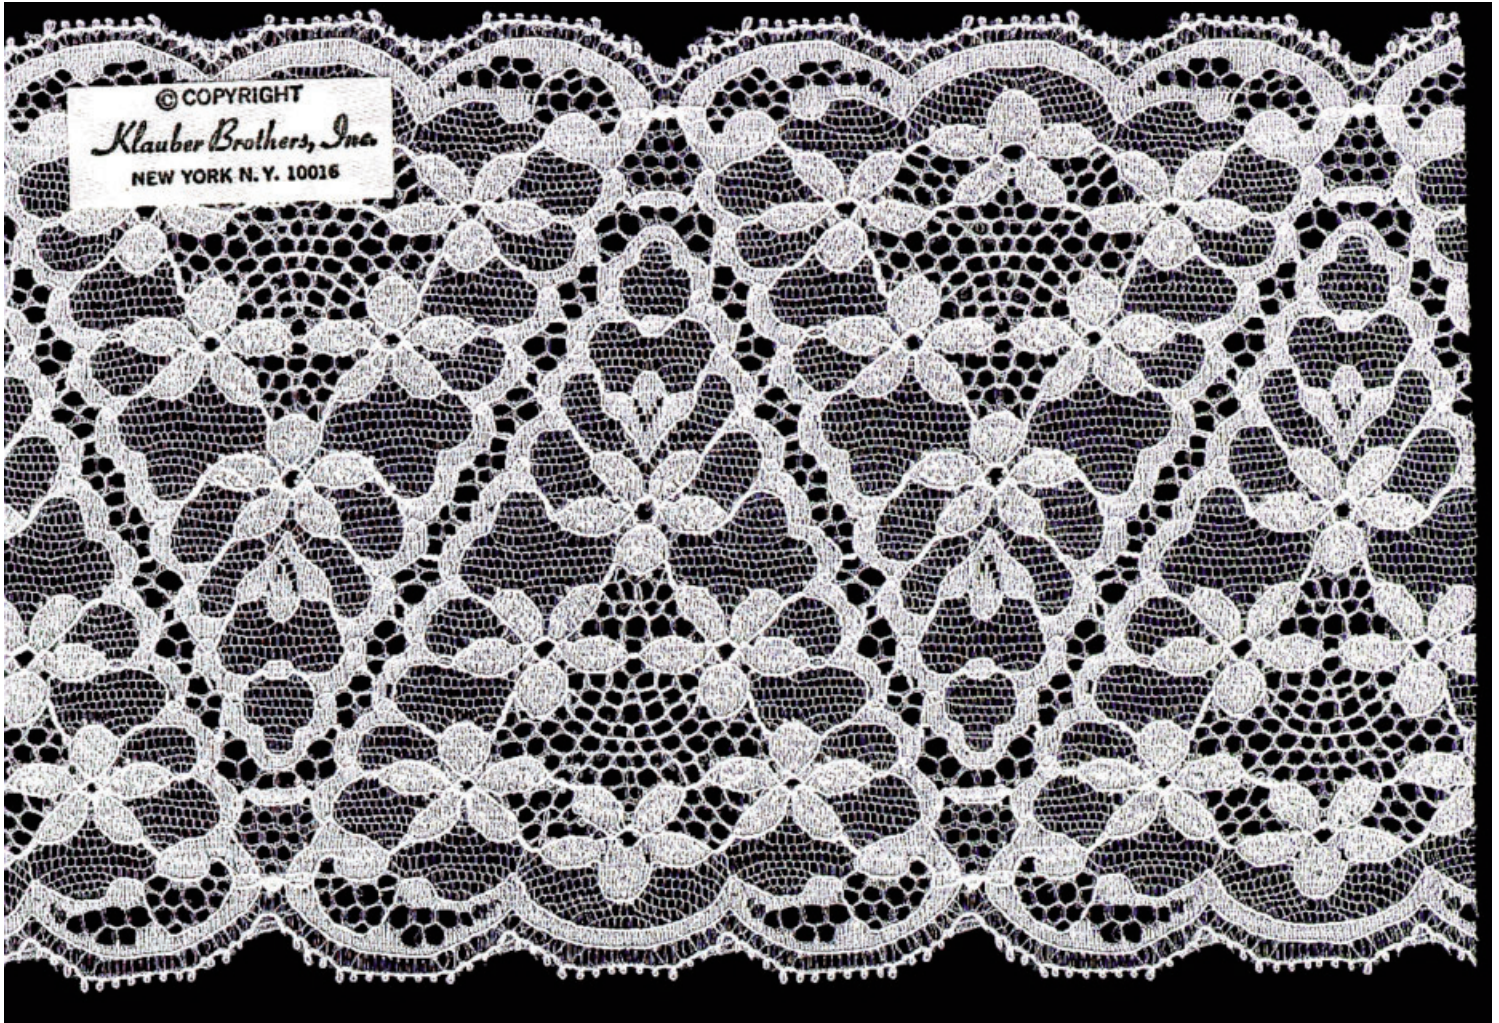

ITEM: 599

LEAVERS 5-1/4" (13.3 cm) GALLOON 100N

(PAGE 19)

KLAUBER BROTHERS, INC.
RIGID GALLOONS AND SHAPES - 4" through 6"

ITEM: 456

LEAVERS 5-1/4" (13.3 cm) GALLOON (CO) 100N (PAGE 2)

KLAUBER BROTHERS, INC.
RIGID GALLOONS AND SHAPES - 4" through 6"