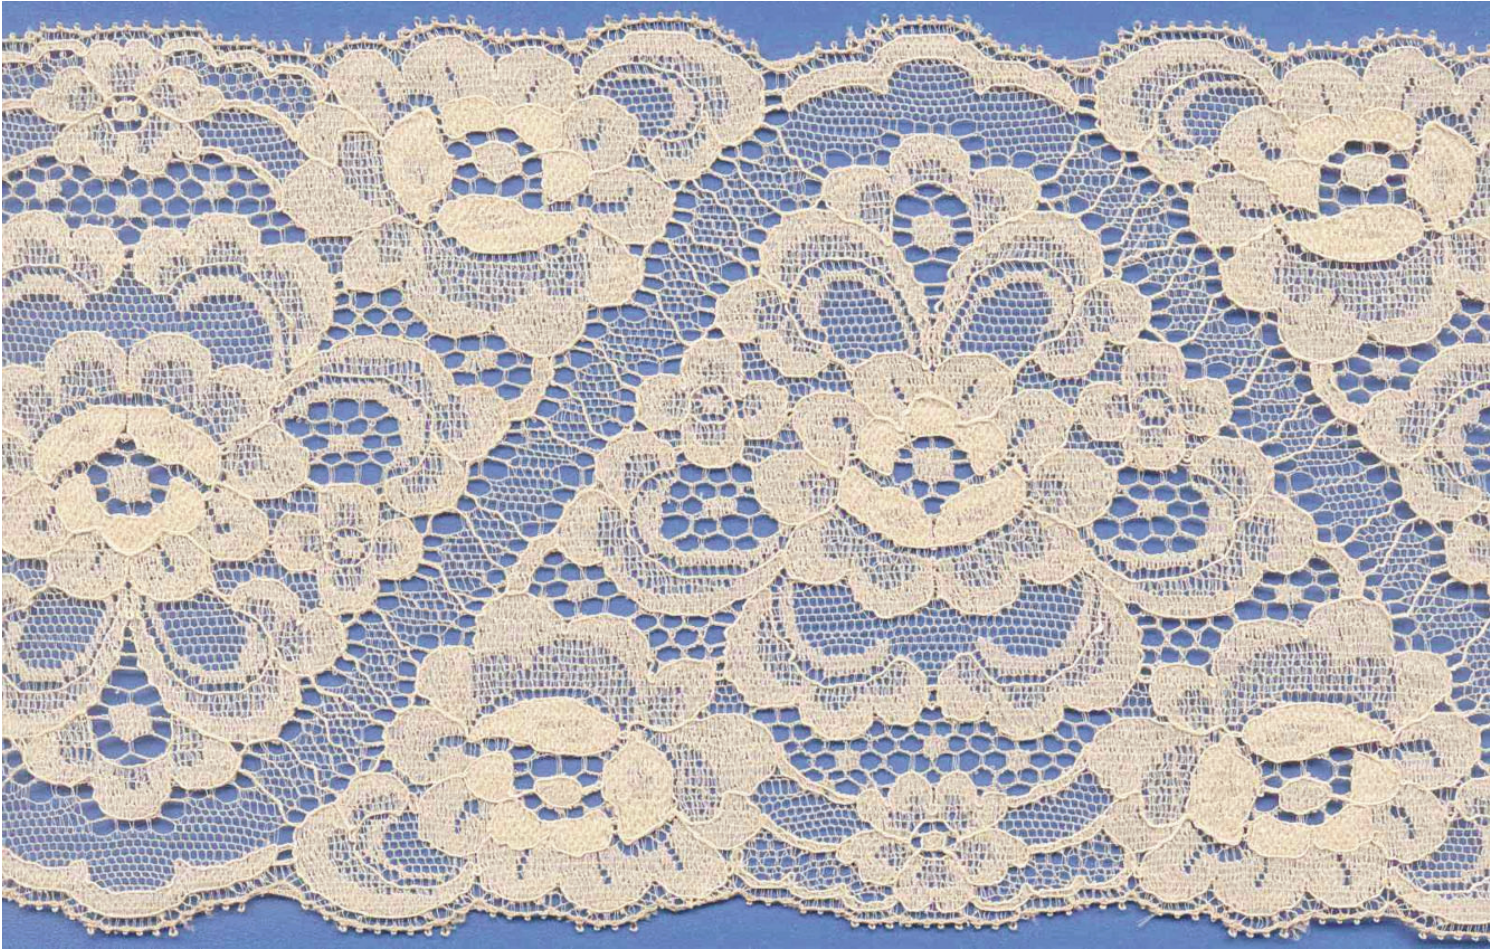

KLAUBER BROTHERS, INC.
RIGID GALLOONS AND SHAPES - 4" through 6"

ITEM: 584

LEAVERS 5-1/4" (13.3 cm) GALLOON (CO) 100N (PAGE 24)