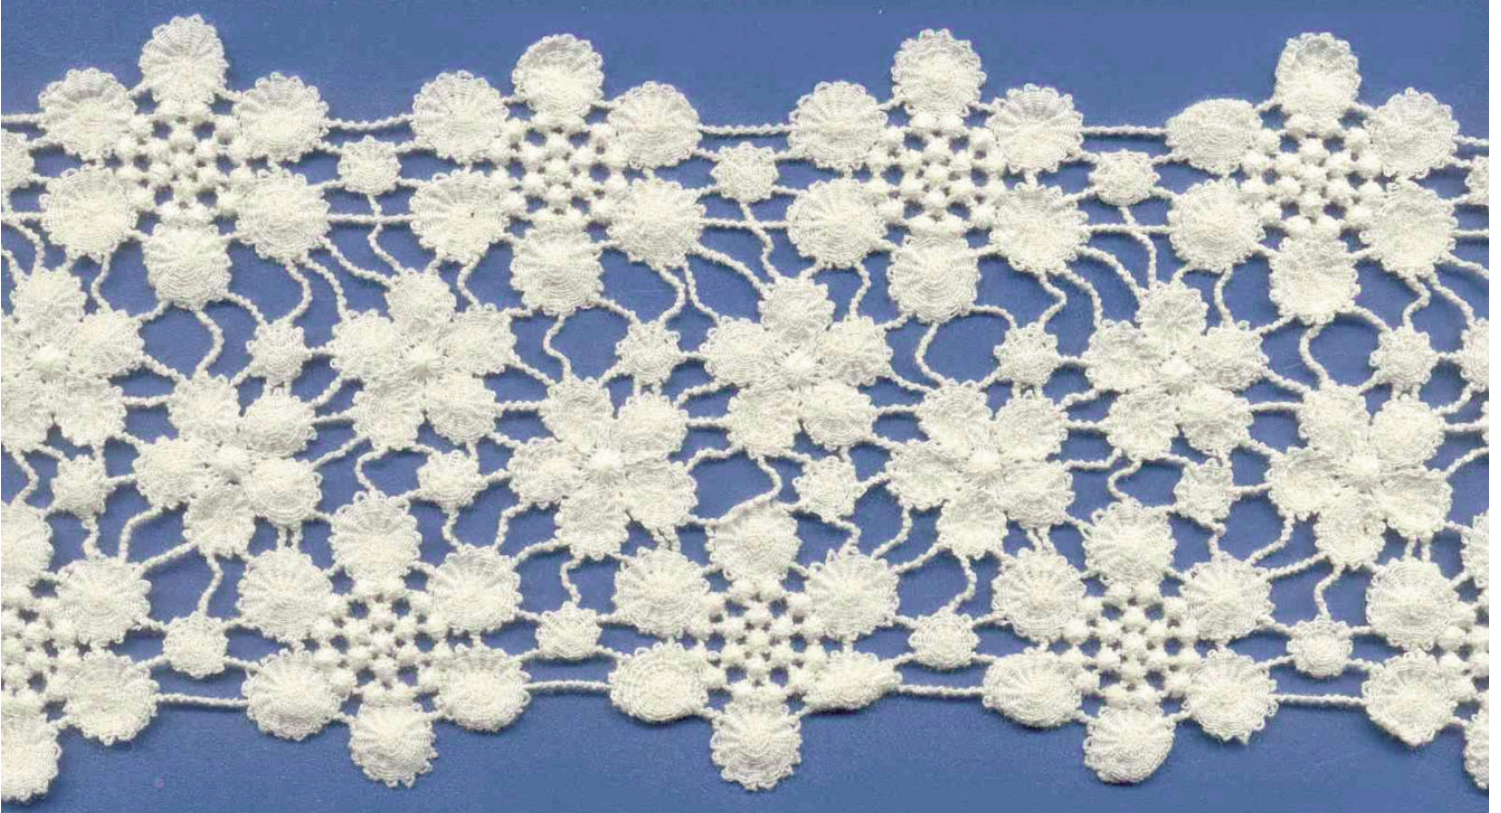

KLAUBER BROTHERS, INC.
RIGID GALLOONS AND SHAPES - 4" through 6"

ITEM: 983562

EMBROIDERY/VENICE 4" (10.2 cm) GALLOON

100P

ITEM: 730034 CL1047

EMBROIDERY/VENICE 4" (10.2 cm) GALLOON

100P

KLAUBER BROTHERS, INC.
RIGID GALLOONS AND SHAPES - 4" through 6"