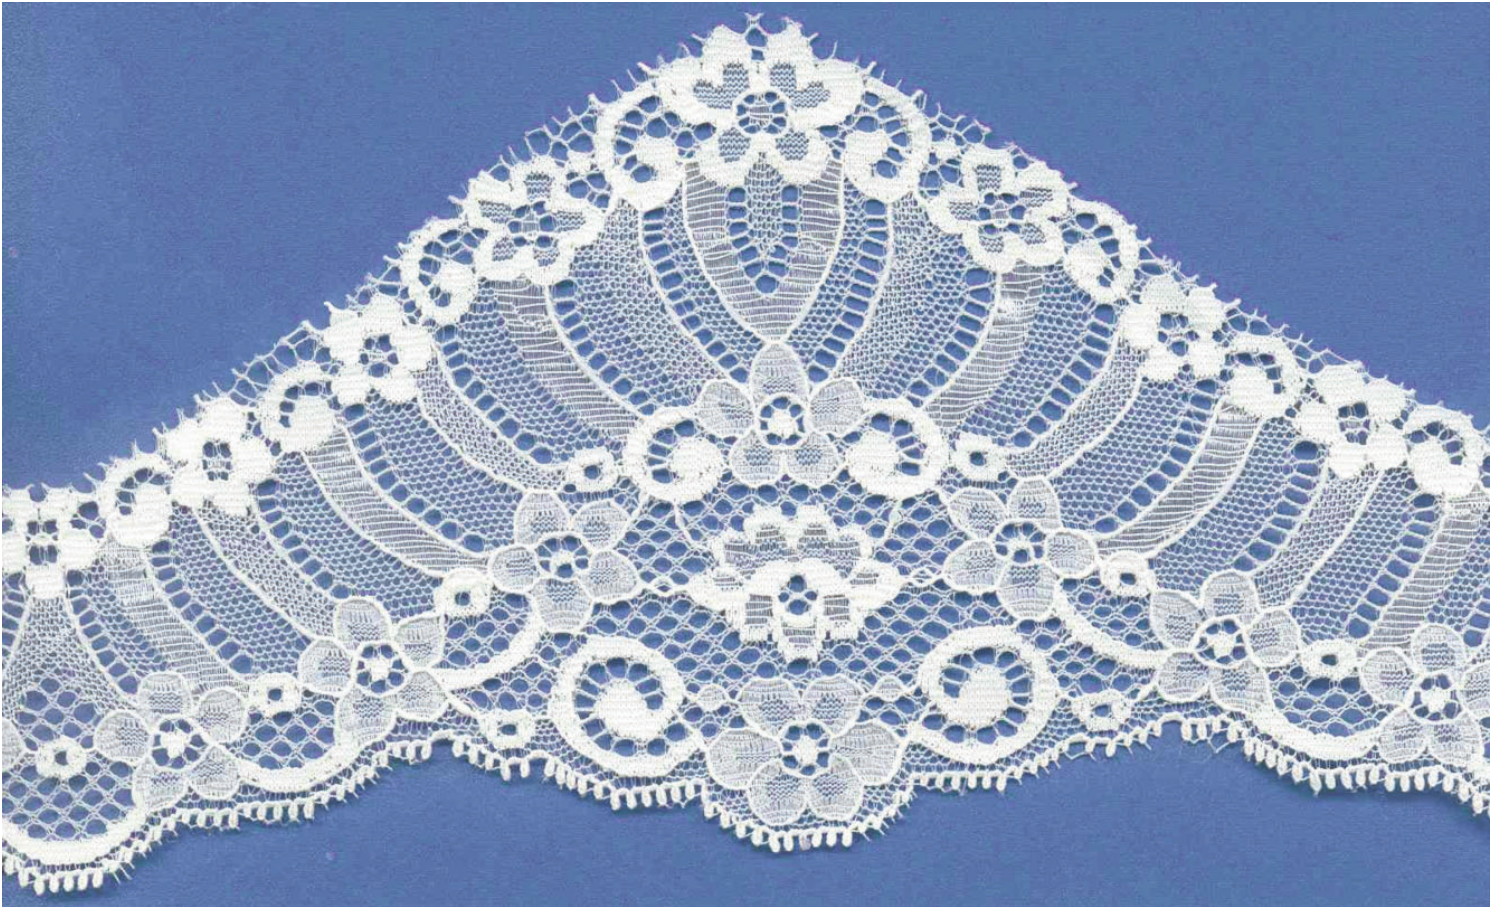

ITEM: 214096

EMBROIDERY/VENICE 4-1/2" (11.4 cm) SHAPE

100P

KLAUBER BROTHERS, INC.
RIGID GALLOONS AND SHAPES - 4" through 6"

ITEM: 39264 XN EMBROIDERY/VENICE 4-1/2" (11.4 cm) GALLOON 100P

KLAUBER BROTHERS, INC.
RIGID GALLOONS AND SHAPES - 4" through 6"