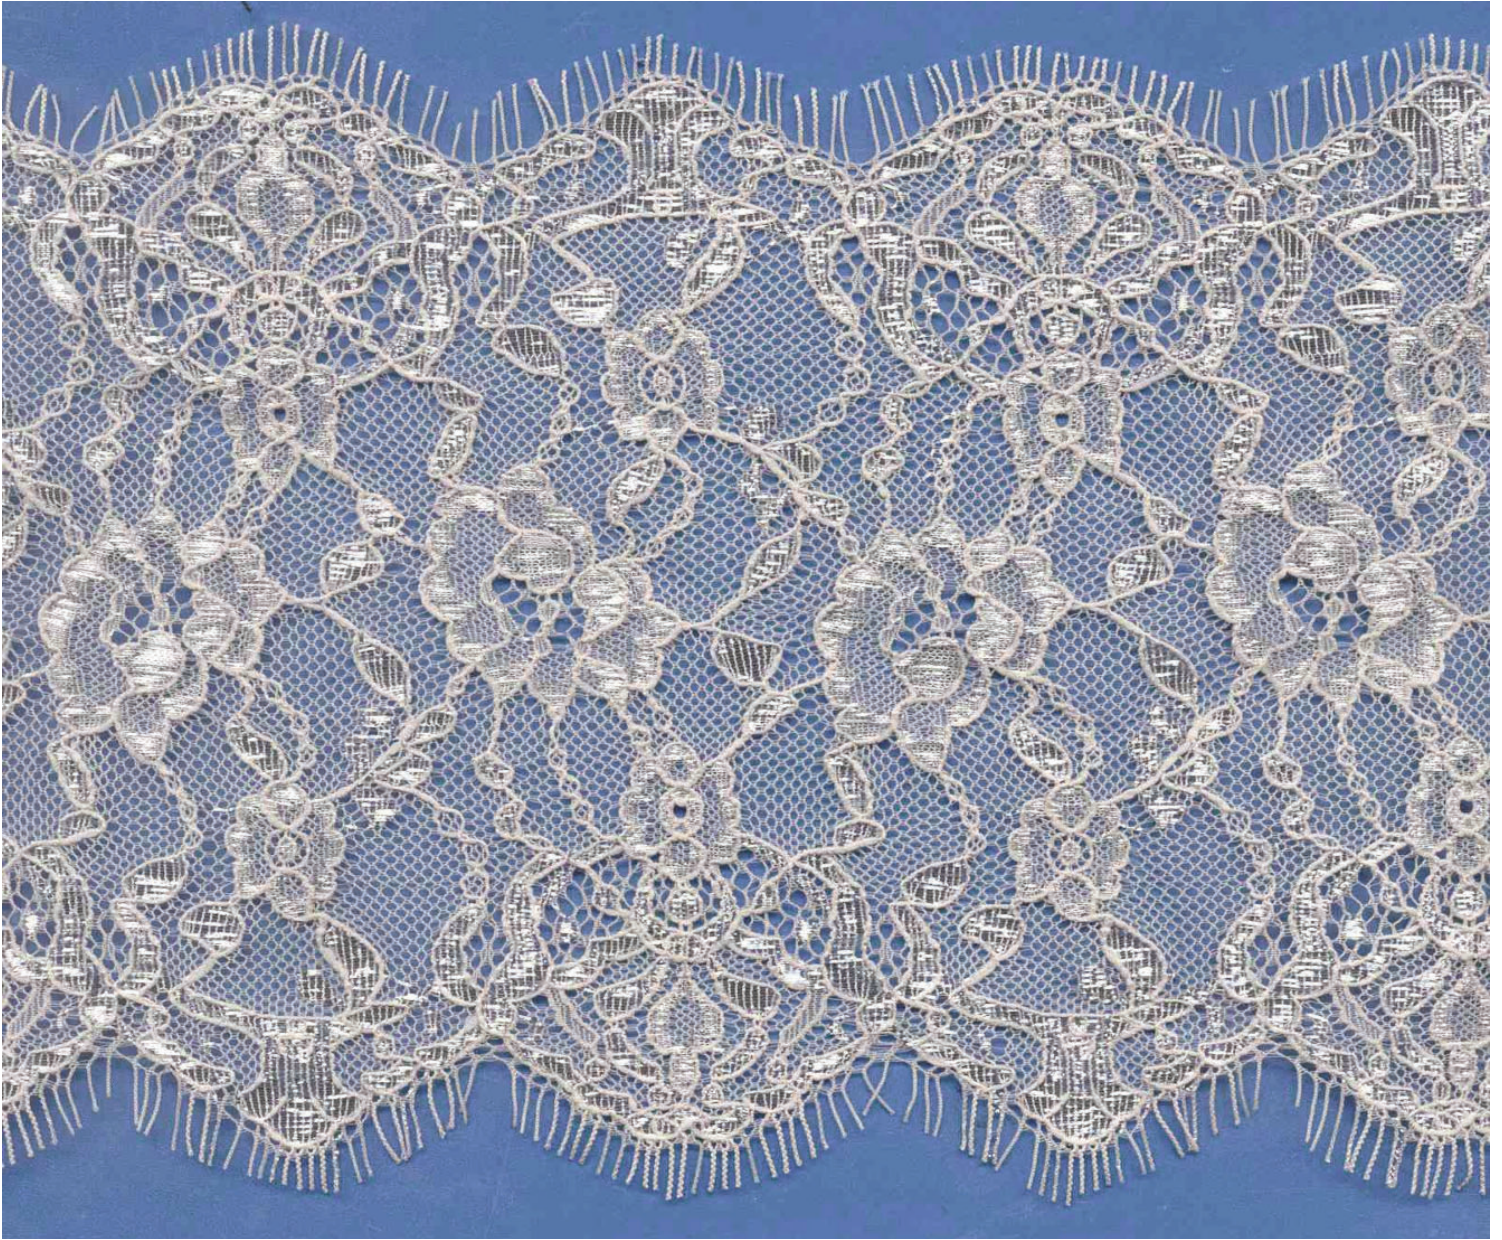

KLAUBER BROTHERS, INC.
RIGID GALLOONS AND SHAPES - 4" through 6"

ITEM: 3919 S/6 RASCHEL CROSS BAND 6" (15.2 cm) GALLOON 75N 25ME