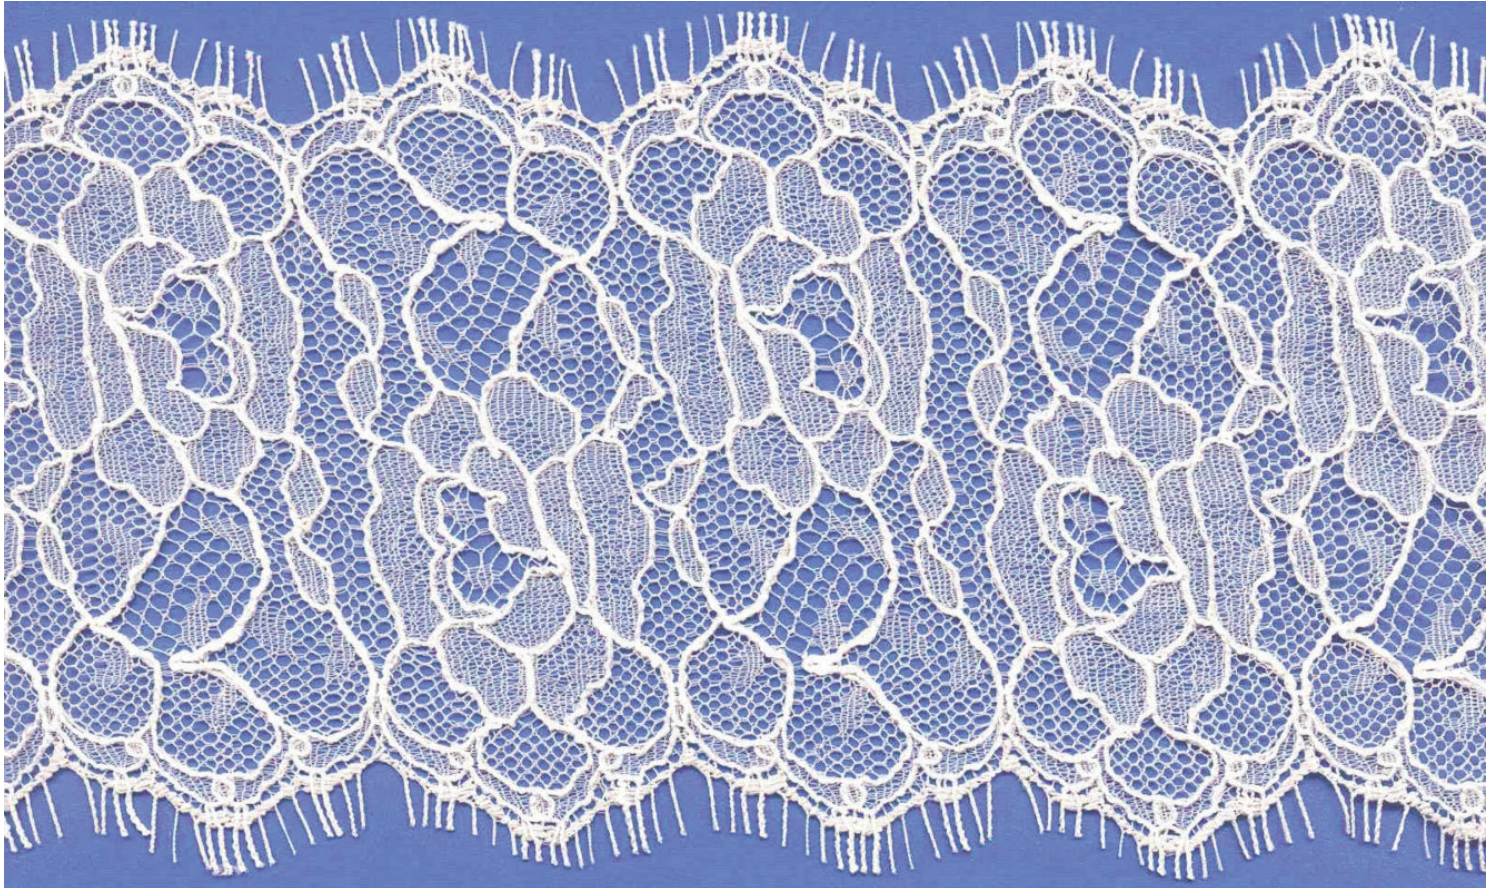

KLAUBER BROTHERS,INC.
RIGID GALLOONS AND SHAPES - 4" through 6"

**PLEASE CONTACT YOUR
SALES REPRESENTATIVE
FOR CURRENT PRICING**

KLAUBER BROTHERS, INC.
RIGID GALLOONS AND SHAPES - 4" through 6"

ITEM: 741 R/4 LEAVERS CROSS BAND 4" (10.2 cm) GALLOON 70N 30R
(PAGE 63-D7)