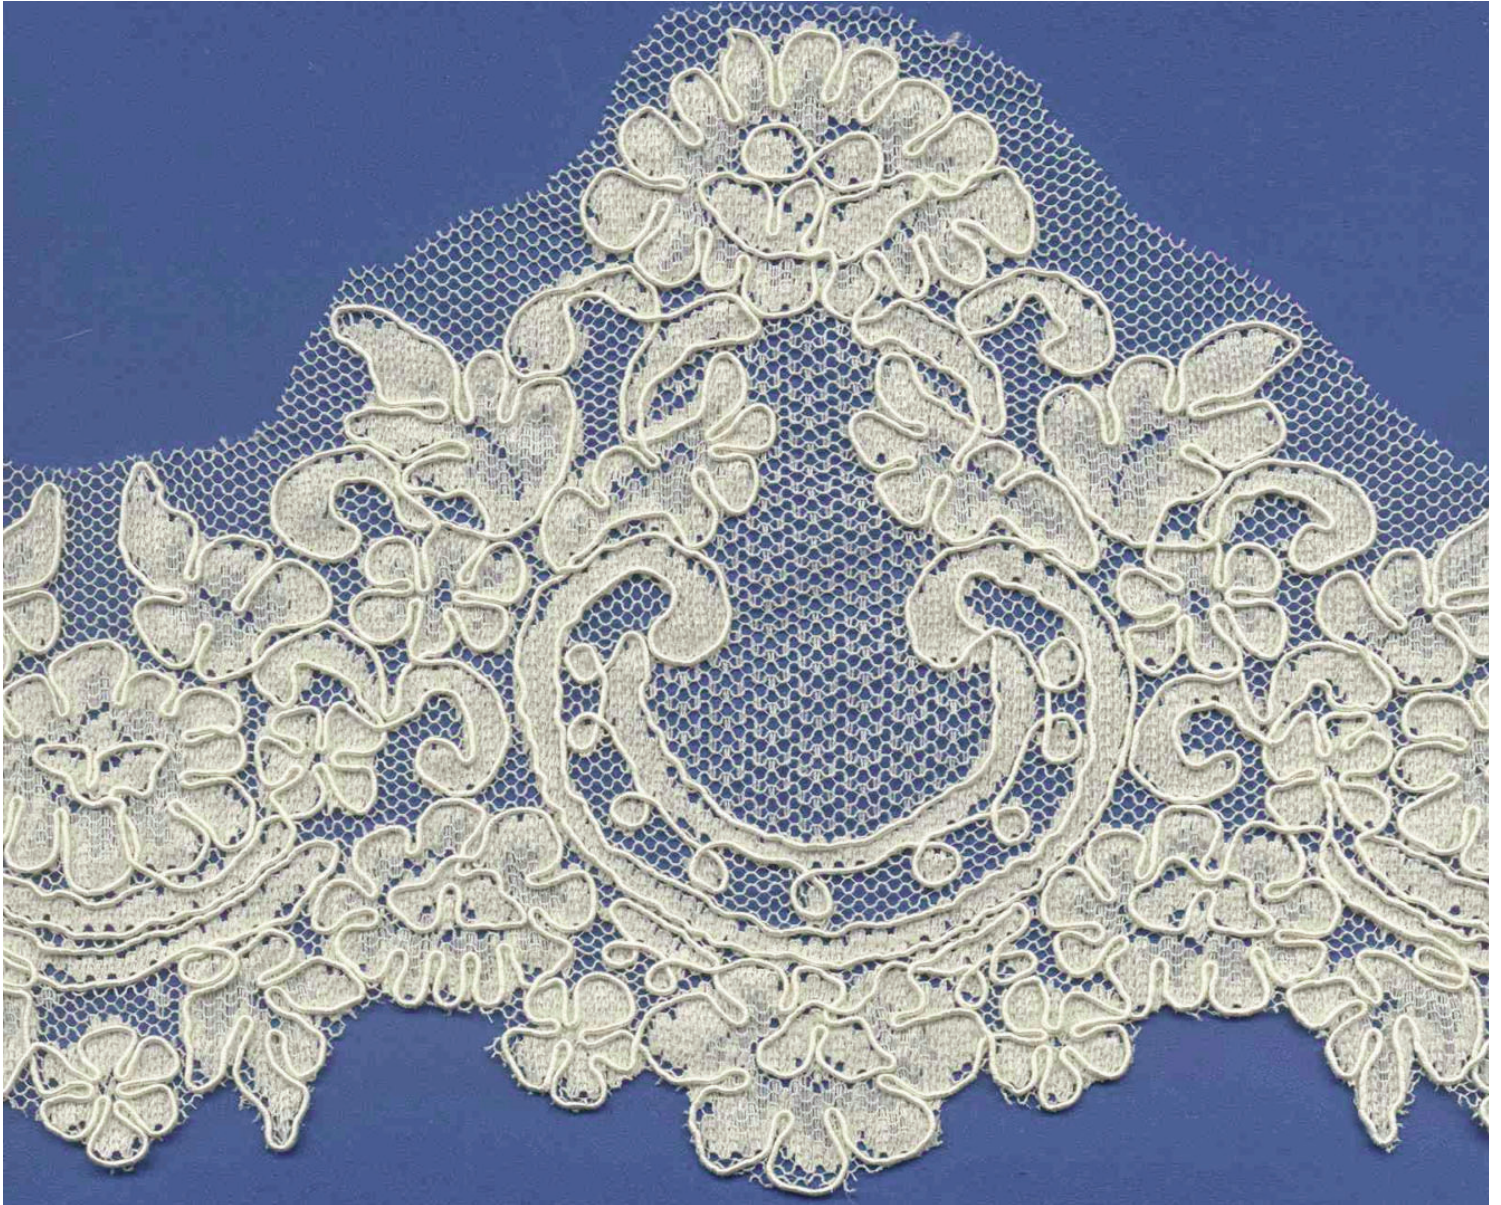

ITEM: 410 BR/6 LEAVERS CROSS BAND 6" (15.2 cm) GALLOON

100N
(PAGE 19-F1)

KLAUBER BROTHERS, INC.
RIGID GALLOONS AND SHAPES - 4" through 6"

ITEM: 410 TA/6 LEAVERS CROSS BAND 6" (15.2 cm) GALLOON 100N

KLAUBER BROTHERS, INC.
RIGID GALLOONS AND SHAPES - 4" through 6"