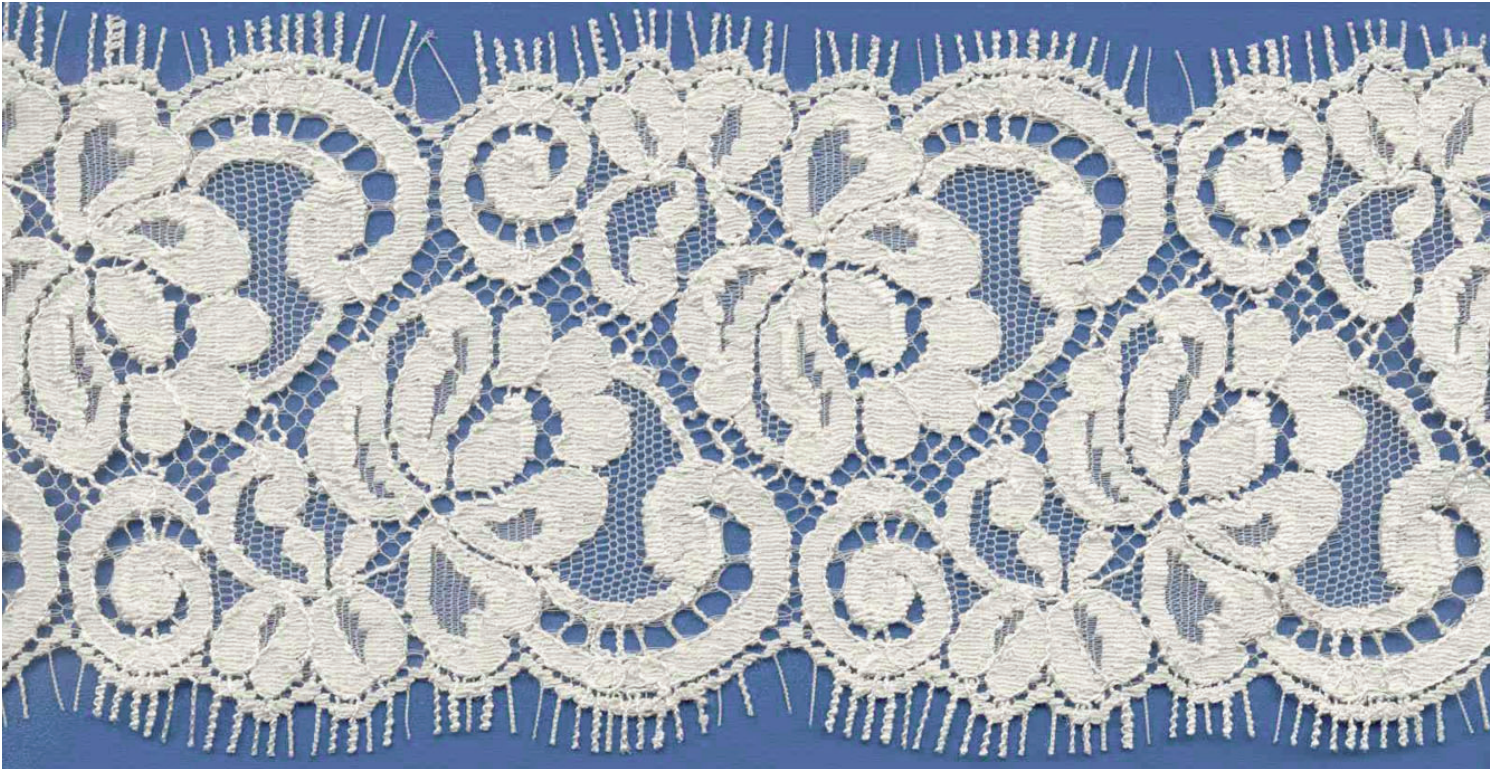

KLAUBER BROTHERS, INC.
RIGID GALLOONS AND SHAPES - 4" through 6"

ITEM: 615   ACRN-2   LEAVERS CROSS BAND 4" (10.2 cm) GALLOON   60C 25R 15N