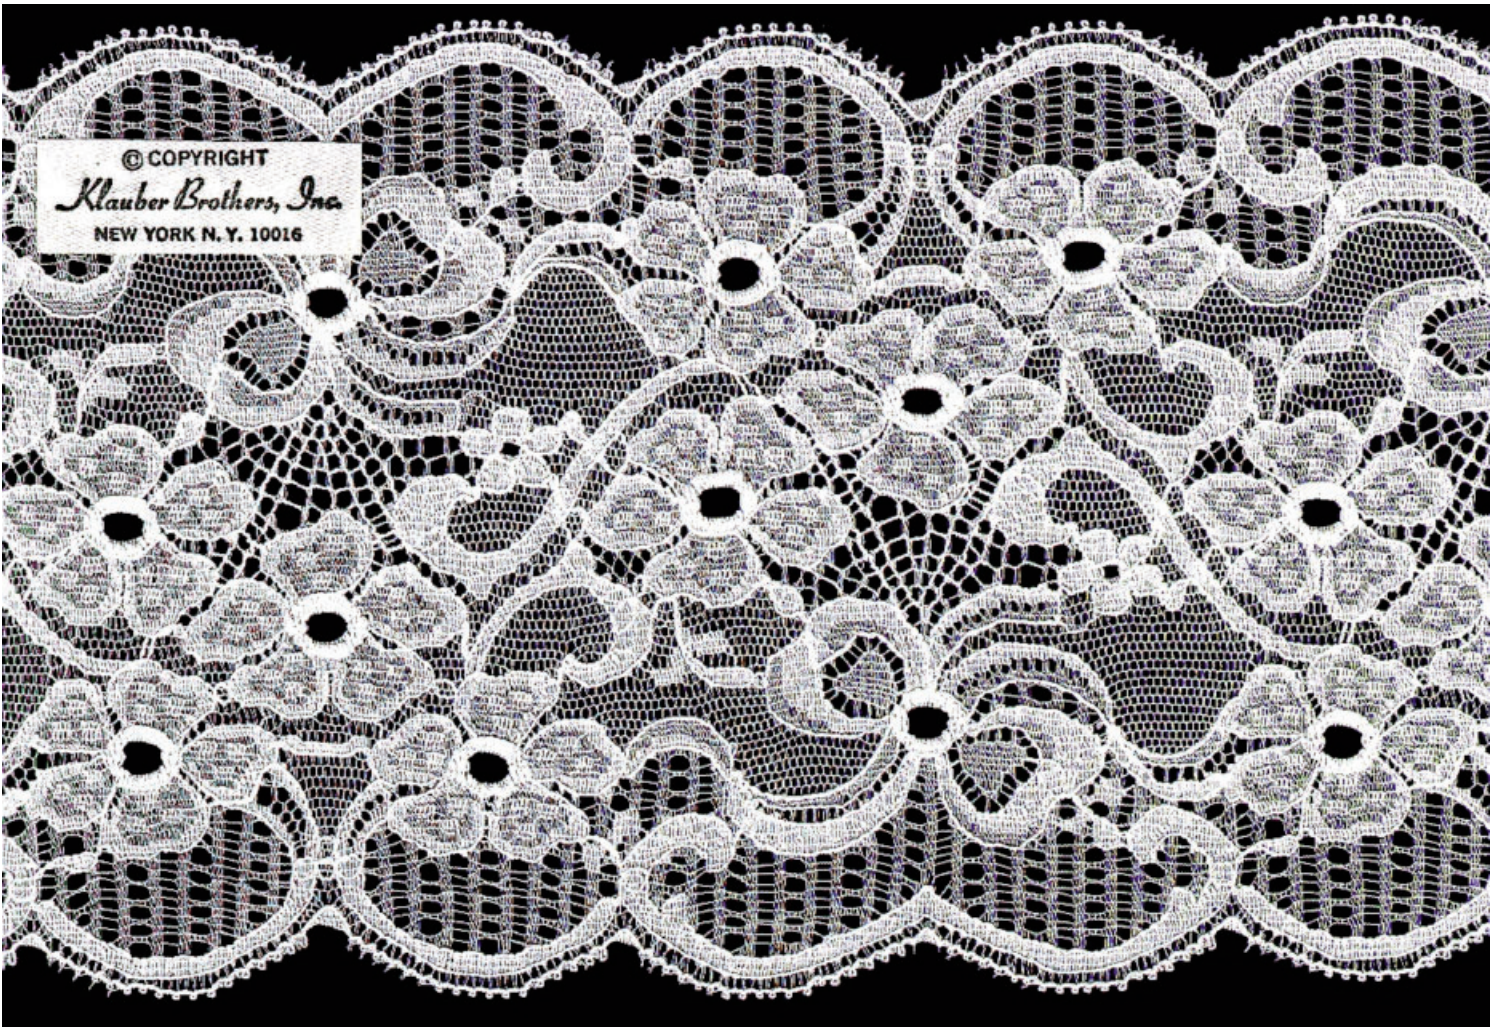

ITEM: 63125

LEAVERS 5-1/4" (13.3 cm) GALLOON 100N

(PAGE 29-M2)

KLAUBER BROTHERS, INC.
RIGID GALLOONS AND SHAPES - 4" through 6"

ITEM: 576

LEAVERS 5-1/4" (13.3 cm) GALLOON (CO) 100N (PAGE 32)

KLAUBER BROTHERS, INC.
RIGID GALLOONS AND SHAPES - 4" through 6"