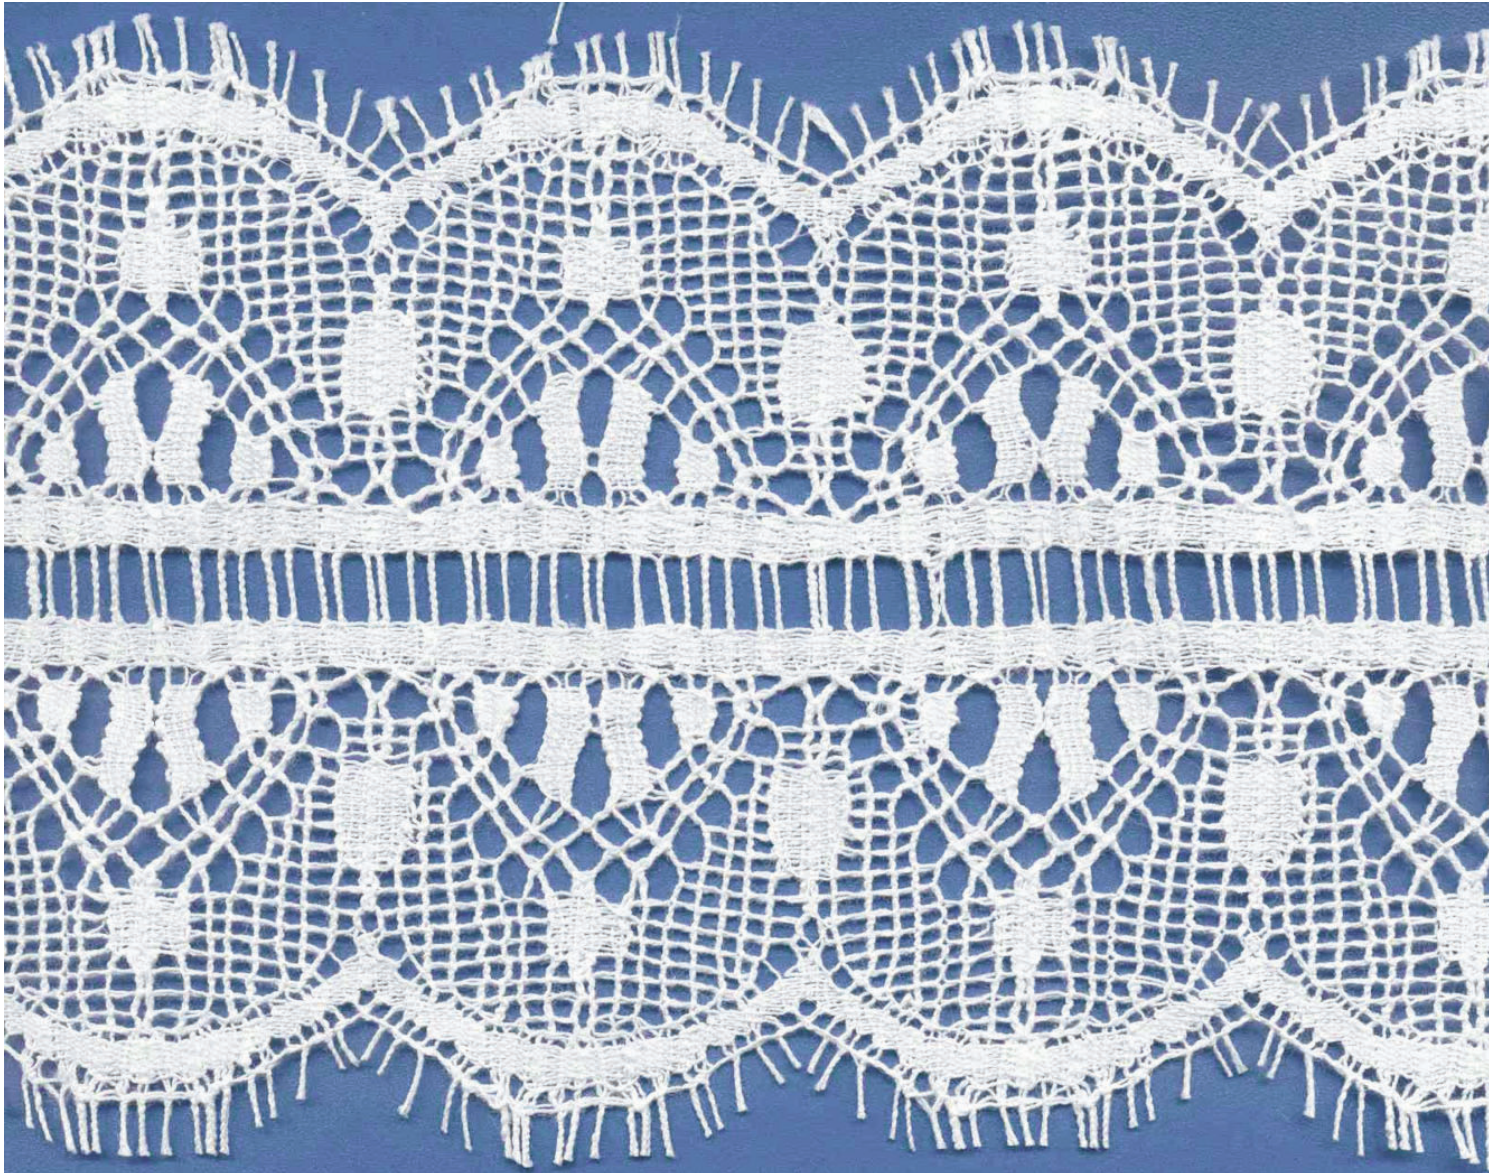

ITEM: 3961 X RASCHEL JACQUARDTRONIC 5-1/2" (14 cm) GALLOON 100N

KLAUBER BROTHERS, INC.
RIGID GALLOONS AND SHAPES - 4" through 6"

ITEM: 3829

RASCHEL JACQUARDTRONIC 5-1/2" (14 cm) GALLOON

100N

KLAUBER BROTHERS, INC.
RIGID GALLOONS AND SHAPES - 4" through 6"