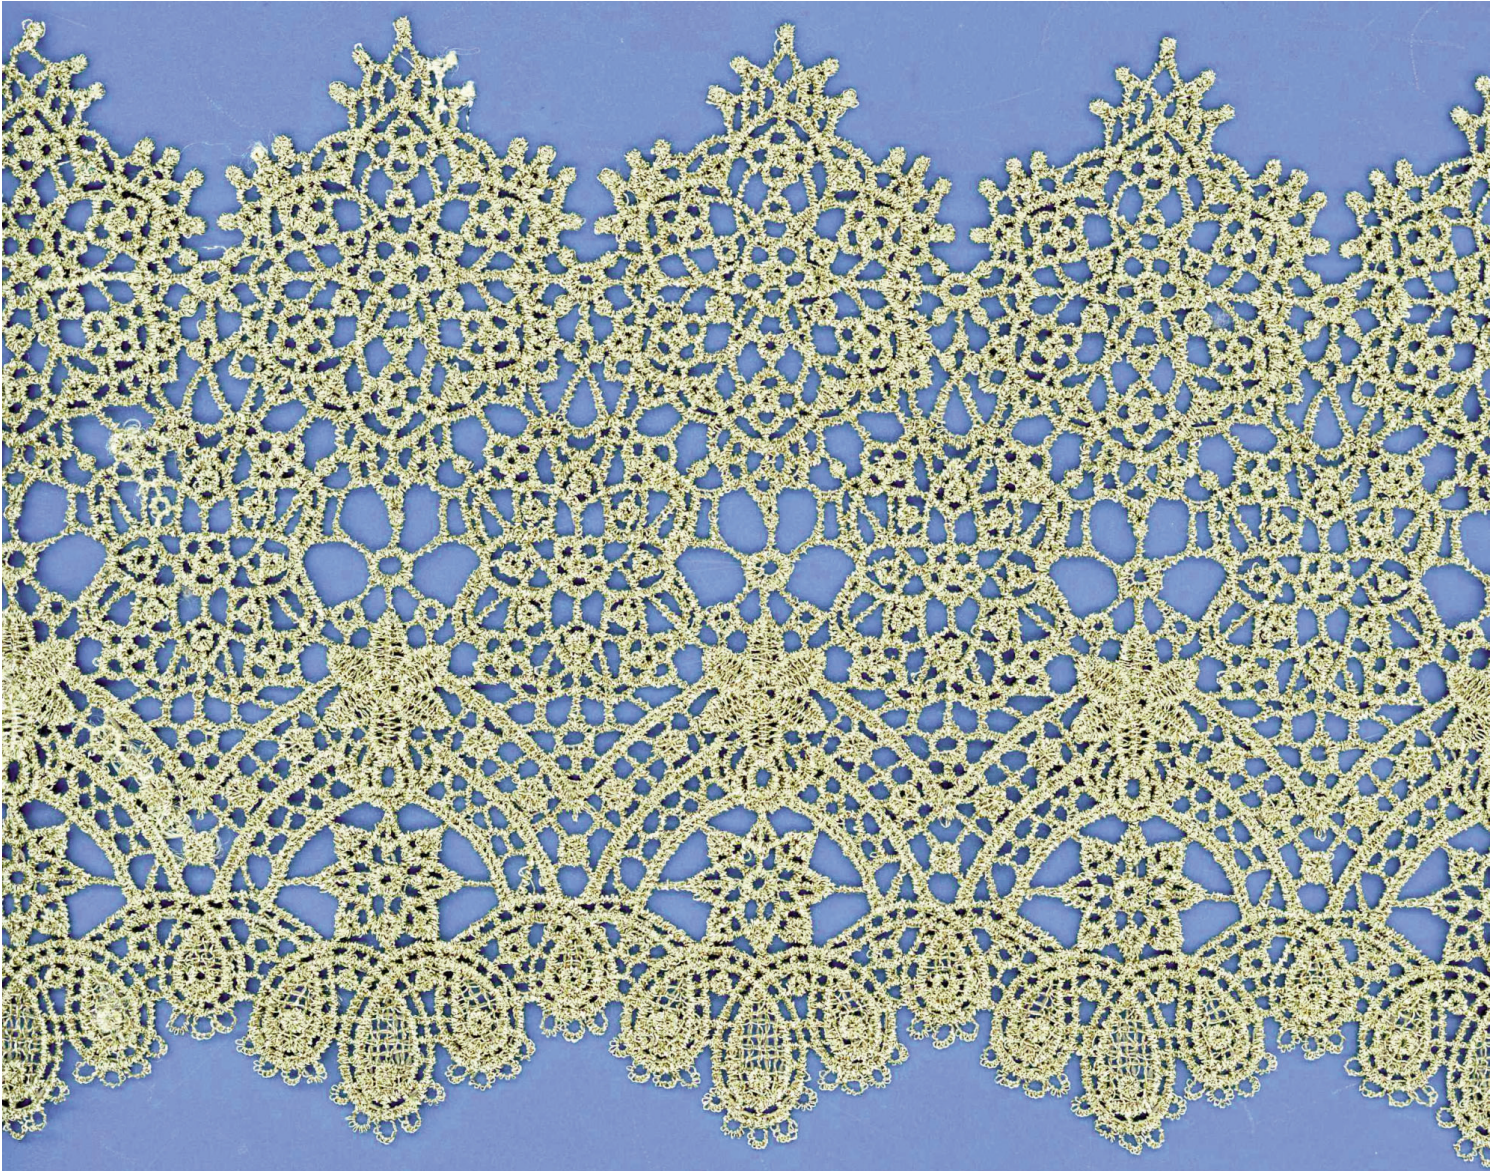

KLAUBER BROTHERS, INC.
RIGID GALLOONS AND SHAPES - 4" through 6"

ITEM: 937711 GX2   EMBROIDERY/VENICE 6" (15.2 cm) GALLOON   100P