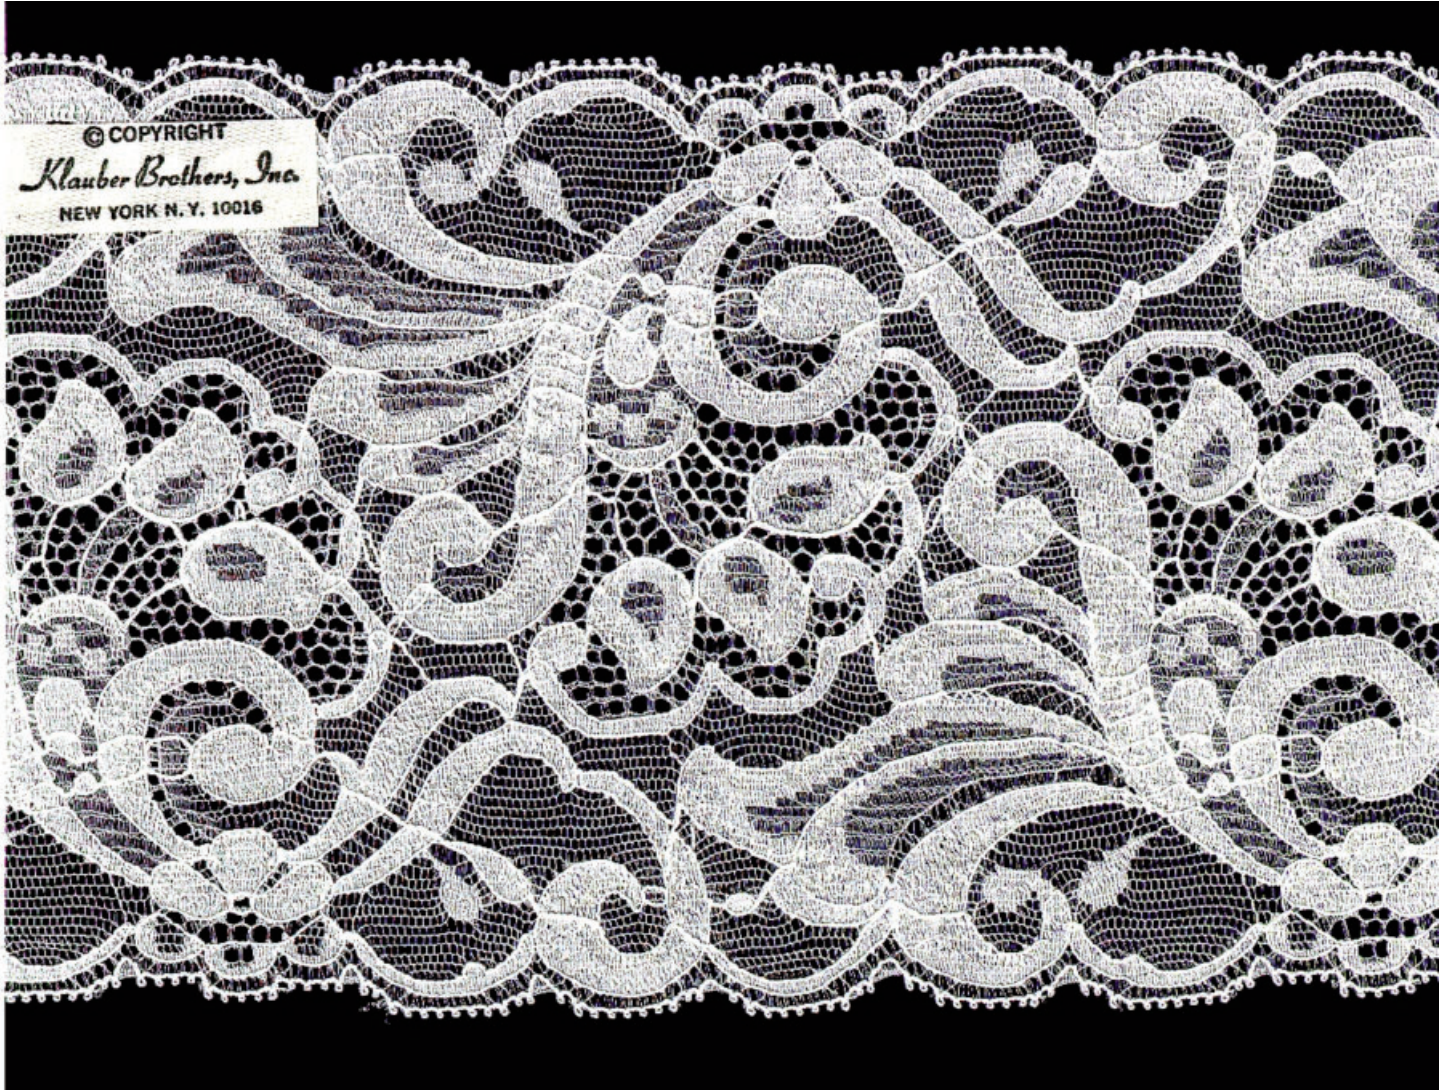

KLAUBER BROTHERS, INC.
RIGID GALLOONS AND SHAPES - 4" through 6"

ITEM: 379

LEAVERS 5-1/2" (14 cm) GALLOON

100N