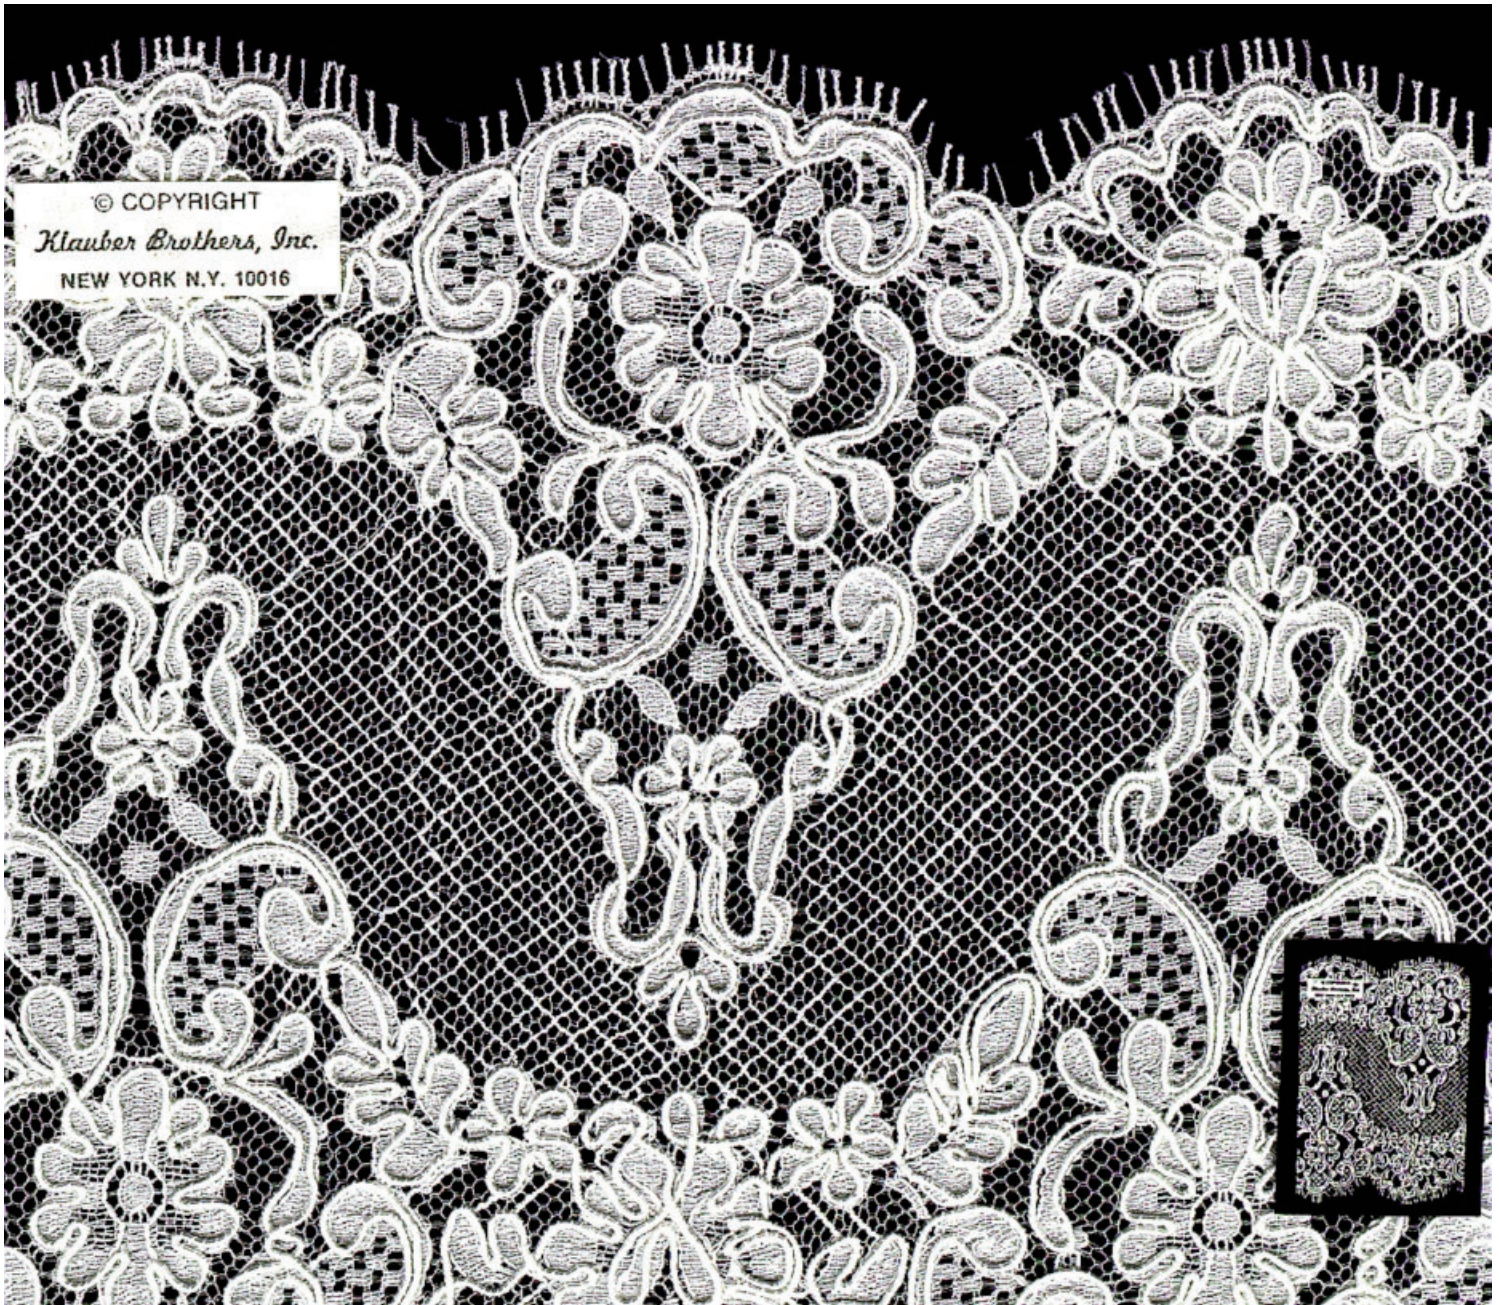

KLAUBER BROTHERS, INC.
RE-EMBROIDERIES LESS THAN 20 INCHES

ITEM: 872 RE RE-EMBROIDERED LACES 7-3/4" (19.7 cm) GALLOON 100N