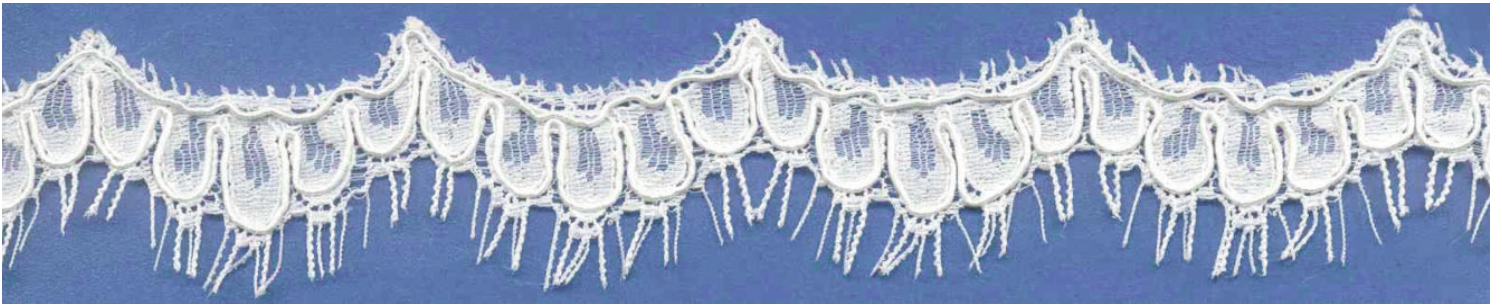

KLAUBER BROTHERS, INC.
RE-EMBROIDERIES LESS THAN 20 INCHES

**PLEASE CONTACT YOUR
SALES REPRESENTATIVE
FOR CURRENT PRICING**

KLAUBER BROTHERS, INC.
RE-EMBROIDERIES LESS THAN 20 INCHES

ITEM: 648 RE RE-EMBROIDERED LACES 1-1/8" (2.9 cm) SHAPE 100N
(PAGE 293-L2)

ITEM: 2825 RE-1/2 RE-EMBROIDERED LACES 2-3/8" (6 cm) SHAPE 100P

ITEM: 910926 A EMBROIDERY/VENICE 2-3/8" (6 cm) EDGE 100P

KLAUBER BROTHERS, INC.
RE-EMBROIDERIES LESS THAN 20 INCHES

ITEM: 2030 RE-1/2 RE-EMBROIDERED LACES 2-3/4" (7 cm) SHAPE 80P 20R