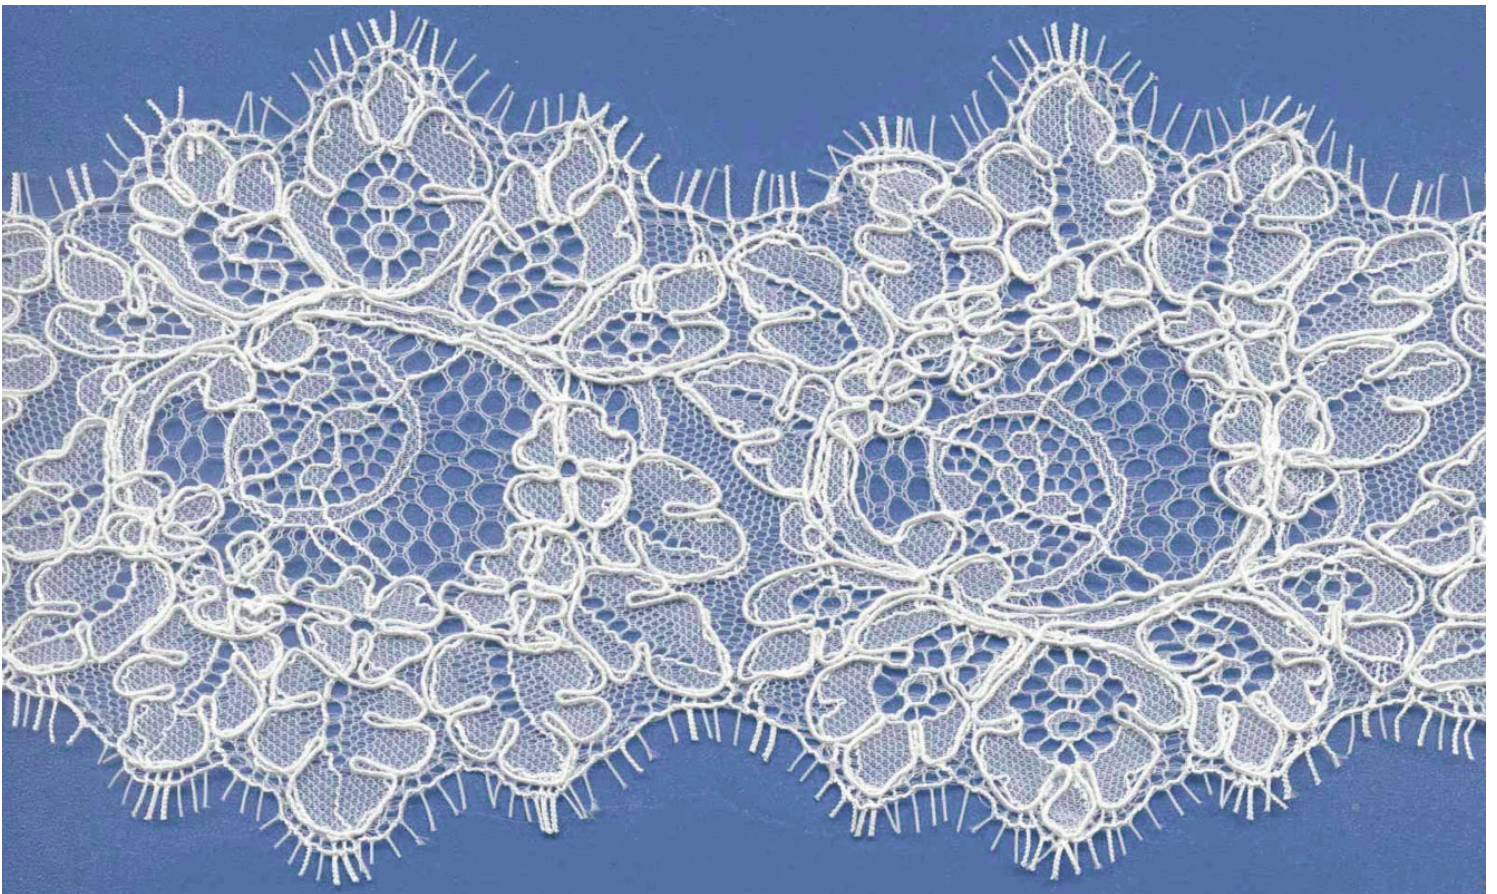

ITEM: 910777 RE RE-EMBROIDERED LACES 4-1/4" (10.8 cm) GALLOON 100N