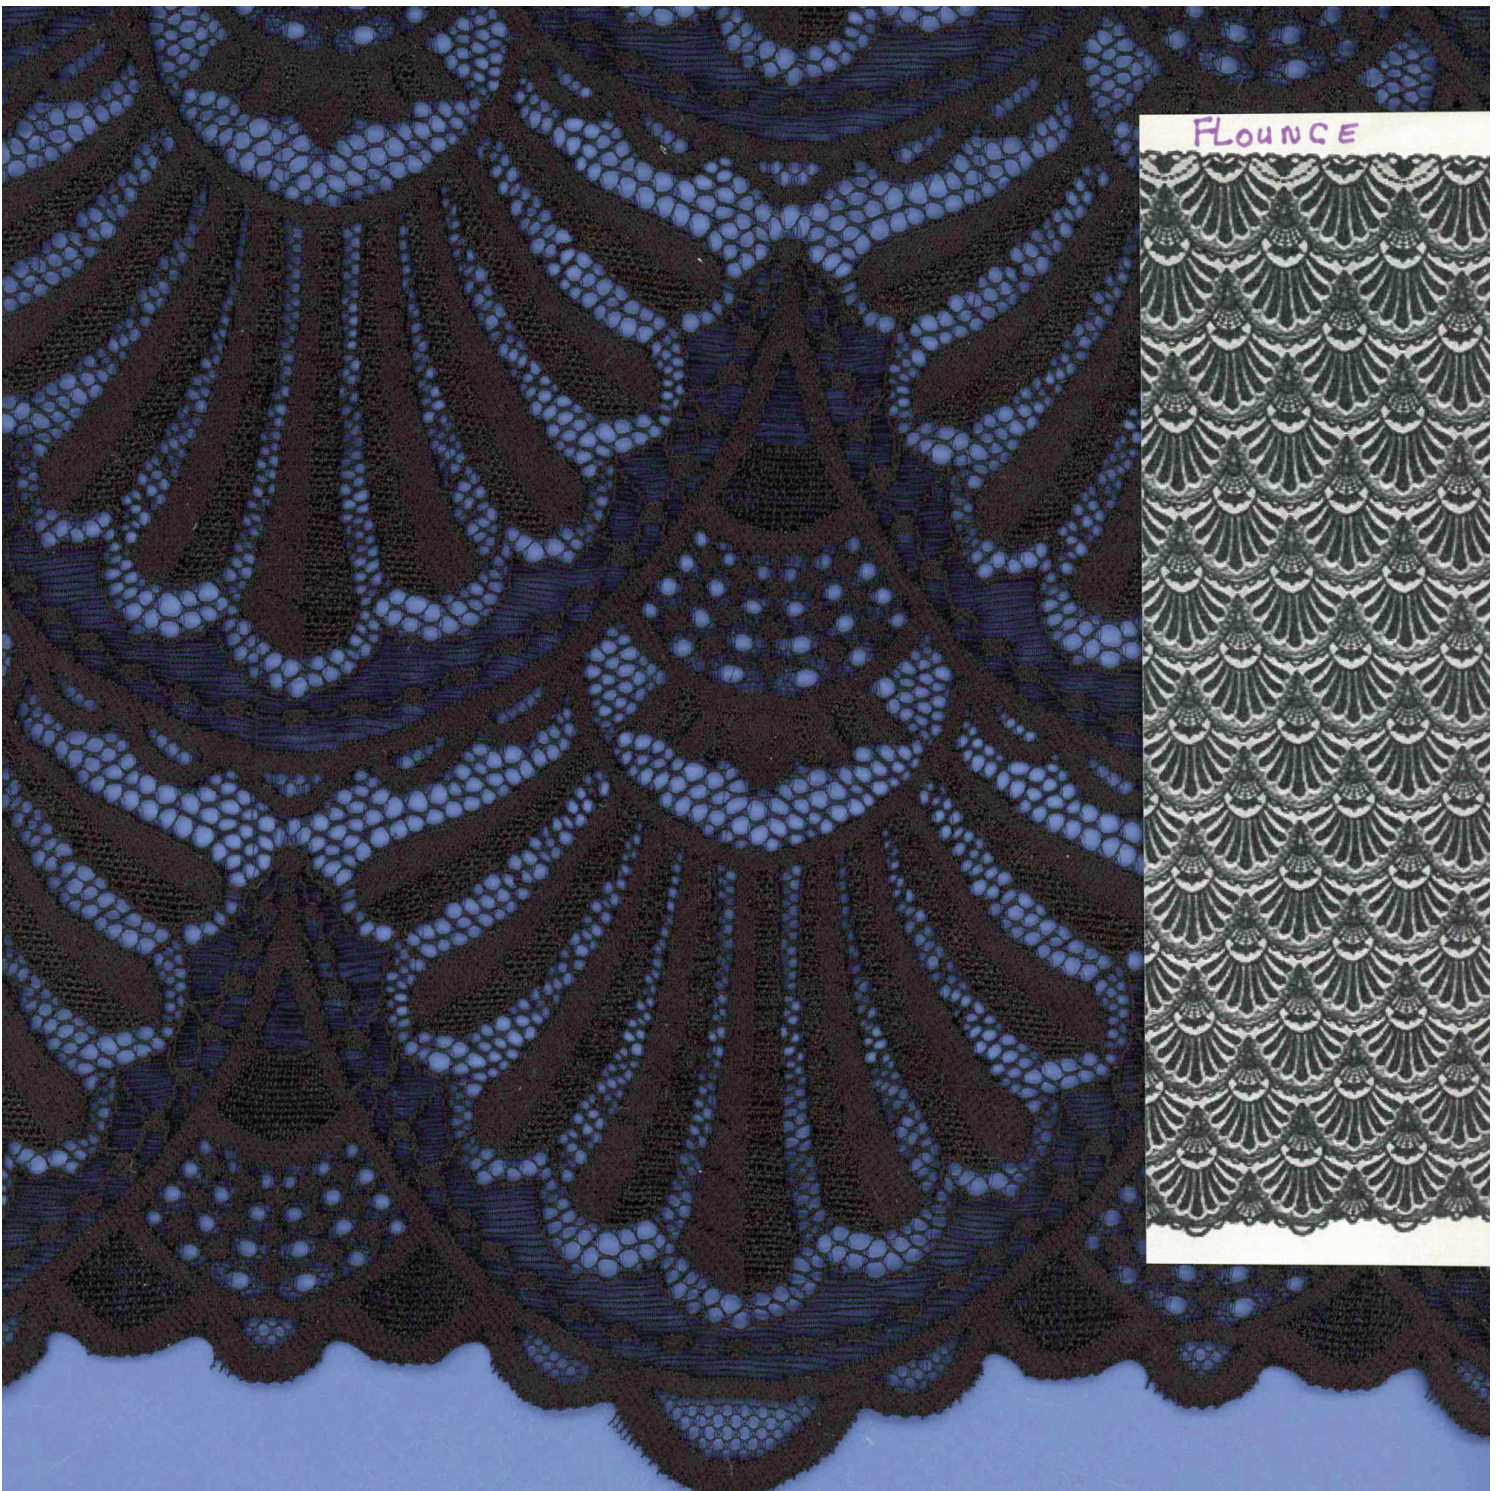

KLAUBER BROTHERS, INC.

STRETCH BASIC SPANDEX - GALLOONS

ITEM: 9461 X RASHEL JACQUARDTRONIC 47/49" (119/124 cm) GALLOON
88N 12SP