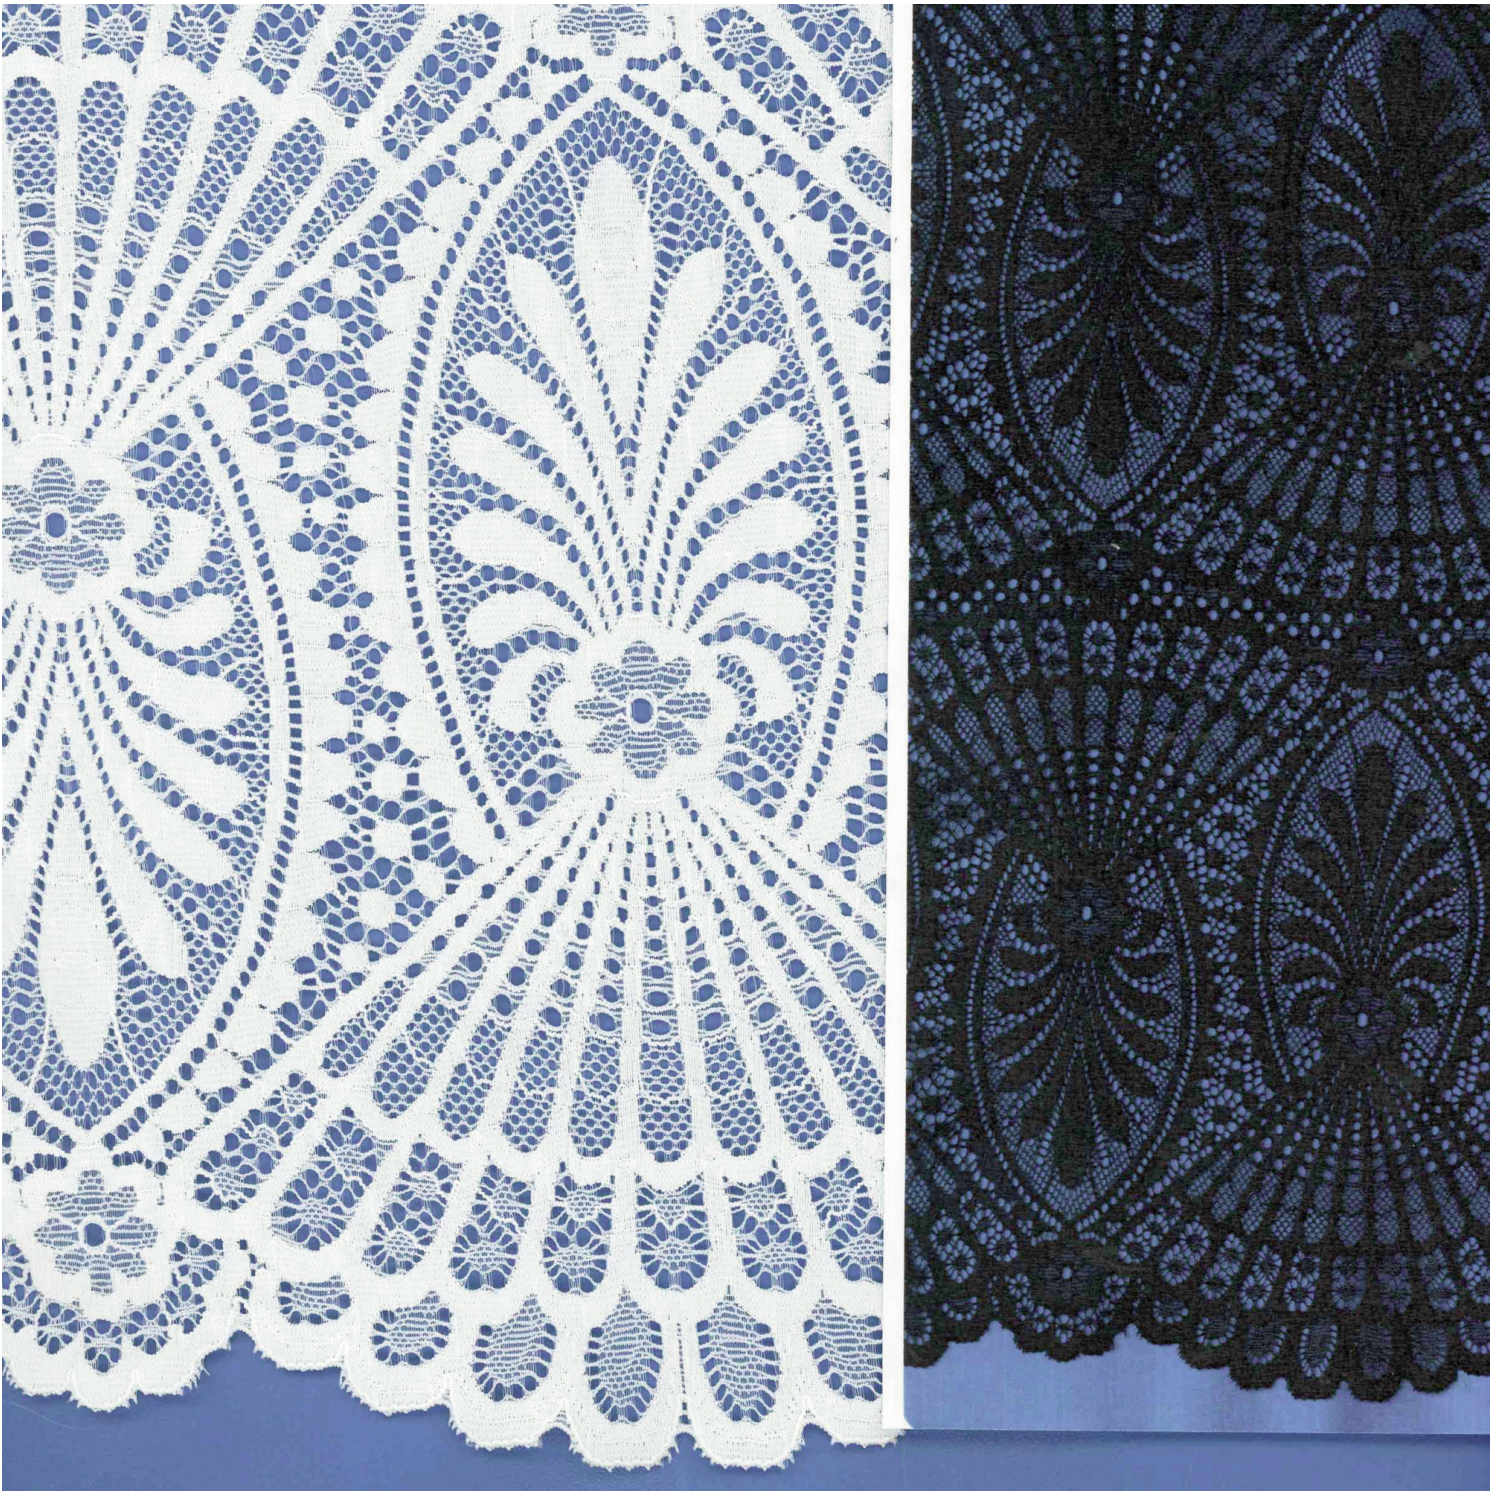

ITEM: 1215 D/46 RASCHEL 46/48" (117/122 cm) GALLOON 100N

(PAGE 299-M9)

KLAUBER BROTHERS, INC.
STRETCH COTTONY, CLUNY, AND EYELET - GALLOONS

ITEM: 3258 50 RASCHEL JACQUARD 50/52" (127/132 cm) GALLOON
91N 9SP (PAGE 309-K7)

KLAUBER BROTHERS, INC.
STRETCH COTTONY, CLUNY, AND EYELET - GALLOONS

ITEM: 3319

RASCHEL JACQUARD GALLOON

87N 13SP

KLAUBER BROTHERS, INC.
STRETCH COTTONY, CLUNY, AND EYELET - GALLOONS

ITEM: 9510 X/AO RASCHEL JACQUARDTRONIC 46/48" (117/122 cm) GALLOON
84N 16SP