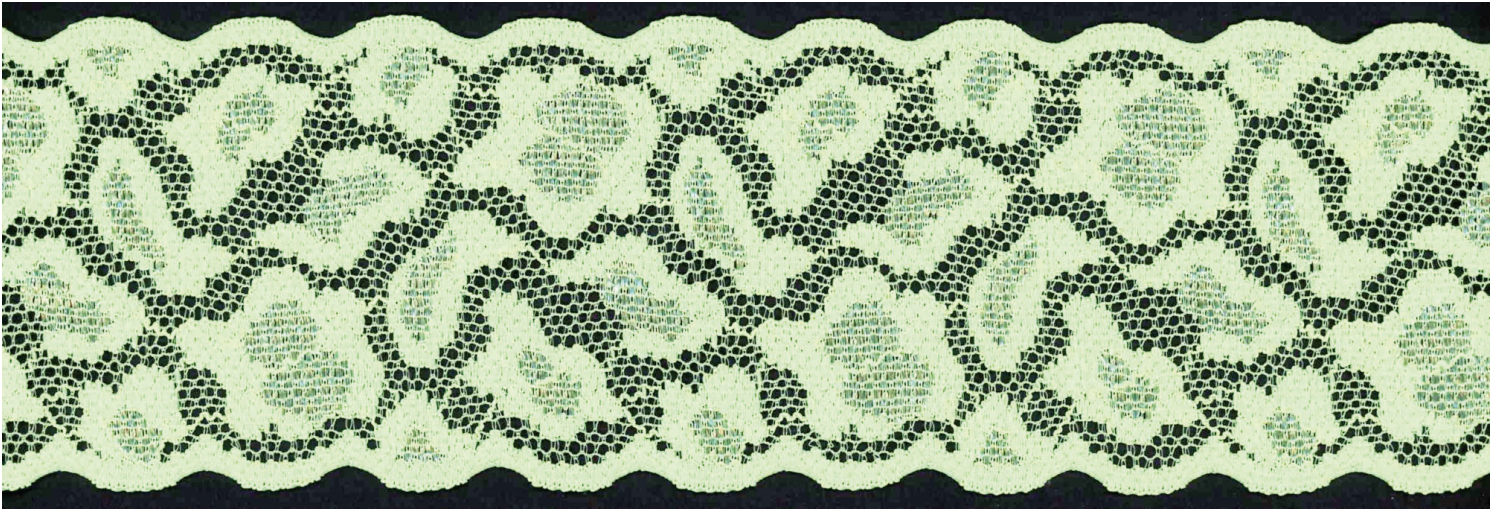

KLAUBER BROTHERS, INC.
STRETCH GALLOONS AND SHAPES - UNDER 4"

ITEM: 9095 NX RASCHEL 2-1/2" (6.4 cm) GALLOON 89N 11SP