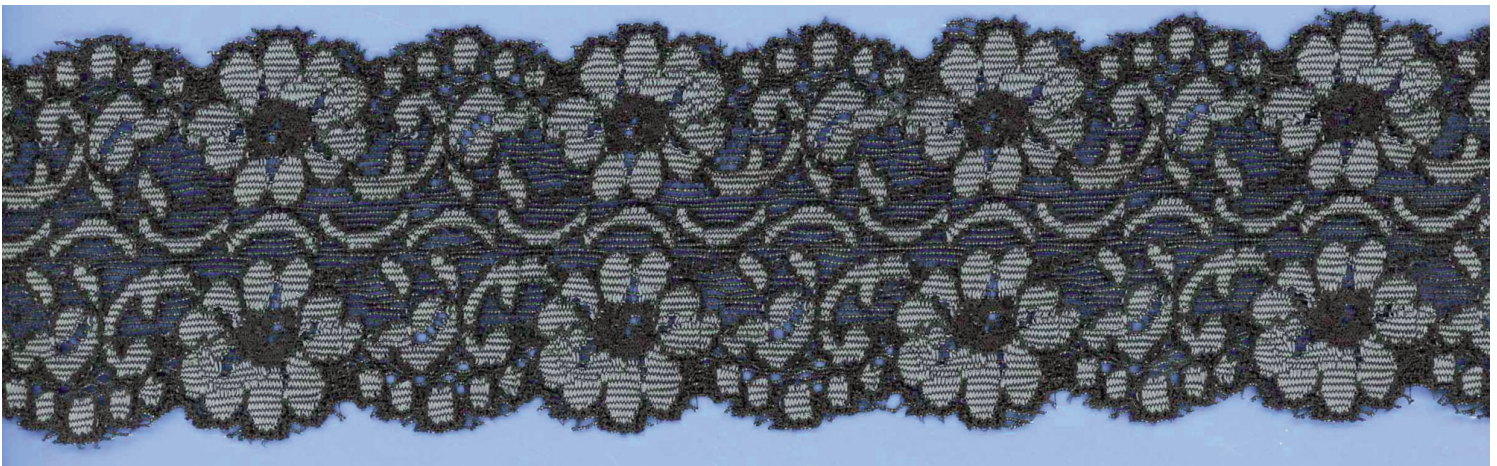

ITEM: 9246 R RASCHEL 2-1/8" (5.4 cm) GALLOON 60N 23R 17SP