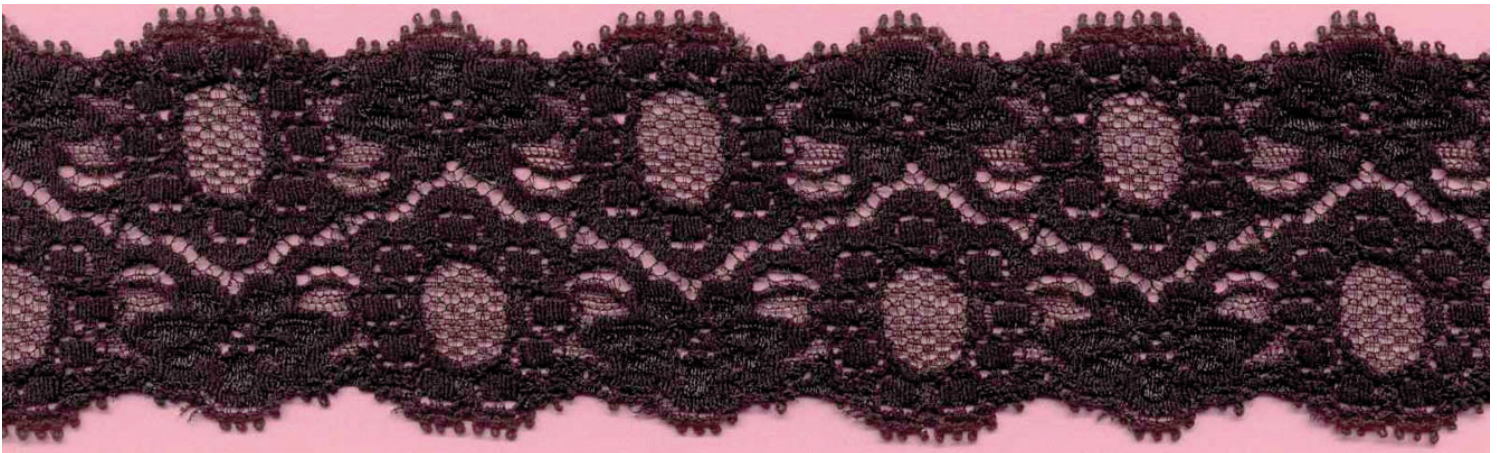

ITEM: 7352 X RASCHEL CHOPPER 2-5/8" (6.7 cm) GALLOON 68N 21R 11SP

KLAUBER BROTHERS, INC.
STRETCH GALLOONS AND SHAPES - UNDER 4"

ITEM: 7377 X RASCHEL TEXTRONIC 2-5/8" (6.7 cm) GALLOON 90N 10SP

ITEM: 7756 I RASCHEL JACQUARDTRONIC 2-5/8" (6.7 cm) GALLOON
76N 23SP 1MY (PAGE 331-B2)