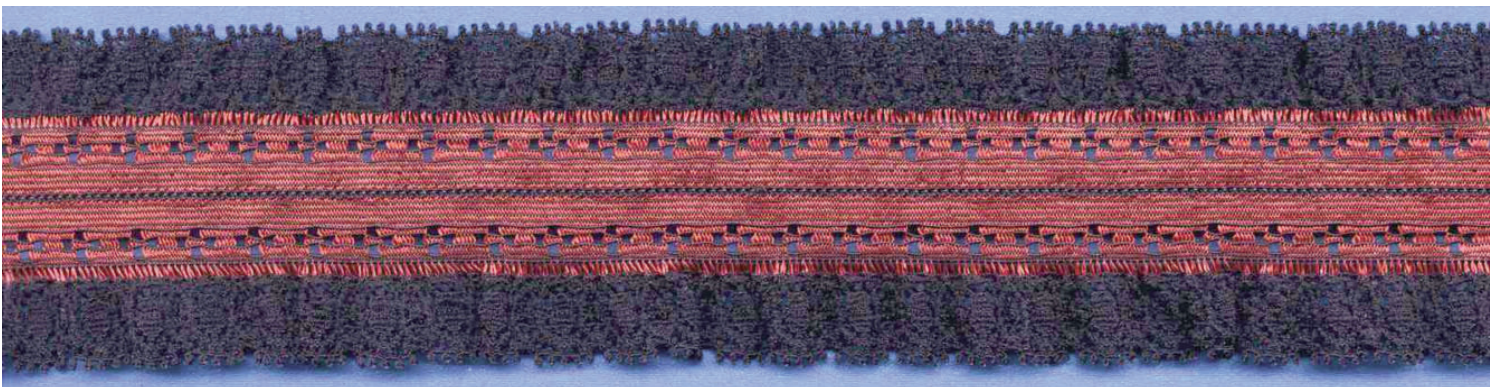

ITEM: S30630 R/2RG RASCHEL 1-7/8" (4.8 cm) GALLOON 70N 15R 15SP
(PAGE 331-D)