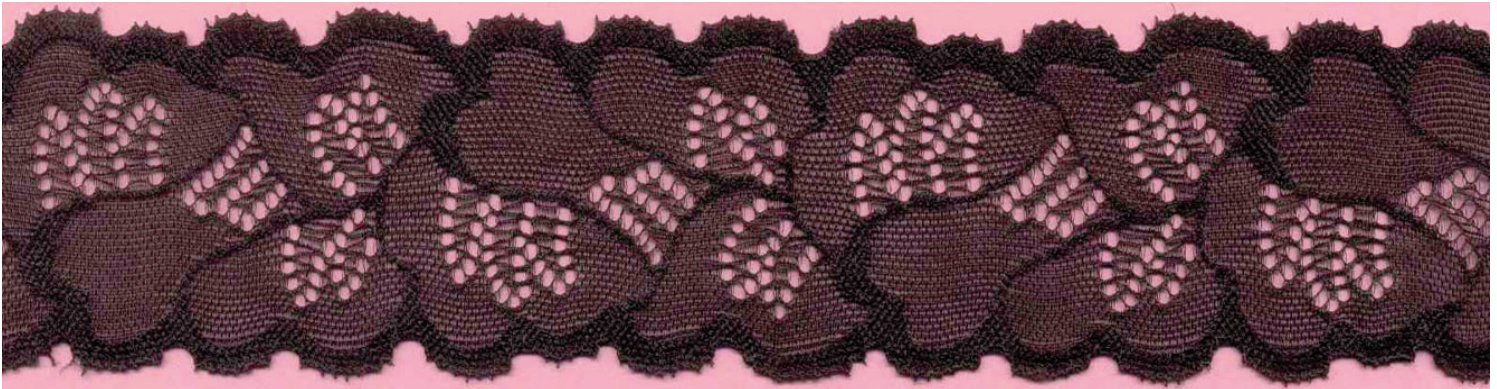

KLAUBER BROTHERS, INC.
STRETCH GALLOONS AND SHAPES - UNDER 4"

ITEM: 8940 LEAVERS 1-3/4" (4.4 cm) GALLOON 80N 20SP (PAGE 350)

ITEM: 7989 X RASCHEL 1-7/8" (4.8 cm) GALLOON 90N 10SP (PAGE 331-N2)

KLAUBER BROTHERS, INC.
STRETCH GALLOONS AND SHAPES - UNDER 4"