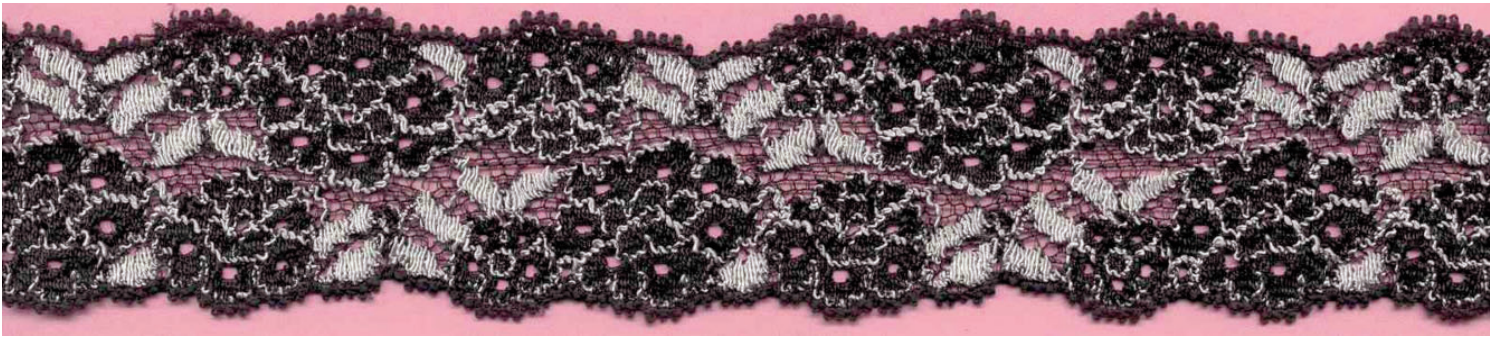

KLAUBER BROTHERS, INC.
STRETCH GALLOONS AND SHAPES - UNDER 4"

ITEM: 8397 LEAVERS 1-5/8" (4.1 cm) GALLOON 60N 25R 15SP
(PAGE 345-A)

*** NOTE ***

FOR MATCHING 5-7/8" GALLOON SEE:

8390 LEAVERS 6-7/8" (17.5 cm) GALLOON 65N 15R 20SP
(PAGE 353)