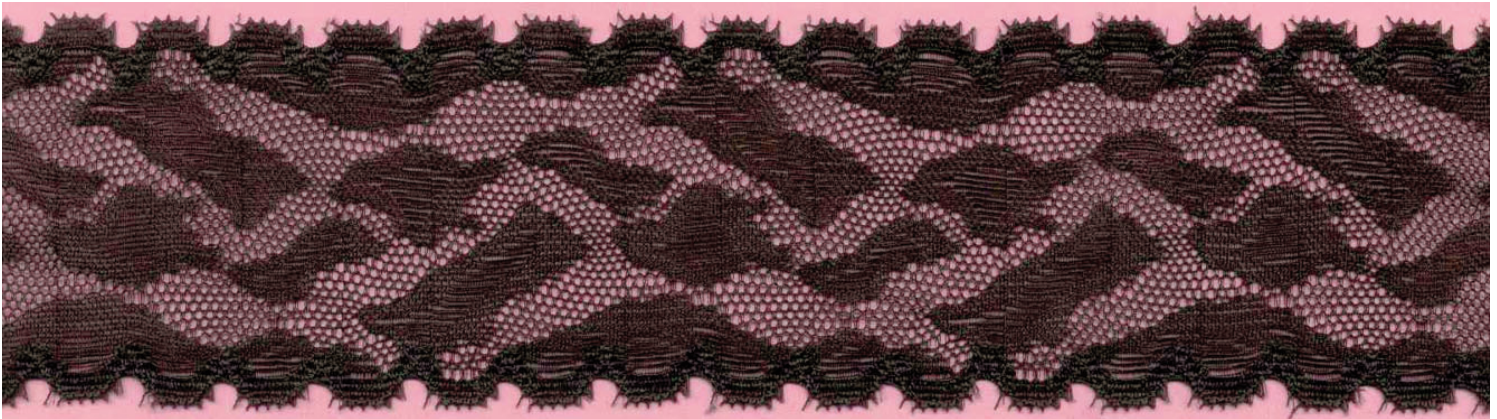

ITEM: 7963 X RASCHEL JACQUARDTRONIC 2" (5.1 cm) GALLOON 86N 14SP