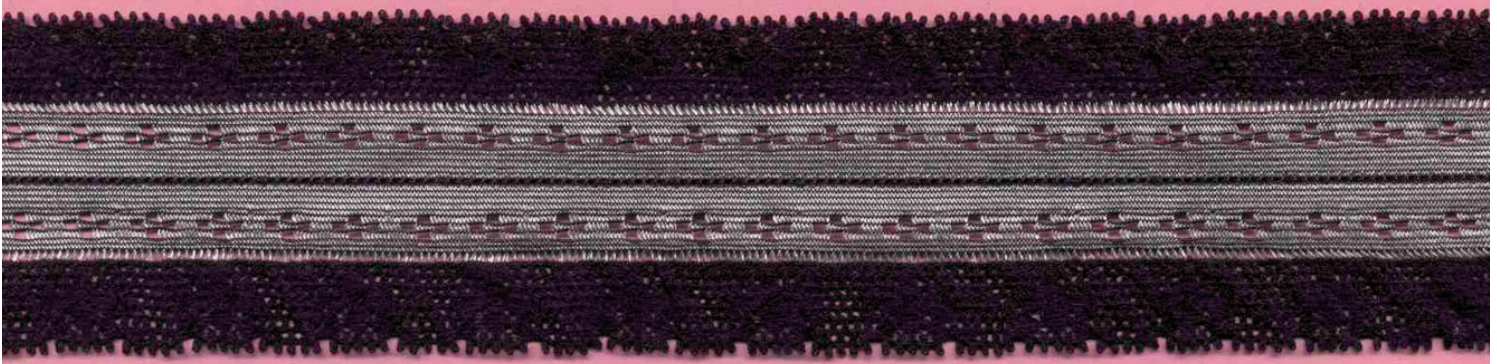

KLAUBER BROTHERS, INC.
STRETCH GALLOONS AND SHAPES - UNDER 4"

ITEM: S30632 R/2RG RASCHEL 1-7/8" (4.8 cm) GALLOON 74N 15R 11SP