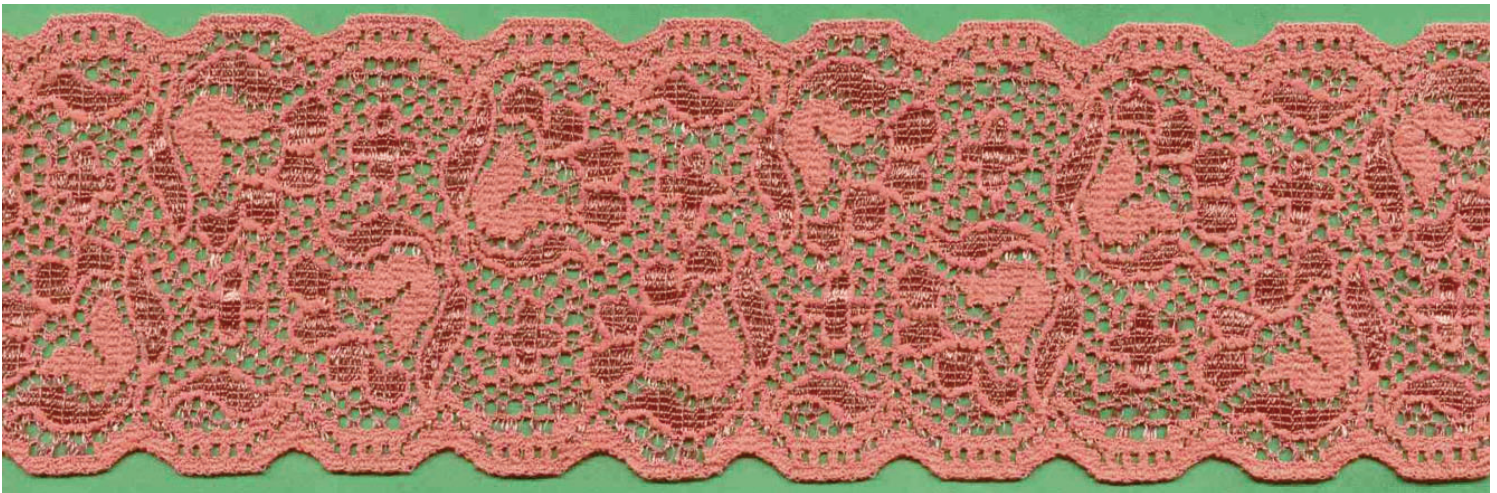

KLAUBER BROTHERS, INC.
STRETCH GALLOONS AND SHAPES - UNDER 4"

ITEM: 7005 R RASCHEL 2-1/2" (6.4 cm) GALLOON 66N 23R 11SP

(PAGE 339)