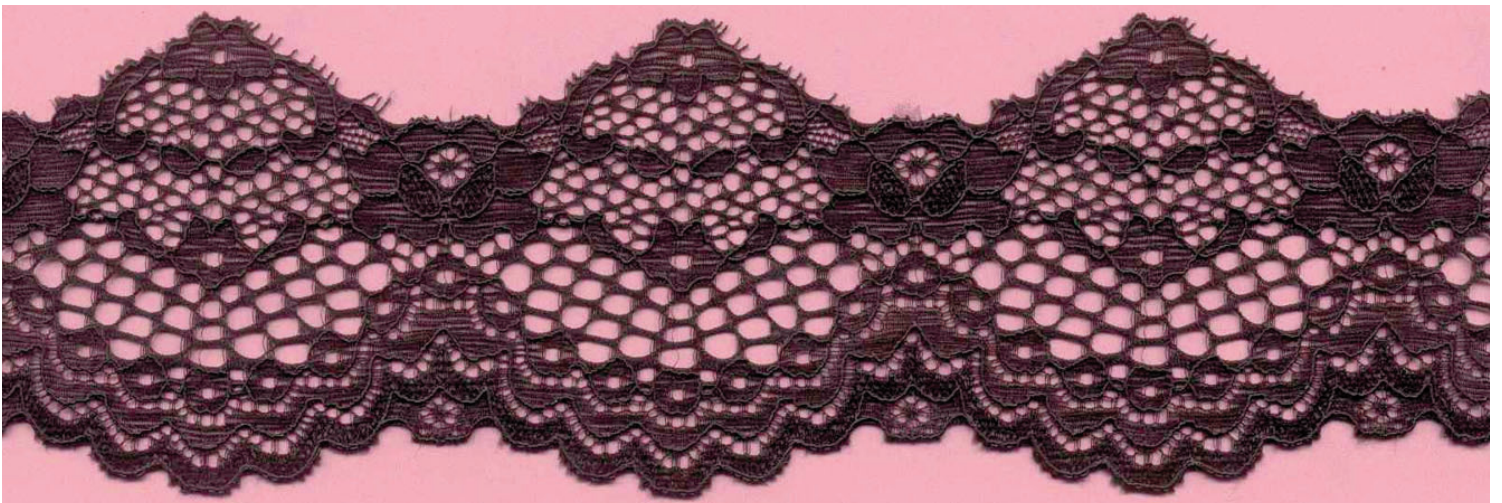

ITEM: 7811 RASCHEL 2-1/2" (6.4 cm) GALLOON 84N 5R 11SP
(PAGE 331-B2)

KLAUBER BROTHERS, INC.
STRETCH GALLOONS AND SHAPES - UNDER 4"

ITEM: 7813 RASCHEL 2-1/2" (6.4 cm) GALLOON 89N 11SP
(PAGE 331-B2)

ITEM: 7783 NX RASCHEL JACQUARDTRONIC 2-1/2" (6.4 cm) GALLOON
91N 9SP (PAGE 365-H1)