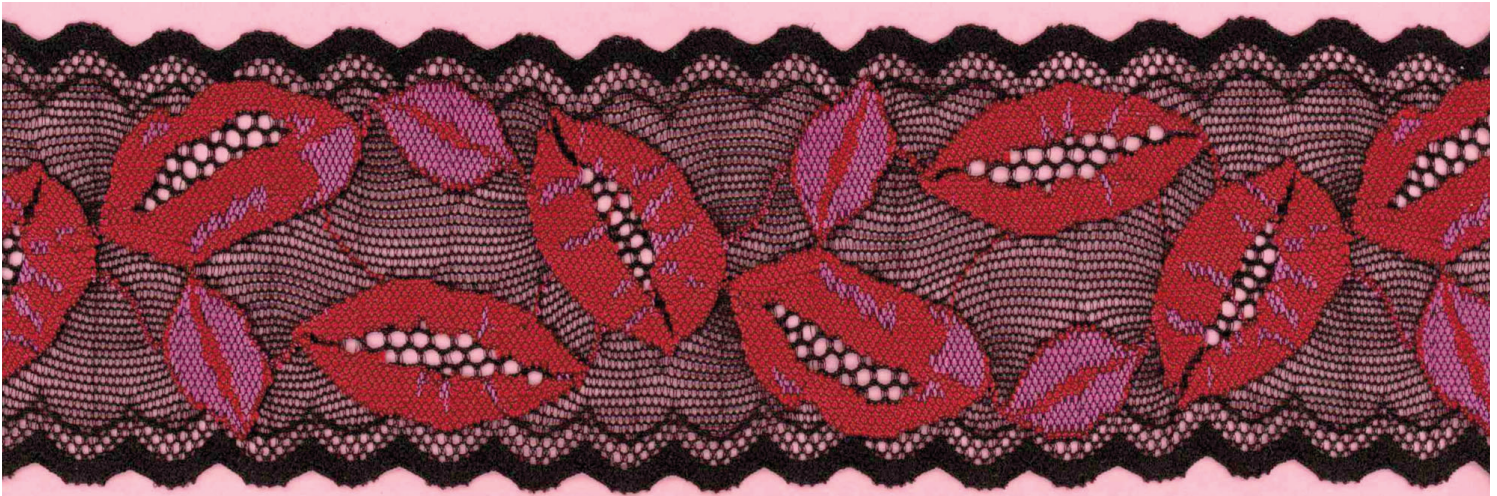

KLAUBER BROTHERS, INC.
STRETCH GALLOONS AND SHAPES - UNDER 4"

ITEM: 9626 RPX RASCHEL JACQUARDTRONIC 2-3/8" (6 cm) GALLOON
52N 31CP 13SP 4R

*** TEMPORARILY CONFINED TO LINGERIES - PLEASE INQUIRE TO MARK/JOSH ***