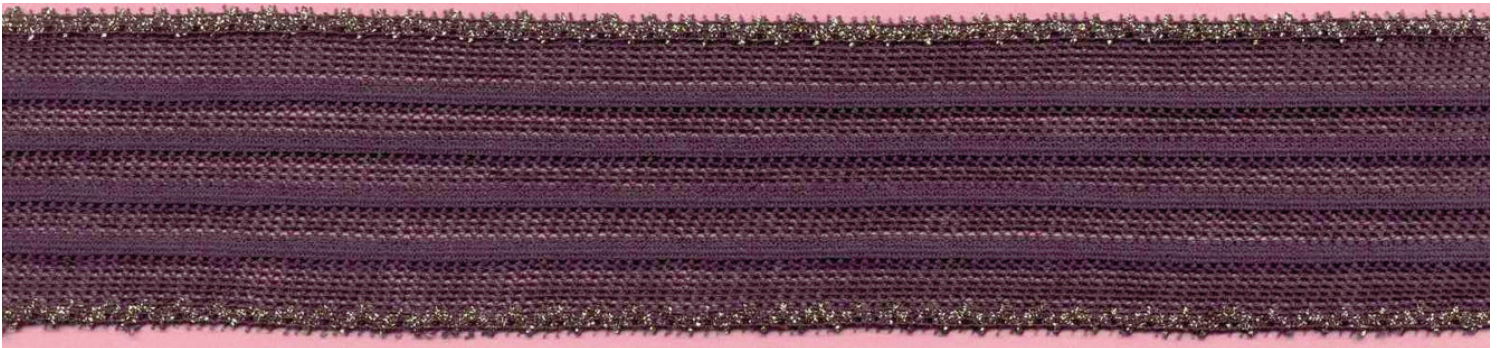

KLAUBER BROTHERS, INC.
STRETCH GALLOONS AND SHAPES - UNDER 4"

ITEM: 227006 B RASCHEL 2" (5.1 cm) GALLOON 75N 10SP 15G