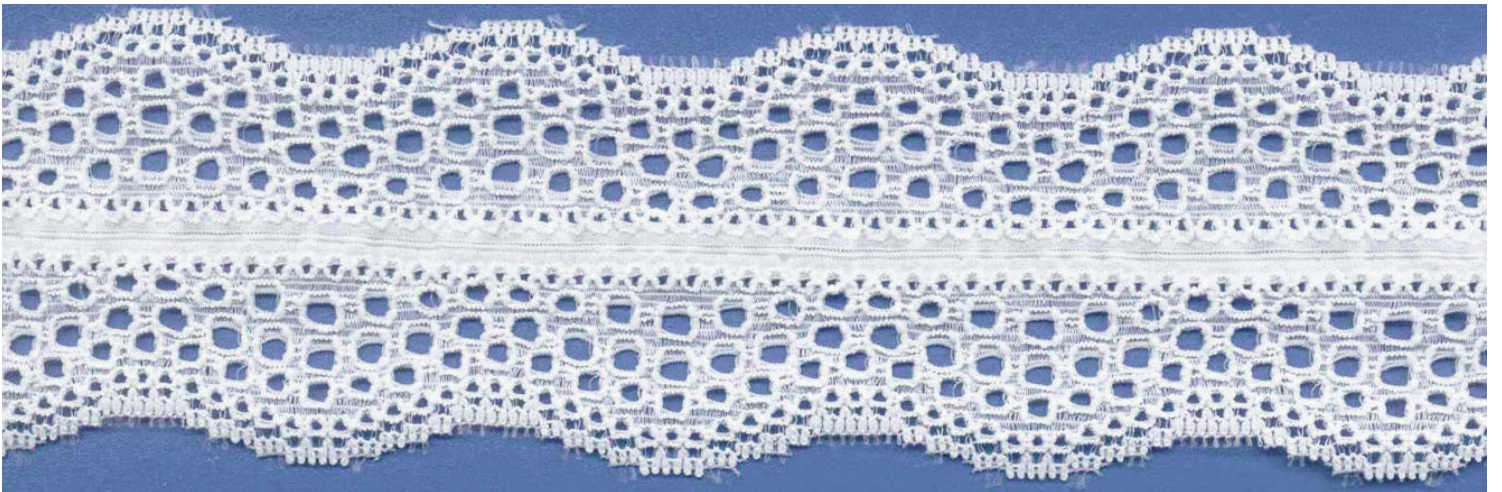

ITEM: 7833 RASCHEL 2-3/8" (6 cm) GALLOON 87N 13SP (PAGE 331-A1)