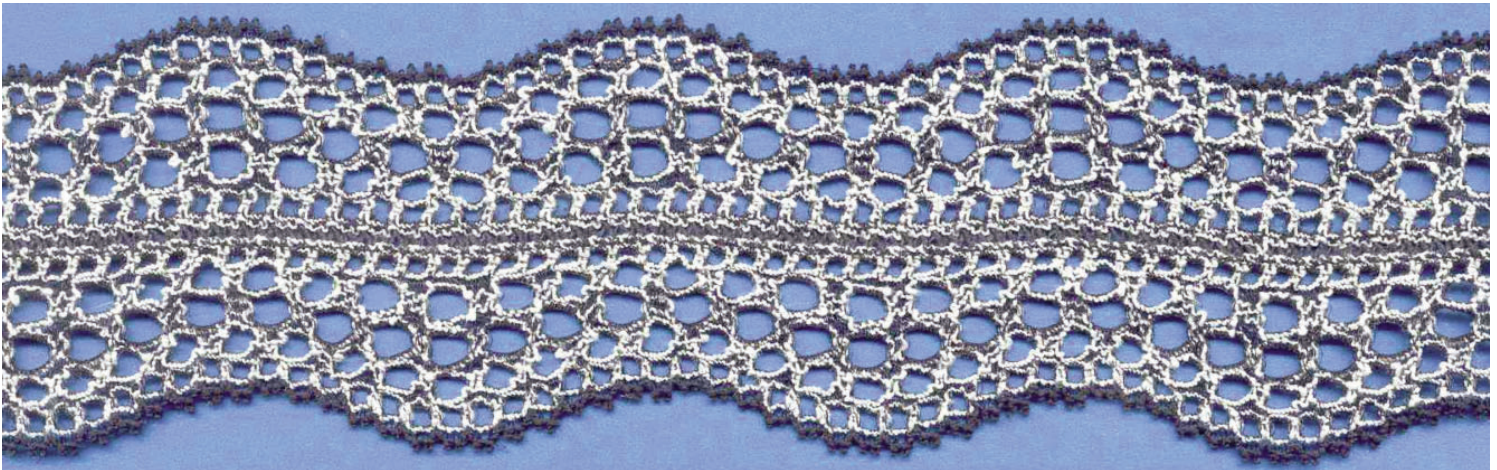

KLAUBER BROTHERS, INC.
STRETCH GALLOONS AND SHAPES - UNDER 4"

ITEM: 8933 C LEAVERS 2-3/8" (6 cm) GALLOON 65N 20C 15SP