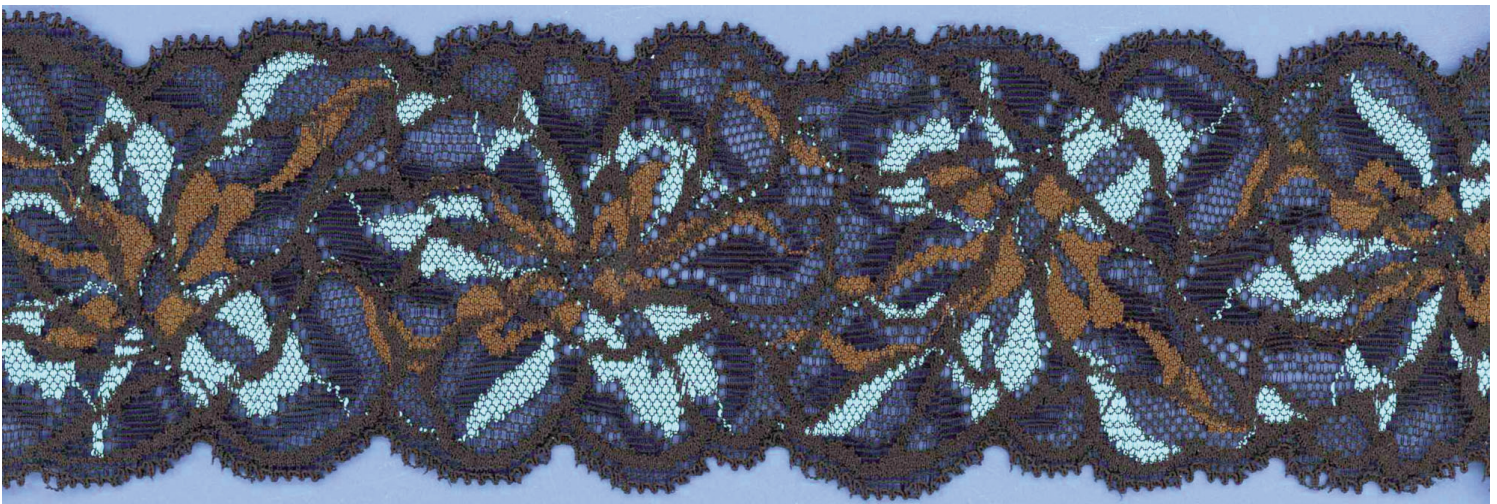

ITEM: 9677 RPX RASCHEL JACQUARDTRONIC 2-1/2" (6.4 cm) GALLOON
68N 13SP 10P 9R