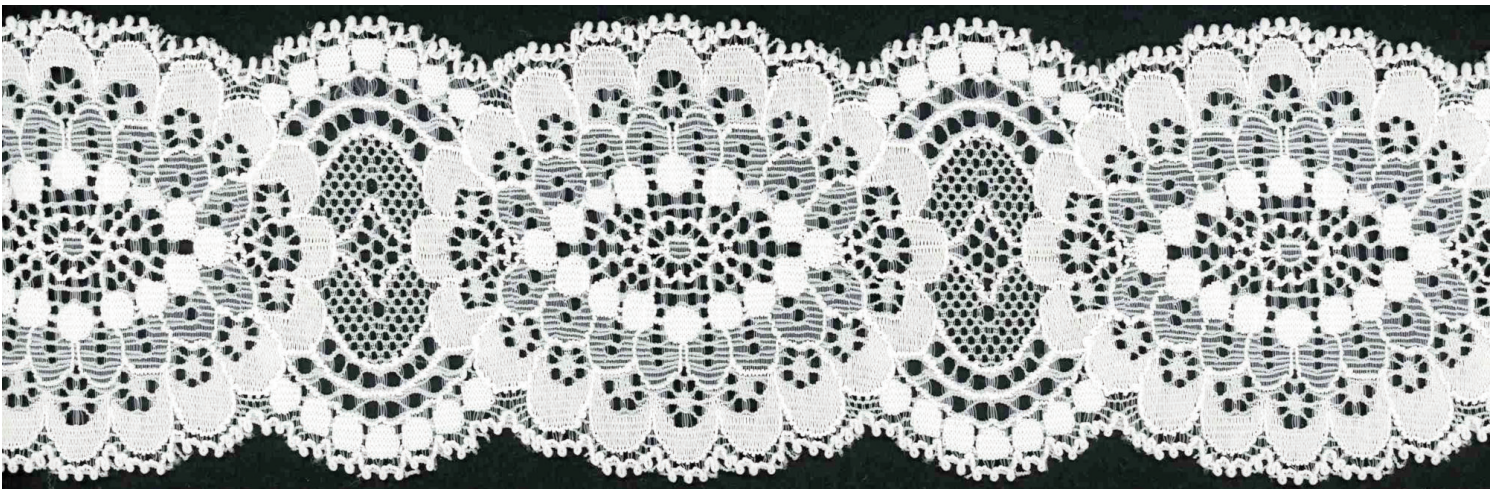

KLAUBER BROTHERS, INC.
STRETCH GALLOONS AND SHAPES - UNDER 4"

ITEM: 7005 R RASCHEL 2-1/2" (6.4 cm) GALLOON 66N 23R 11SP

(PAGE 339)

ITEM: 7810 RASCHEL 2-1/2" (6.4 cm) GALLOON 84N 5R 11SP

(PAGE 331-B2)

ITEM: 9478 RXW RASCHEL JACQUARDTRONIC 2-1/2" (6.4 cm) GALLOON