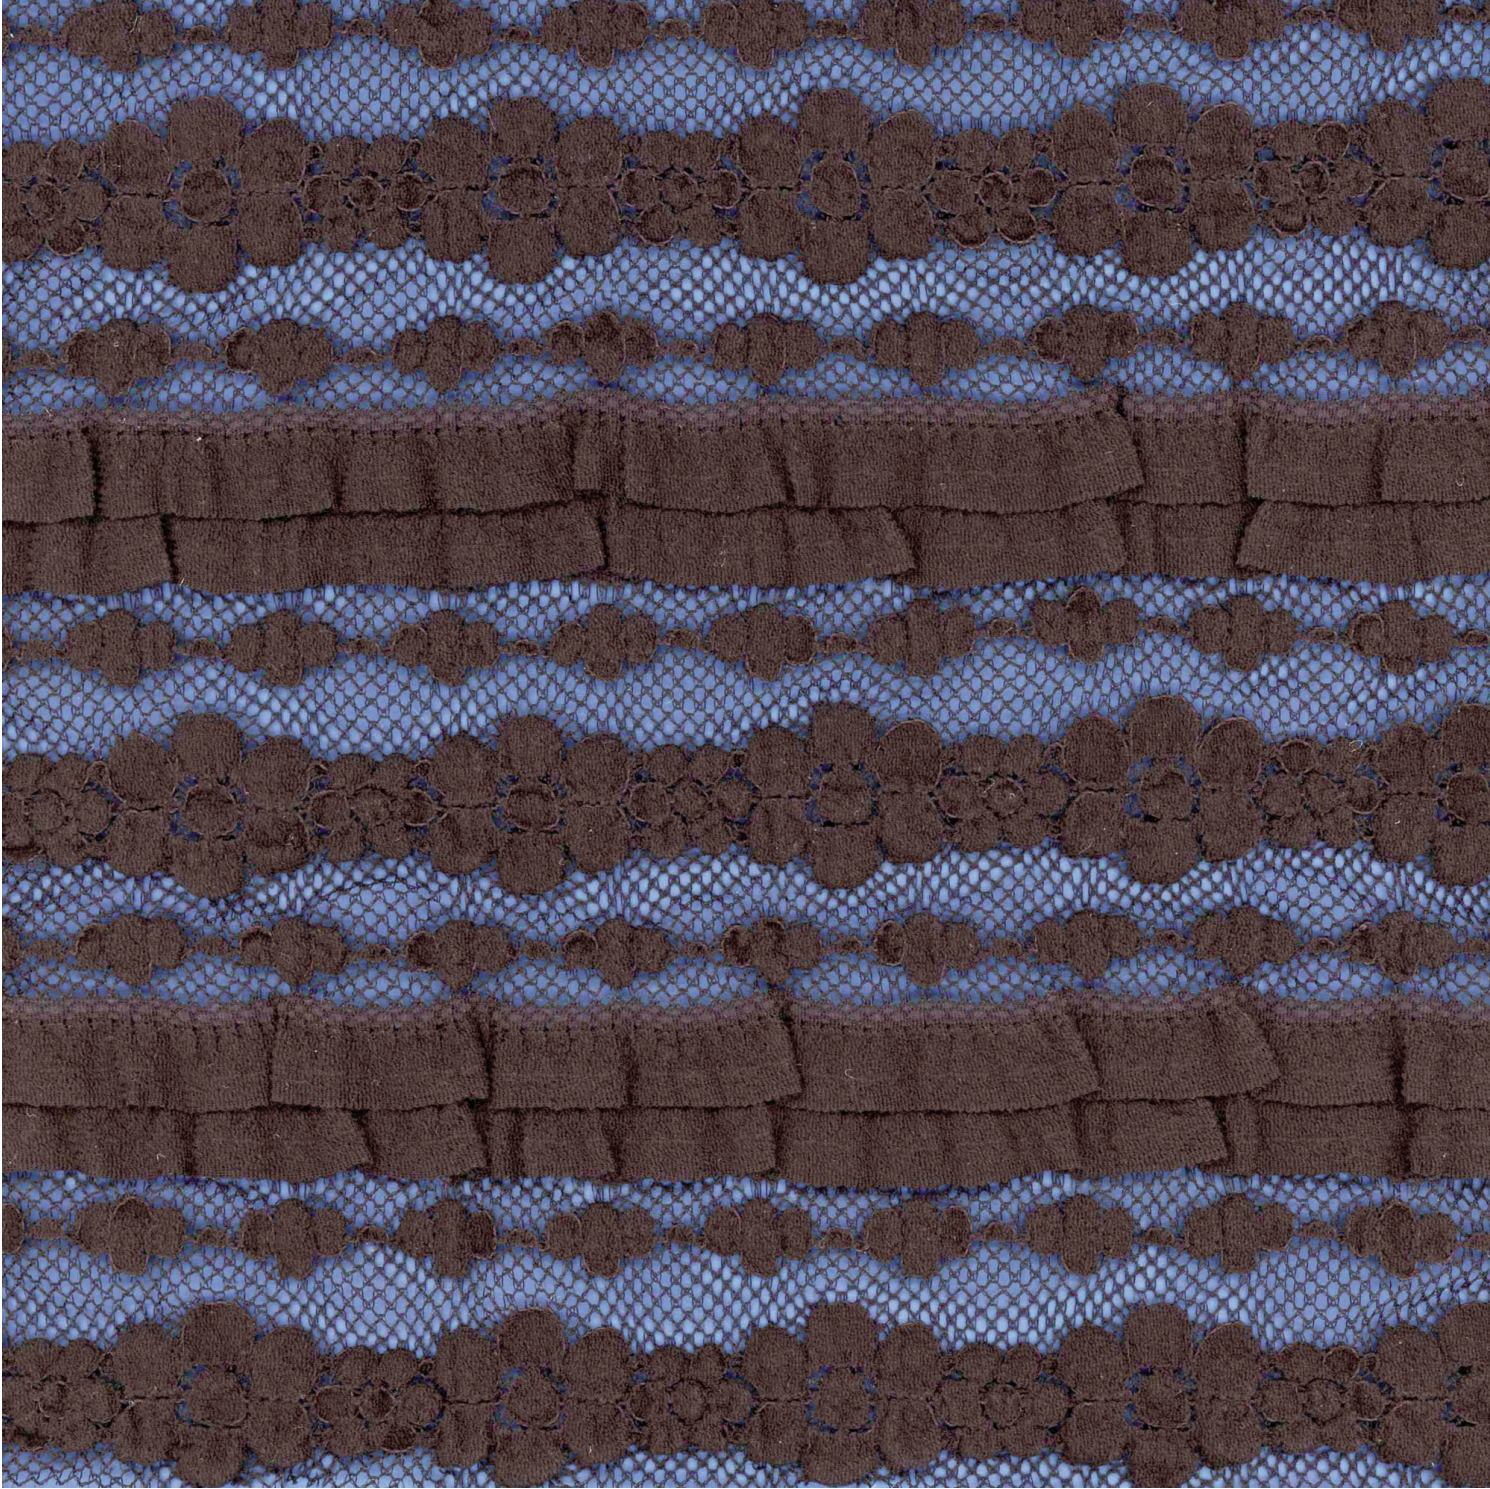

# KLAUBER BROTHERS, INC.

STRETCH STRIPES AND WAVES - ALLOVERS

ITEM: 720723

RASCHEL PLEATED 59/61" (150/155 cm) ALLOVER

94N 6SP

**KLAUBER BROTHERS, INC.**

**STRETCH STRIPES AND WAVES - ALLOVERS**

ITEM: 720730 RASCHEL PLEATED 61/63" (155/160 cm) ALLOVER 94P 6SP

# KLAUBER BROTHERS, INC.

STRETCH STRIPES AND WAVES - ALLOVERS

ITEM: 720732

RASCHEL PLEATED 61/63" (155/160 cm) ALLOVER

94P 6SP

**KLAUBER BROTHERS, INC.**

**STRETCH STRIPES AND WAVES - ALLOVERS**

ITEM: 783161