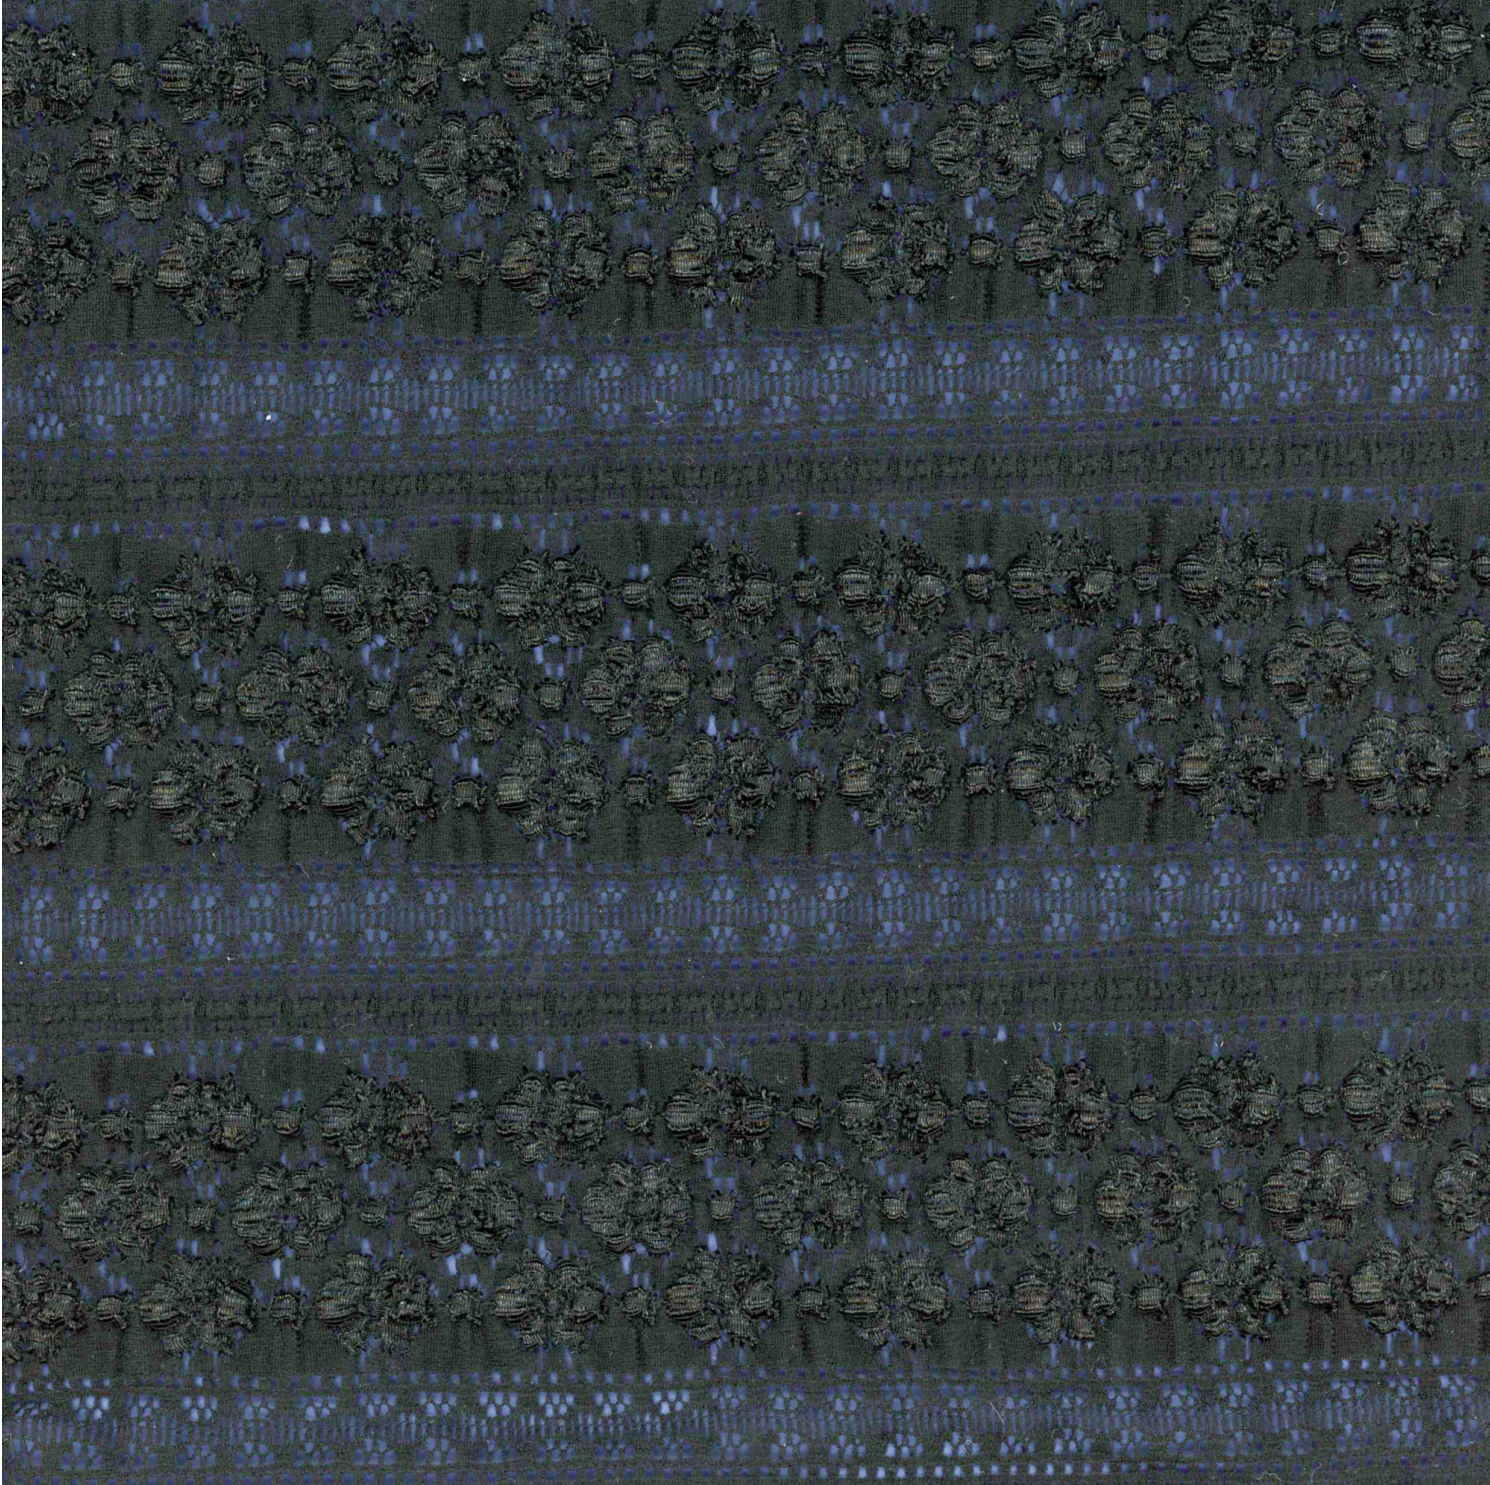

# KLAUBER BROTHERS, INC.

STRETCH STRIPES AND WAVES - ALLOVERS

ITEM: 9178 X RASCHEL MESH/NOVELTY NETS 59/61" (150/155 cm) ALLOVER  
92N 8SP

**KLAUBER BROTHERS, INC.**

**STRETCH STRIPES AND WAVES - ALLOVERS**