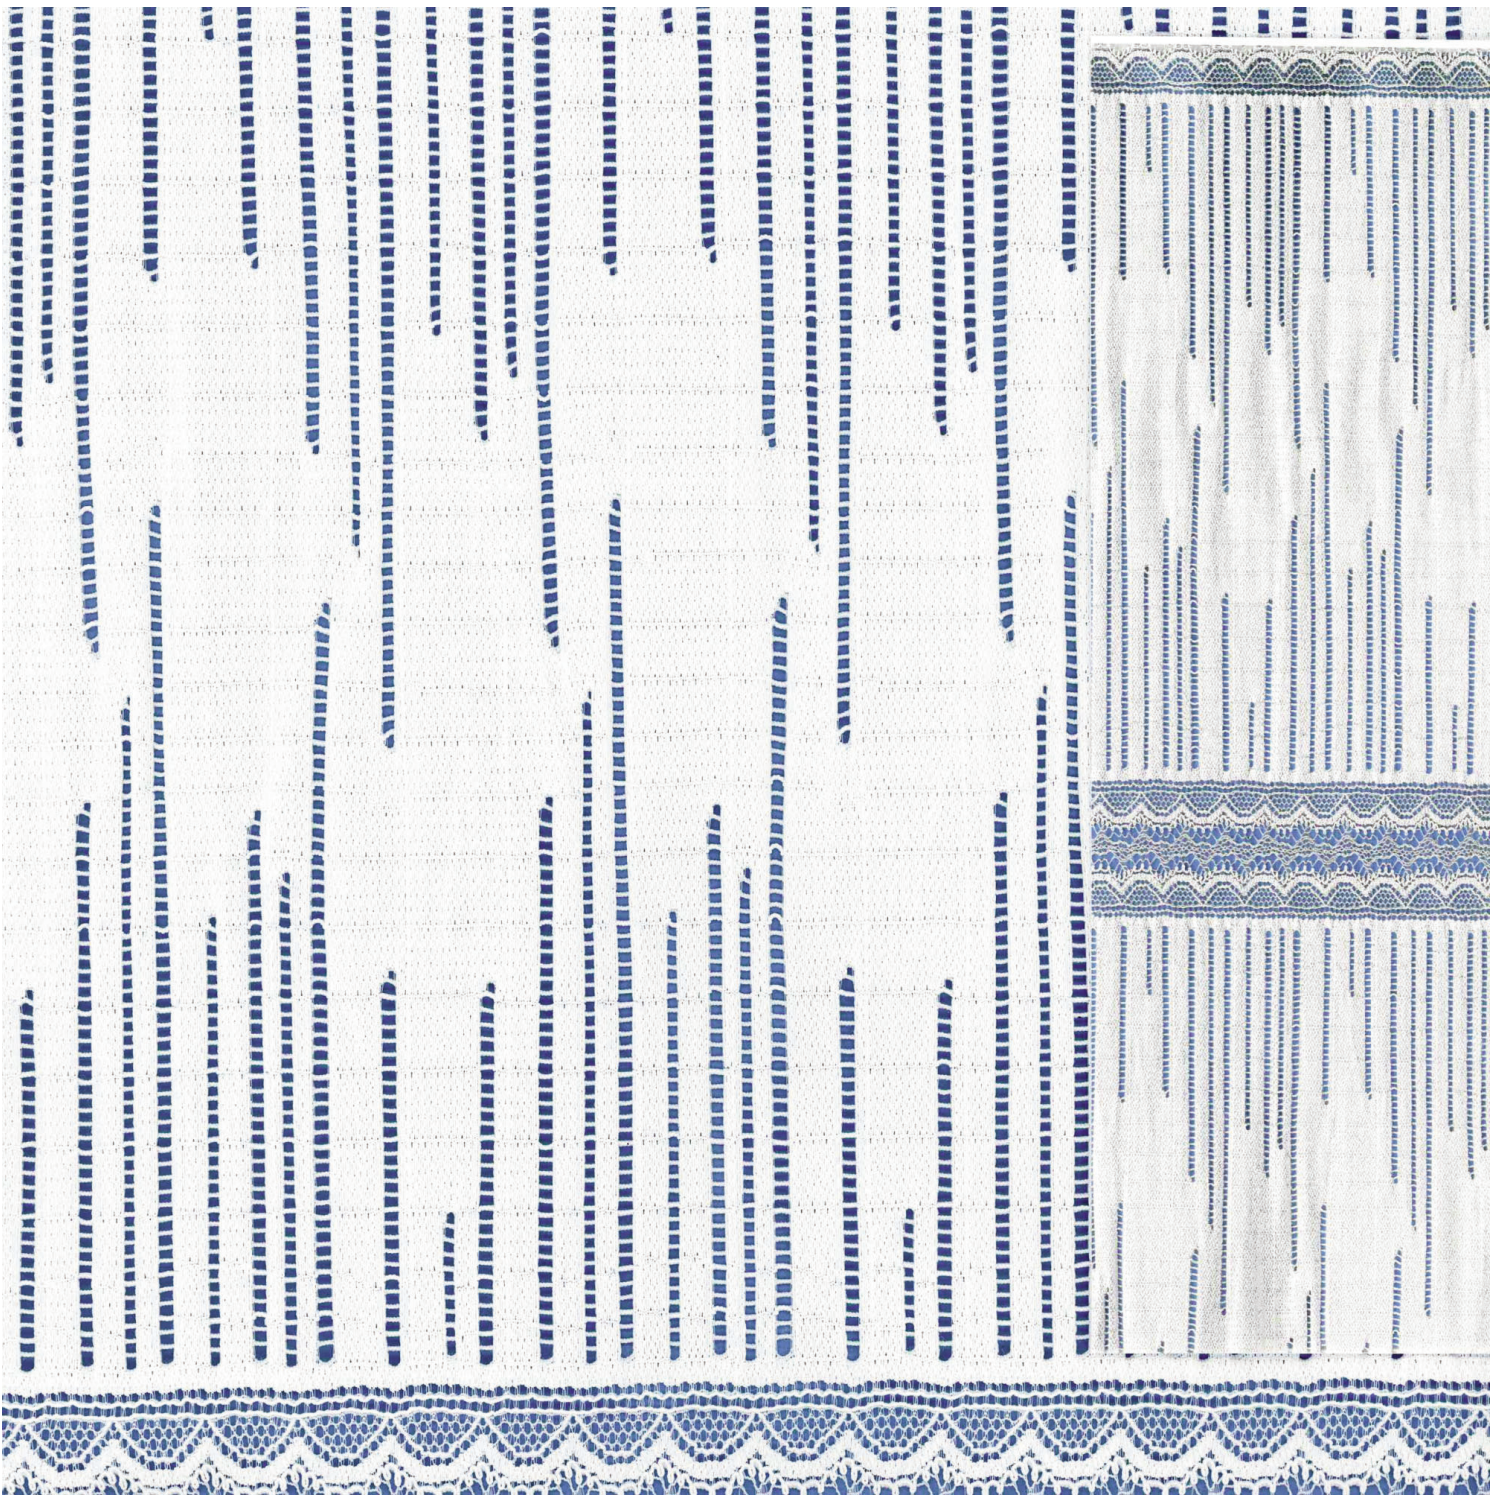

STRETCH STRIPES AND WAVES - GALLOONS

ITEM: 9196 RXW RASCHEL JACQUARDTRONIC 57/59" (145/150 cm) GALLOON
70N 17R 13SP

KLAUBER BROTHERS, INC.

STRETCH STRIPES AND WAVES - GALLOONS

ITEM: 911352

RASCHEL 57/59" (145/150 cm) GALLOON

85N 12SP 3P

KLAUBER BROTHERS, INC.

STRETCH STRIPES AND WAVES - GALLOONS

ITEM: 9210 LX/AO RASCHEL JACQUARDTRONIC 59/61" (150/155 cm) GALLOON
85N 12SP 3P

KLAUBER BROTHERS, INC.

STRETCH STRIPES AND WAVES - GALLOONS

ITEM: 9475 X RASCHEL JACQUARDTRONIC 49/51" (124/130 cm) GALLOON
91N 9SP

KLAUBER BROTHERS, INC.

STRETCH STRIPES AND WAVES - GALLOONS

ITEM: 9447 XAO RASCHEL JACQUARDTRONIC 55/57" (140/145 cm) GALLOON
91N 9SP

KLAUBER BROTHERS, INC.

STRETCH STRIPES AND WAVES - GALLOONS

ITEM: 9533 RX RASCHEL JACQUARDTRONIC 54/56" (137/142 cm) FLOUNCE
75N 15R 10SP